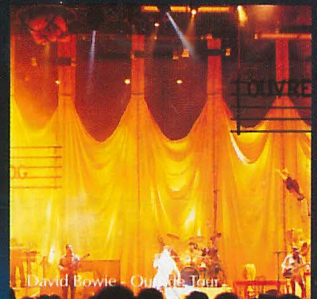

President's Inauguration

Boeing 777 Roll Out

Oasis - Maine Road

David Bowie - Outside Tour

**THE MOST COMPREHENSIVE LIGHTING RENTAL COMPANY FOR
CONCERTS, TELEVISION, FILM, THEATRE, AND SPECIAL EVENTS WORLDWIDE**