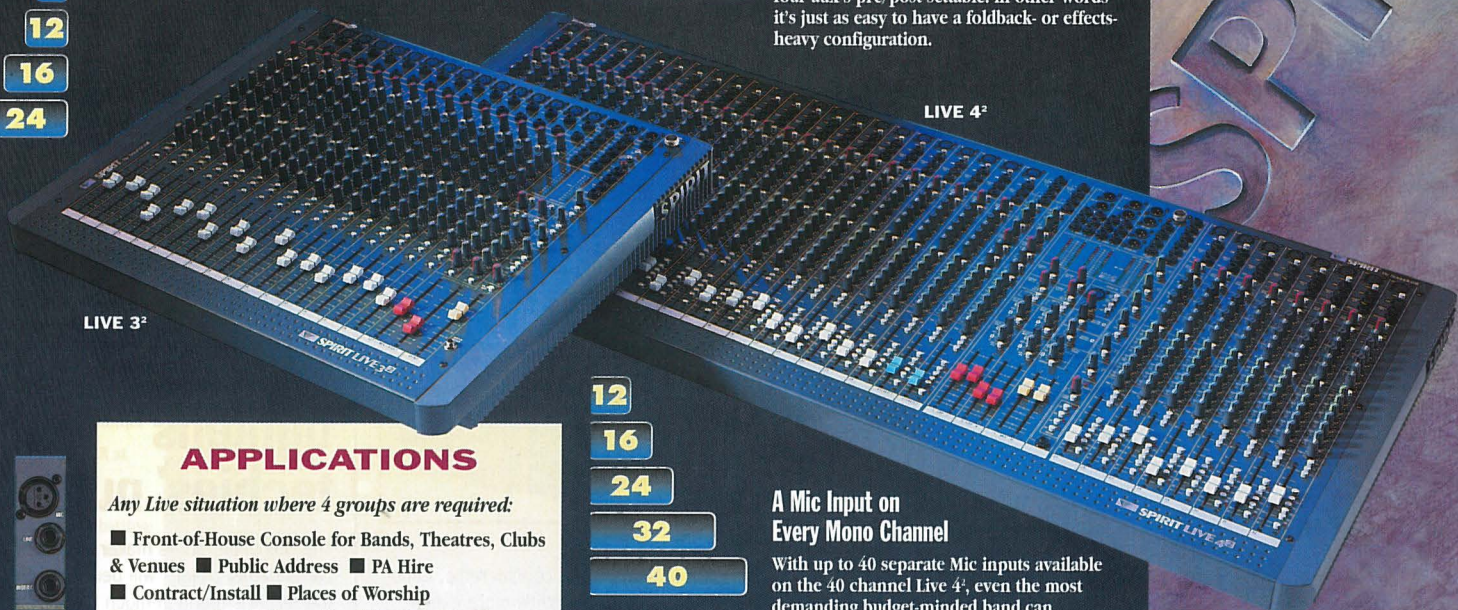

LIVE 3² LIVE 4²

THE CLOSER YOU LOOK - THE BETTER THEY GET

THE NEW SPIRIT LIVE RANGE offers even more power than its predecessors, and more than many other mixers costing several times as much. The culmination of months spent talking to engineers and musicians about what they actually needed, Live 3² and Live 4² provide a host of professional features and optimum sound quality, in frame sizes that don't require a team of strongmen to lift them. For the full story read on:

Quiet, High-Headroom Mic Preamps

"Ultramic Plus" is Spirit guru Graham Blyth's most transparent preamp ever, ensuring that Live 3² and Live 4² produce noise-free mixes. In addition, an incredible padless 66dB of gain range means you can plug in anything from line level electronics to the "hottest" of mics without running out of headroom or gain.

Flexible Auxiliary Switching

Four of Live 4²'s six auxiliaries can be set to pre- or post-fader, with three of Live 3²'s four aux's pre/post settable; in other words it's just as easy to have a foldback- or effects-heavy configuration.

- 8
- 12
- 16
- 24

LIVE 3²

LIVE 4²

APPLICATIONS

Any Live situation where 4 groups are required:

- Front-of-House Console for Bands, Theatres, Clubs & Venues
- Public Address
- PA Hire
- Contract/Install
- Places of Worship
- Conferencing
- Recording (via Direct Outs)

- 12
- 16
- 24
- 32
- 40

A Mic Input on Every Mono Channel

With up to 40 separate Mic inputs available on the 40 channel Live 4², even the most demanding budget-minded band can be satisfied.

Balanced Inputs

All inputs (even the stereo ones) are balanced on Live 3² and Live 4², keeping the noise floor to a minimum. In addition, both desks' outputs are impedance-balanced so that long interference-free cable runs are possible.

Consistent Controls

Unlike other manufacturers, Spirit specify components with specially designed potentiometer laws that guarantee predictable response to any movement.

Individual PCBs

Each channel on Live 3² and Live 4² has its own individual circuit board, making maintenance or replacement easy on the rare occasions that mishaps or drinks spillages cause a channel to go down.

Expandable

Both consoles offer the option of 8 channel expanders for the smaller frame sizes, and dust covers for protection. The 8 channel Live 3² is rackmountable.

LIVE 3²

MAIN FEATURES

- 3-Bus Mixer
- Four Frame sizes: 8, 12, 16 and 24 channel
- Separate Mono Bus
- 4 band EQ with two swept Mids
- EQ In/Out Switch
- 18dB/Octave High Pass Filter on every mono input
- 4 Aux's with 3 pre- or post-fader
- 2 Stereo Returns
- 2 Stereo Inputs
- Inserts on every channel
- New UltraMic⁺ Preamps
- 8 Channel Expander Option

PRICES FROM **£739** +VAT

LIVE 4²

MAIN FEATURES

- 4-Bus Mixer
- Five frame sizes: 12, 16, 24, 32 and 40 channel, with separate mic input on each mono channel
- 4 Stereo Inputs for Keyboards or Tape Returns in addition to the mono inputs (2 on 12 ch.)
- 4 Groups, with 4 additional Stereo Returns
- 6 Aux's with up to 4 pre- or post-fader
- 4 Mute Groups
- 6 x 2 Matrix section
- New UltraMic⁺ Preamps
- Phase Reverse Switch on every mono channel
- Independent Phantom Power Switching on every channel
- Direct Outs on every mono channel, for individual effects or multitrack tape sends
- 4 band EQ with two swept Mids
- EQ In/Out Switch
- 18dB/Octave High Pass Filter on every mono input
- End cheeks removable to reduce road case size
- 8 Channel Expander Option

PRICES FROM **£1305** +VAT

SPIRIT
By Soundcraft

A Harman International Company

Please send me a brochure on: Live 3² ☐ Live 4² ☐ I am interested in using Live 3² and Live 4² for:
Band PA ☐ Installation ☐ Other application (please specify):

Name .....

Address .....

Post Code .....

Company/Band (if applicable) .....

What magazines do you read? .....

Tick here if you do not want to be kept on Spirit's mailing list ☐ L

Spirit By Soundcraft™,
Harman International
Industries Ltd., Cranborne
House, Cranborne
Industrial Estate,
Cranborne Rd, Potters Bar,
Herts EN6 3JN, England.
Tel: +44 (0)1707 665000
Fax: +44 (0)1707 665461

<http://www.spirit-by-soundcraft.co.uk>