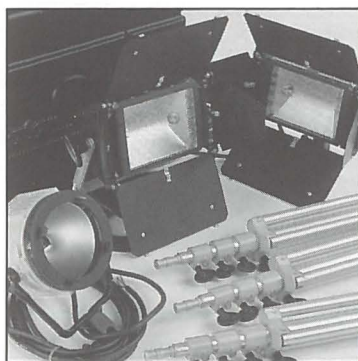

1 Deluxe outfit  
case  
53 142 30

**KIT 5**  
61 008 12 | 17.0kg

Dimensions:  
W800mm x H260mm x D400mm  
1 Pulsar, 2 Iadi Fills & Accessories

**1 PULSAR** 61 313 01

Call it the Pulsar or call it the Mini-Redhead – it's the same compact, convenient luminaire!