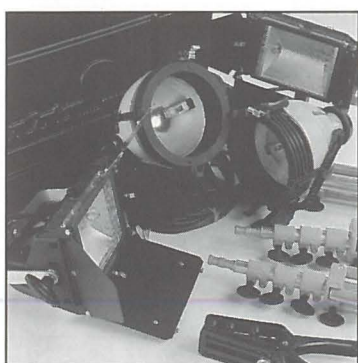

1 Scrim full double  
66 259 21

1 Scrim full single  
66 259 22

2 F2 / 20-1000W lamps

240V 34 413 02

220V 34 413 04

3 Spartan stands  
67 257 56

1 Rankpak  
reflector pack  
53 140 4T

1 Deluxe outfit  
case  
53 142 30