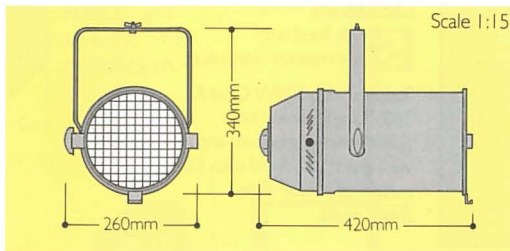

STAGE LIGHTING
BEAMLIGHTS

BEAMLIGHTS
1000/500W

**PUNCHLITE
1000W
BEAMLIGHT**

22 100 00 1.8kg

Supplied with 1 metre power cable, colour frame, integral wire guard and lampholder for CP60, CP61, CP62 Par 64 lamps.

Punchlite

Performance guide based on CP/60, CP/61, CP/62 lamps

	8m		16m		24m		32m	
	Lux	∅	Lux	∅	Lux	∅	Lux	∅
CP60	4300	1.7x1.3	1075	3.4x2.6	500	5.1x3.9	275	6.8x5.2
CP61	3600	2.0x1.4	900	4.0x2.8	400	6.0x4.2	225	8.0x5.6
CP62	1800	3.1x1.5	450	6.2x3.0	200	9.2x4.5	125	12.4x6.0

∅ = Diameter

For full photometric information refer to data sheet.

Accessories for Punchlite

Lamp rotation cap **23 100 00**

Additional 245mm² colour frame **27 000 00**

Hook clamp **26 483 07**

Safety chain **26 064 18**

Supplied with integral toroidal transformer, 1.5 metres fitted power cable, colour frame and spill rings.

Beamlite 500

Performance guide based on E40 500W lamp

	12m		24m		36m		48m	
	Lux	∅	Lux	∅	Lux	∅	Lux	∅
	3825	1.15	975	2.3	425	3.45	250	4.6