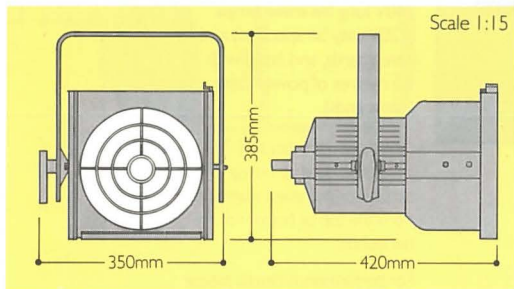

∅ = Diameter

For full photometric information refer to data sheet.

Accessories for Punchlite

Lamp rotation cap **23 100 00**

Additional 245mm² colour frame **27 000 00**

Hook clamp **26 483 07**

Safety chain **26 064 18**

PAR 64 Lamps

1000W Class CP/60, 12 x 9° 240V lamp **34 260 07**

1000W Class CP/61, 14 x 10° 240V lamp **34 261 02**

1000W Class CP/62, 24 x 11° 240V lamp **34 262 08**

The new Beamlites with their integral transformers mounted axially to the lamp, make neat, compact units, producing a 5° beam spread of very high intensity to create dramatic lighting effects over very long throws.

Supplied with integral toroidal transformer, 1.5 metres fitted power cable, colour frame and spill rings.

Beamlite 500

Performance guide based on E40 500W lamp

	12m		24m		36m		48m	
	Lux	∅	Lux	∅	Lux	∅	Lux	∅
	3825	1.15	975	2.3	425	3.45	250	4.6

	12m		24m		36m		48m	
	Lux	∅	Lux	∅	Lux	∅	Lux	∅
	9325	1.1	2350	2.2	1050	3.3	600	4.4

∅ = Diameter

For full photometric information refer to data sheet.