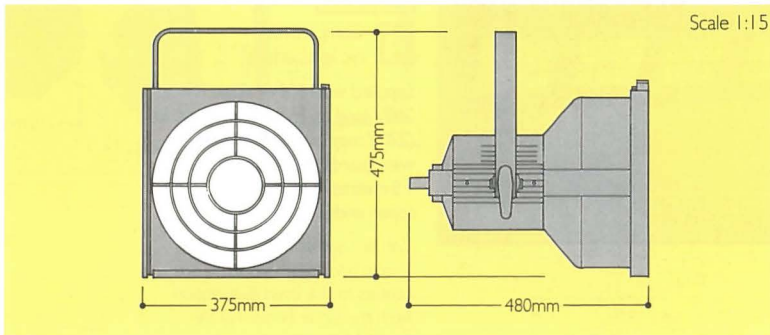

Beamlite 1000

Performance guide based on K39d 1000W lamp

	12m		24m		36m		48m	
	Lux	∅	Lux	∅	Lux	∅	Lux	∅
	9325	1.1	2350	2.2	1050	3.3	600	4.4

∅ = Diameter

For full photometric information refer to data sheet.