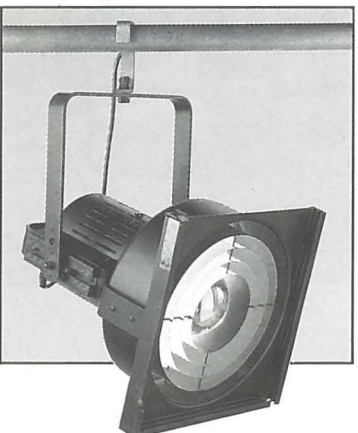

Low voltage Beamlites are widely used in large theatres in continental Europe for general lighting, and are now finding increasing favour with U.K. lighting designers.

BEAMLITE 500

22 100 05 Low voltage 24V 500W Beamlight 1.3.0kg.

Supplied with integral toroidal transformer, 1.5 metres fitted power cable, colour frame and spill rings.

Beamlite 500

Performance guide based on E40 500W lamp

	12m		24m		36m		48m	
	Lux	∅	Lux	∅	Lux	∅	Lux	∅
	3825	1.15	975	2.3	425	3.45	250	4.6

∅ = Diameter

For full photometric information refer to data sheet.

Accessories for Beamlites

Spare 365mm² fibre colour frame (Beamlite 1000) **27 100 10**

Spare 275mm² fibre colour frame (Beamlite 500) **27 100 05**

Hook clamp, heavy duty **26 874 03**

Safety chain **26 064 18**

Lamps

1000W K39d base internally crown silvered 24V lamp (Beamlite 1000) **34 262 40**

500W E40 base internally crown silvered 24V lamp (Beamlite 500) **34 262 25**