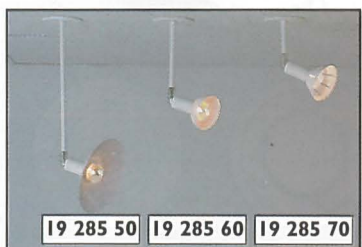

See page 14 for Dimensional Drawings of Strand Architectural Spotlights