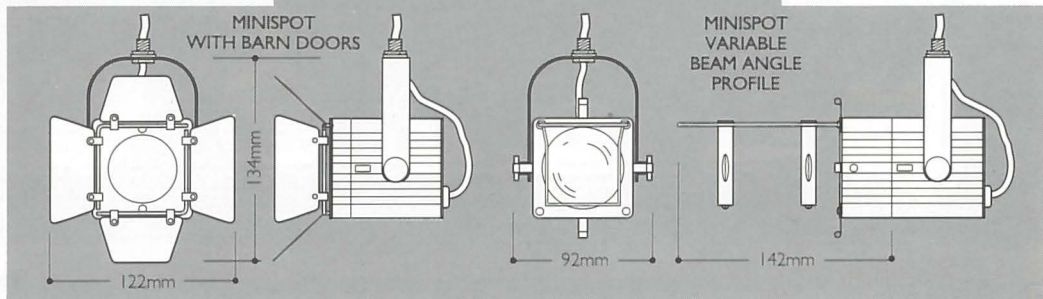

MINISPOT

A range of low voltage theatrical style spotlights, which require remote transformers. Minispots are designed for use with 50W and 75W 12V dichroic tungsten halogen lamps and are suitable for use with Strand Architectural Dimmers.