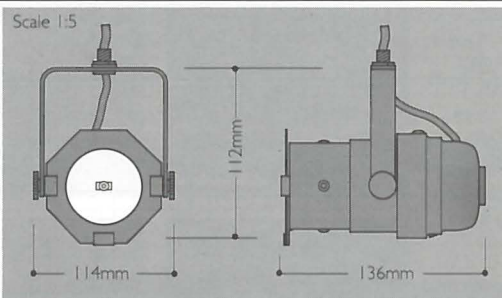

MINI-PUNCHLITE

A miniature version of Strand's Punchlite designed for use with a 50W 12V dichroic tungsten halogen lamp, and suitable for use with Strand Architectural Dimmers.

Description	Cat N°.
Mini-Punchlite – black	19 500 00
Mini-Punchlite – polished	19 500 22
Mini-Punchlite – pearl grey	19 500 11

STRAND ARCHITECTURAL SPOTLIGHTS

A range of open faced spotlights in various styles, which require remote transformers. All the products* are designed for use only with 50W 12V dichroic tungsten halogen lamps, and are suitable for use with Strand Architectural Dimmers.

* With the exception of the Mini-Cube Spotlight which uses only a 20W 12V dichroic tungsten halogen lamp.