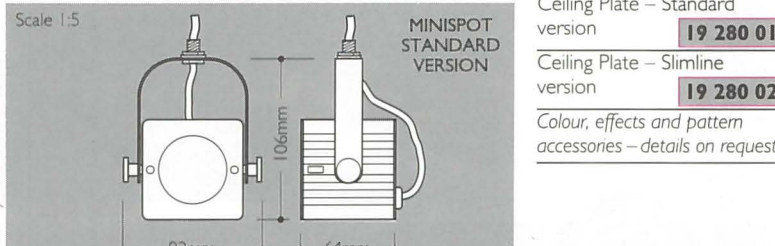

Description	Cat N°.
Minispot (Standard Version)	19 300 00
Minispot complete with barn doors	19 310 10
Minispot variable beam angle profile	19 320 20
Minispot effects projector	19 330 30

Accessories	Cat N°.
Ceiling Plate – Standard version	19 280 01
Ceiling Plate – Slimline version	19 280 02
<i>Colour, effects and pattern accessories – details on request</i>	