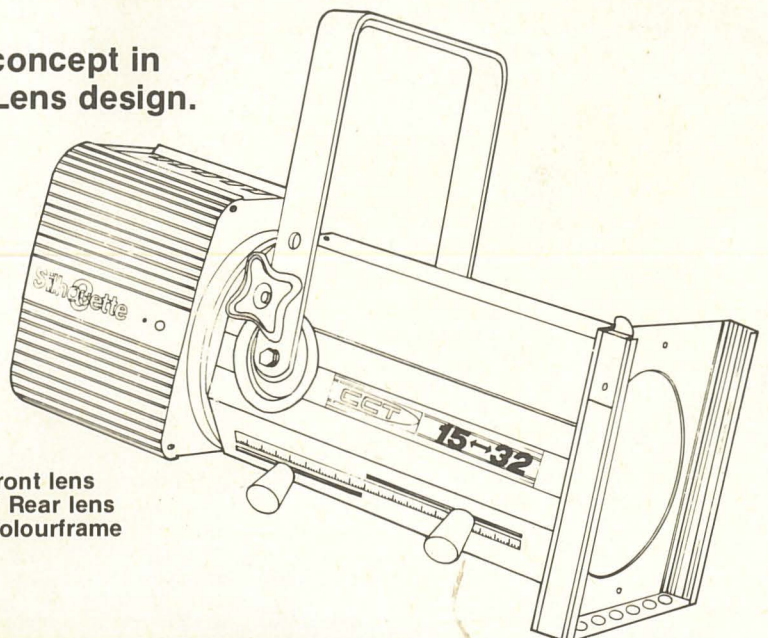

A Stage further

NEW from CCT

at ABTT's '88 Trade Show

SILHOUETTE Two Five

Order Code Z00D0

2500W
CP91 BI-PLANE

G22 Lampholder • 16A input connector Aluminium Extrusion Construction • Compatible with all Silhouette lens tube and gate accessories including fast-fit snap-on tubes.

AND.. A brand new concept in Profile Zoom Lens design.

Lenses carried on super slideability tracks with side locking

15°-32° ZOOM

Order Code Z000X

Compatible with all Silhouette Lamphouses and accessories including fast-fit snap-on tube assembly. Hinged top for total internal cleaning access.

7" Front lens
4 1/2" Rear lens
8" Colourframe

CCT theatre lighting limited