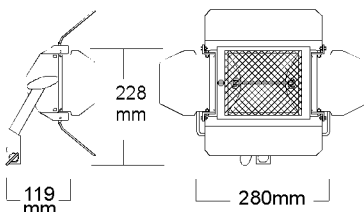

Orion 1 (4.5kg)

Orion 4 MkII (14.5kg)

IADI

- ❑ Compact, high power cyc light in black finish
- ❑ Ideal for cyc lighting and backlighting in small video and TV studios, and on location
- ❑ Accepts 800W or 1000W 119mm linear tungsten halogen 3200K lamps or 200W, 300W or 500W K-type lamps
- ❑ Stirrup has 16mm female socket
- ❑ Supplied with integral wire guard and barndoors with colour filter clips, stirrup with 16mm female socket and 4m power cable with in-line switch

Weights and Dimensions

	Orion	IADI
Weight	4.5kg	2.3kg
Packed weight	5kg	2.7kg
Packed volume	0.028m ³	0.01m ³
Colour Frame	Orion: 245 x 290mm. IADI: Integral barndoors with gel clips	

Photometric Data

Orion groundrows are designed to evenly illuminate a cyclorama and rely on the overlap of light from adjacent compartments. They are intended to be placed 1.2m from the bottom of the cyclorama with 1.2m spacing between each compartment of each colour circuit. Orion groundrows can be used in conjunction with Iris top-lights to cover higher cycloramas or to provide mixed colour washes

A guide to performance at different heights on the cyclorama is given below

Orion - P2/7 1000W lamp

Height from base or top of cyc (metres)	1	2	3	4	5
Lux	1900	1450	975	675	475

Iadi - P2/20 1000W lamp**

Vertical Beam Angle	50°				
Distance from cyc	1.2m				
Height from base or top of cyc (metres)	1	2	3	4	5
Lux	1900	1450	975	675	475

**Based on overlapping units on 1.2m lateral spacing

Operational features

Lamp access

Through front of open face of fixture after colour frame and wireguard are removed

Pan adjustment

Iadi: 16mm socket with thumb screw locking