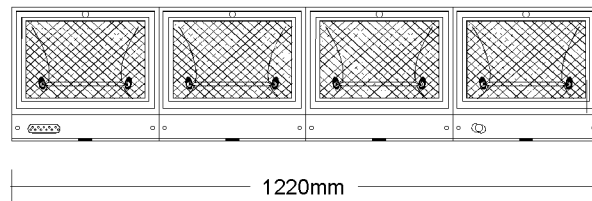

ORION™ 625W, 1000W, 1250W IADI™ 1000W, 800W

Orion

- ❑ Floor-standing high-quality groundrow units for even coverage of TV studio cycloramas
- ❑ Single, 4-compartment fixed, and 4-compartment hinged versions
- ❑ Accepts 625W, 1000W or 1250W linear 189mm tungsten halogen 3200K lamps
- ❑ Supplied in black, with wire guard and colour frame
- ❑ Orion single fitted with 5m supply cable. Orion 4 has 9-pin male power input socket and short tail with female plug for 4-circuit operation (9-core to 4 x 3 core splitter cable required for 4-circuit power input)

Orion 1 (4.5kg)

Orion 4 MkII (14.5kg)

IADI

- ❑ Compact, high power cyc light in black finish
- ❑ Ideal for cyc lighting and backlighting in small video and TV studios, and on location
- ❑ Accepts 800W or 1000W 119mm linear tungsten halogen 3200K lamps or 200W, 300W or 500W K-type lamps
- ❑ Stirrup has 16mm female socket
- ❑ Supplied with integral wire guard and barndoors with colour filter clips, stirrup with 16mm female socket and 4m power cable with in-line switch

Weights and Dimensions

	Orion	IADI
Weight	4.5kg	2.3kg
Packed weight	5kg	2.7kg
Packed volume	0.028m ³	0.01m ³
Colour Frame	Orion: 245 x 290mm. IADI: Integral barndoors with gel clips	

Photometric Data

Orion groundrows are designed to evenly illuminate a cyclorama and rely on the overlap of light from adjacent compartments. They are intended to be placed 1.2m from the bottom of the cyclorama with 1.2m spacing between each compartment of each colour circuit. Orion groundrows can be used in conjunction with Iris top-lights to cover higher cycloramas or to provide mixed colour washes

**Based on overlapping units on 1.2m lateral spacing

Operational features

Lamp access

Through front of open face of fixture after colour frame and wireguard are removed

Pan adjustment

Iadi: 16mm socket with thumb screw locking