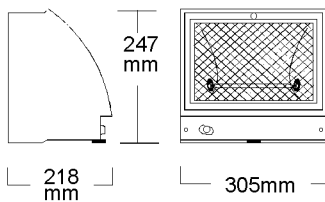

Orion 1 (4.5kg)