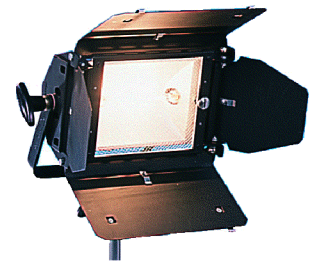

ORION™ 625W, 1000W, 1250W IADI™ 1000W, 800W

Orion

- ❑ Floor-standing high-quality groundrow units for even coverage of TV studio cycloramas
- ❑ Single, 4-compartment fixed, and 4-compartment hinged versions
- ❑ Accepts 625W, 1000W or 1250W linear 189mm tungsten halogen 3200K lamps
- ❑ Supplied in black, with wire guard and colour frame
- ❑ Orion single fitted with 5m supply cable. Orion 4 has 9-pin male power input socket and short tail with female plug for 4-circuit operation (9-core to 4 x 3 core splitter cable required for 4-circuit power input)

Orion 1 (4.5kg)

Orion 4 MkII (14.5kg)

IADI

- ❑ Compact, high power cyc light in black finish
- ❑ Ideal for cyc lighting and backlighting in small video and TV studios, and on location
- ❑ Accepts 800W or 1000W 119mm linear tungsten halogen 3200K lamps or 200W, 300W or 500W K-type lamps
- ❑ Stirrup has 16mm female socket
- ❑ Supplied with integral wire guard and barndoors with colour filter clips, stirrup with 16mm female socket and 4m power cable with in-line switch

Weights and Dimensions

	Orion	IADI
Weight	4.5kg	2.3kg
Packed weight	5kg	2.7kg
Packed volume	0.028m ³	0.01m ³
Colour Frame	Orion: 245 x 290mm. IADI: Integral barndoors with gel clips	

Photometric Data

Orion groundrows are designed to evenly illuminate a cyclorama and rely on the overlap of light from adjacent compartments. They are intended to be placed 1.2m from the bottom of the cyclorama with 1.2m spacing between each compartment of each colour circuit. Orion groundrows can be used in conjunction with Iris top-lights to cover higher cycloramas or to provide mixed colour washes

A guide to performance at different heights on the cyclorama is given below

Orion - P2/7 1000W lamp

Height from base or top of cyc (metres)	1	2	3	4	5
Lux	1900	1450	975	675	475

Iadi - P2/20 1000W lamp**

Vertical Beam Angle	50°				
Distance from cyc	1.2m				
Height from base or top of cyc (metres)	1	2	3	4	5
Lux	1900	1450	975	675	475