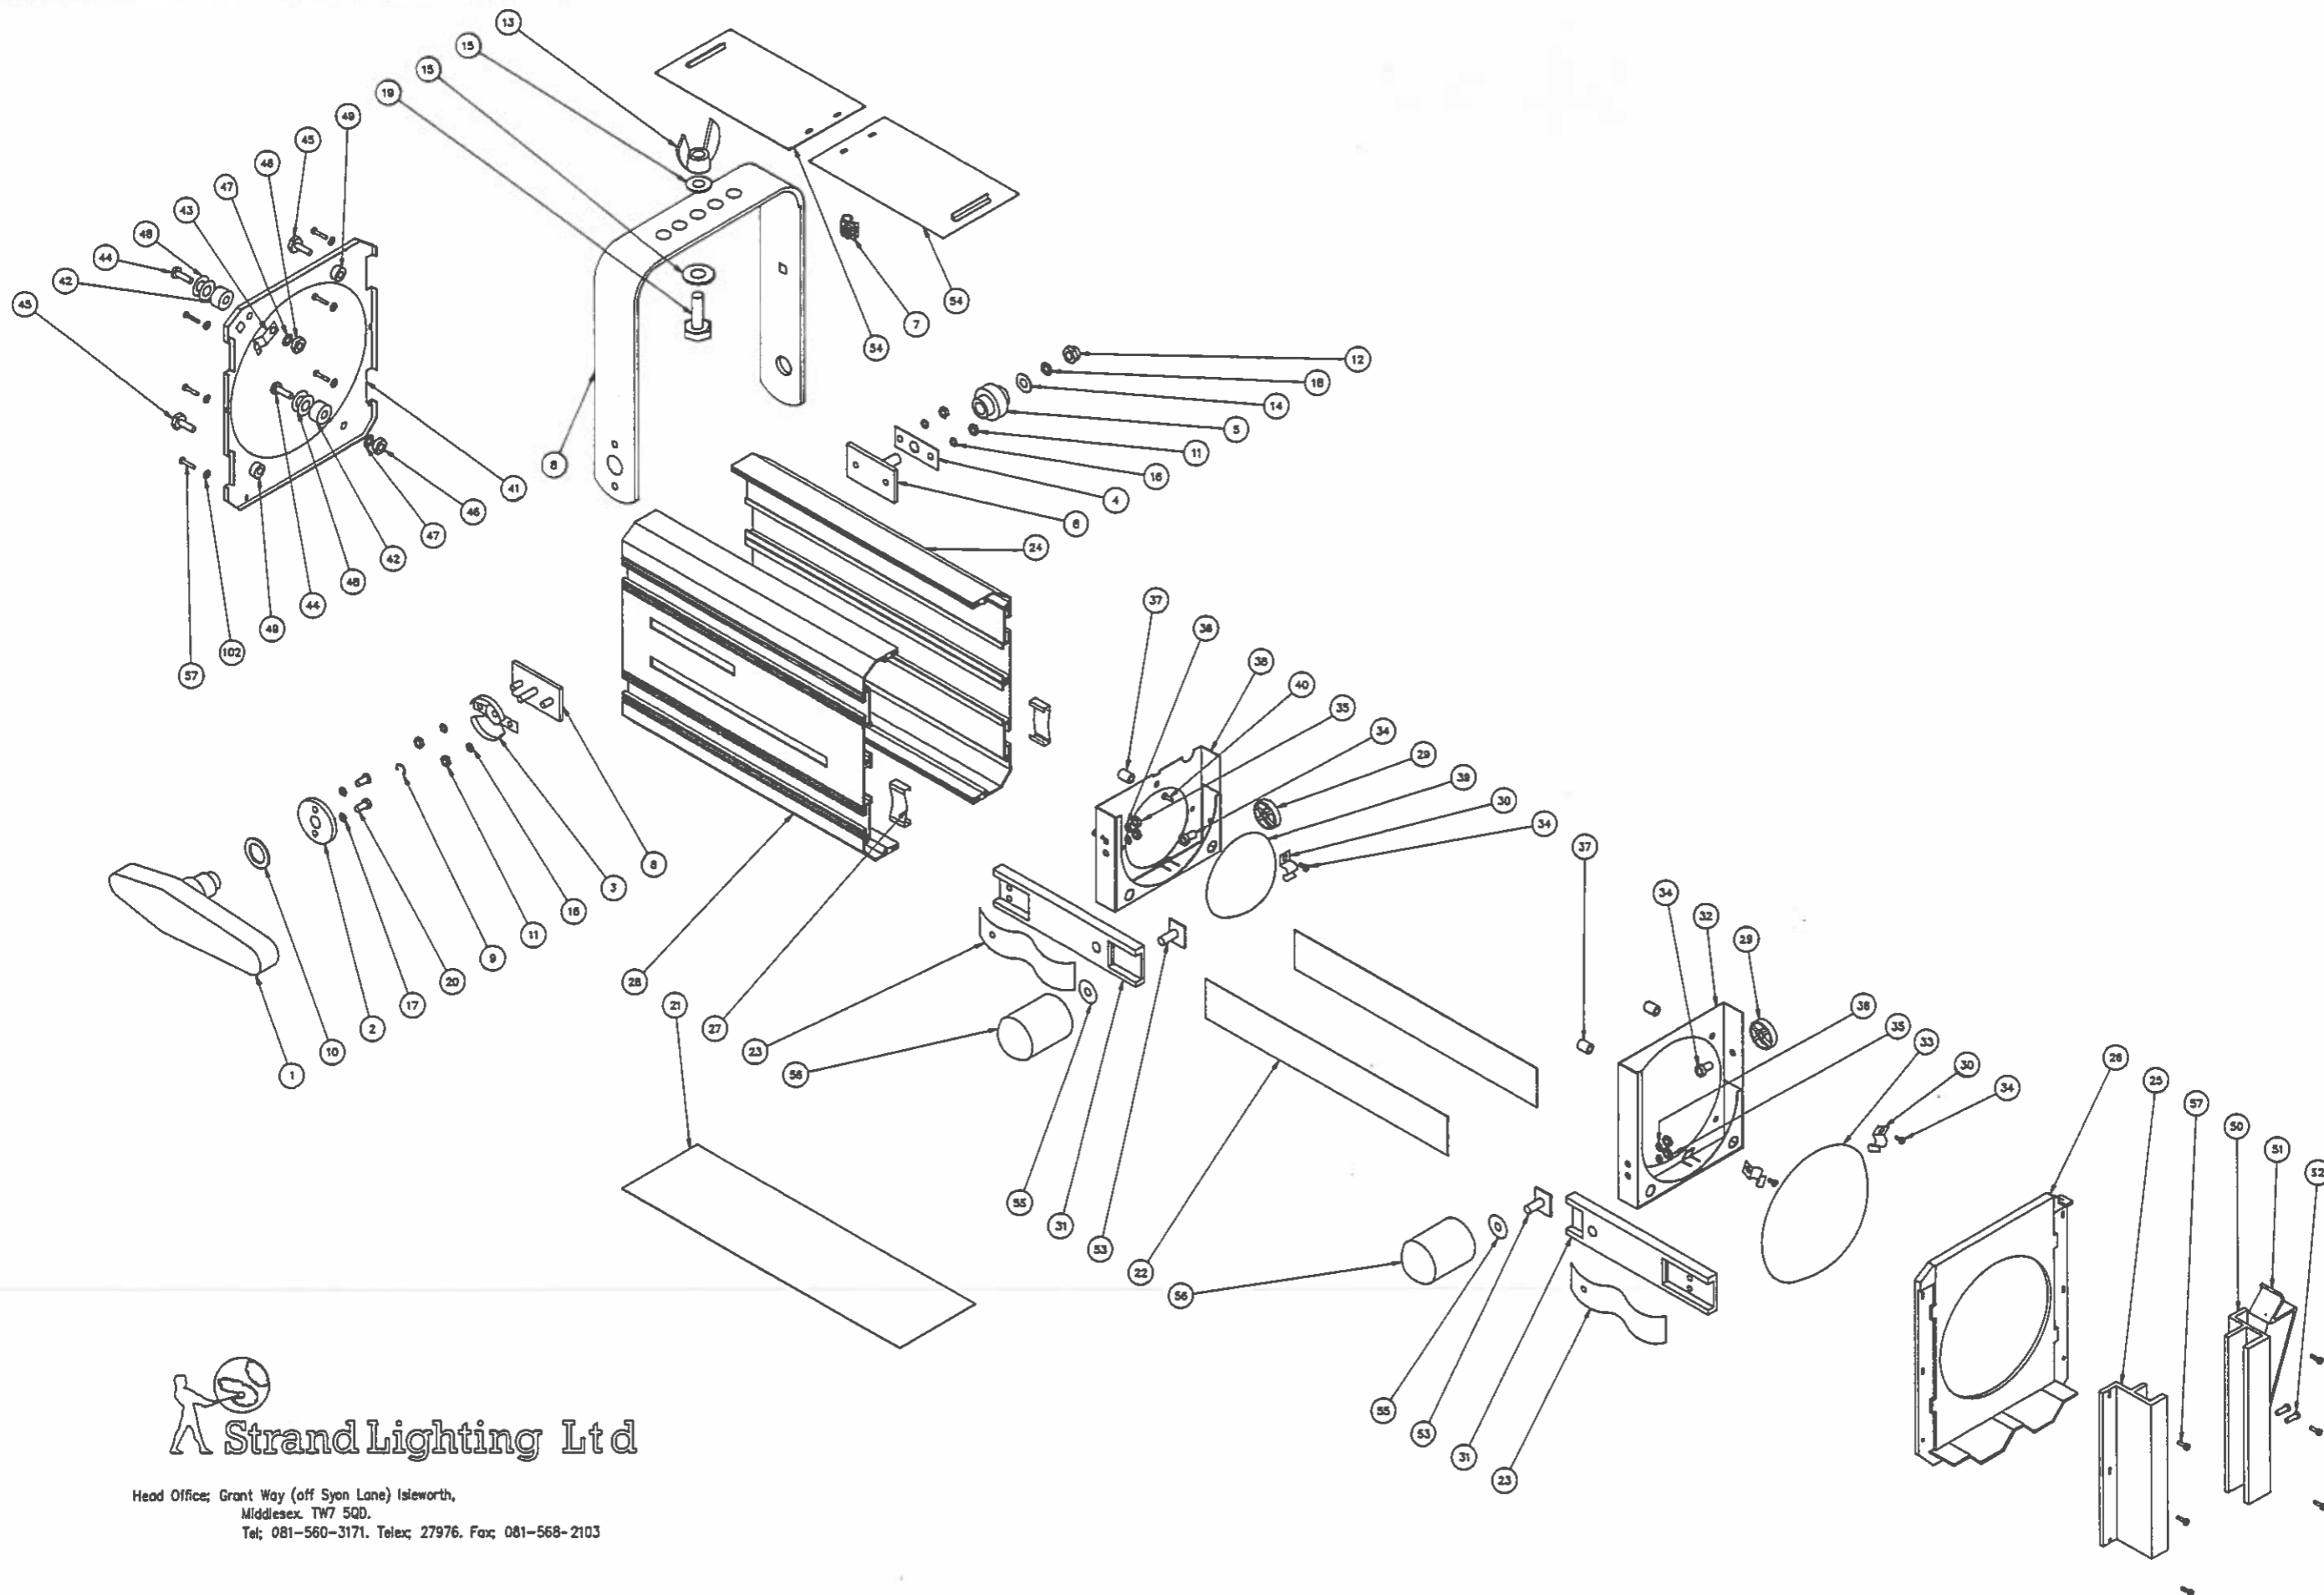

OPTIQUE 8/17 LAMP ASSEMBLY

Strand Lighting Ltd

Head Office: Grant Way (off Syon Lane) Isleworth,
Middlesex. TW7 5QD.
Tel: 081-560-3171. Telex: 27976. Fax: 081-568-2103