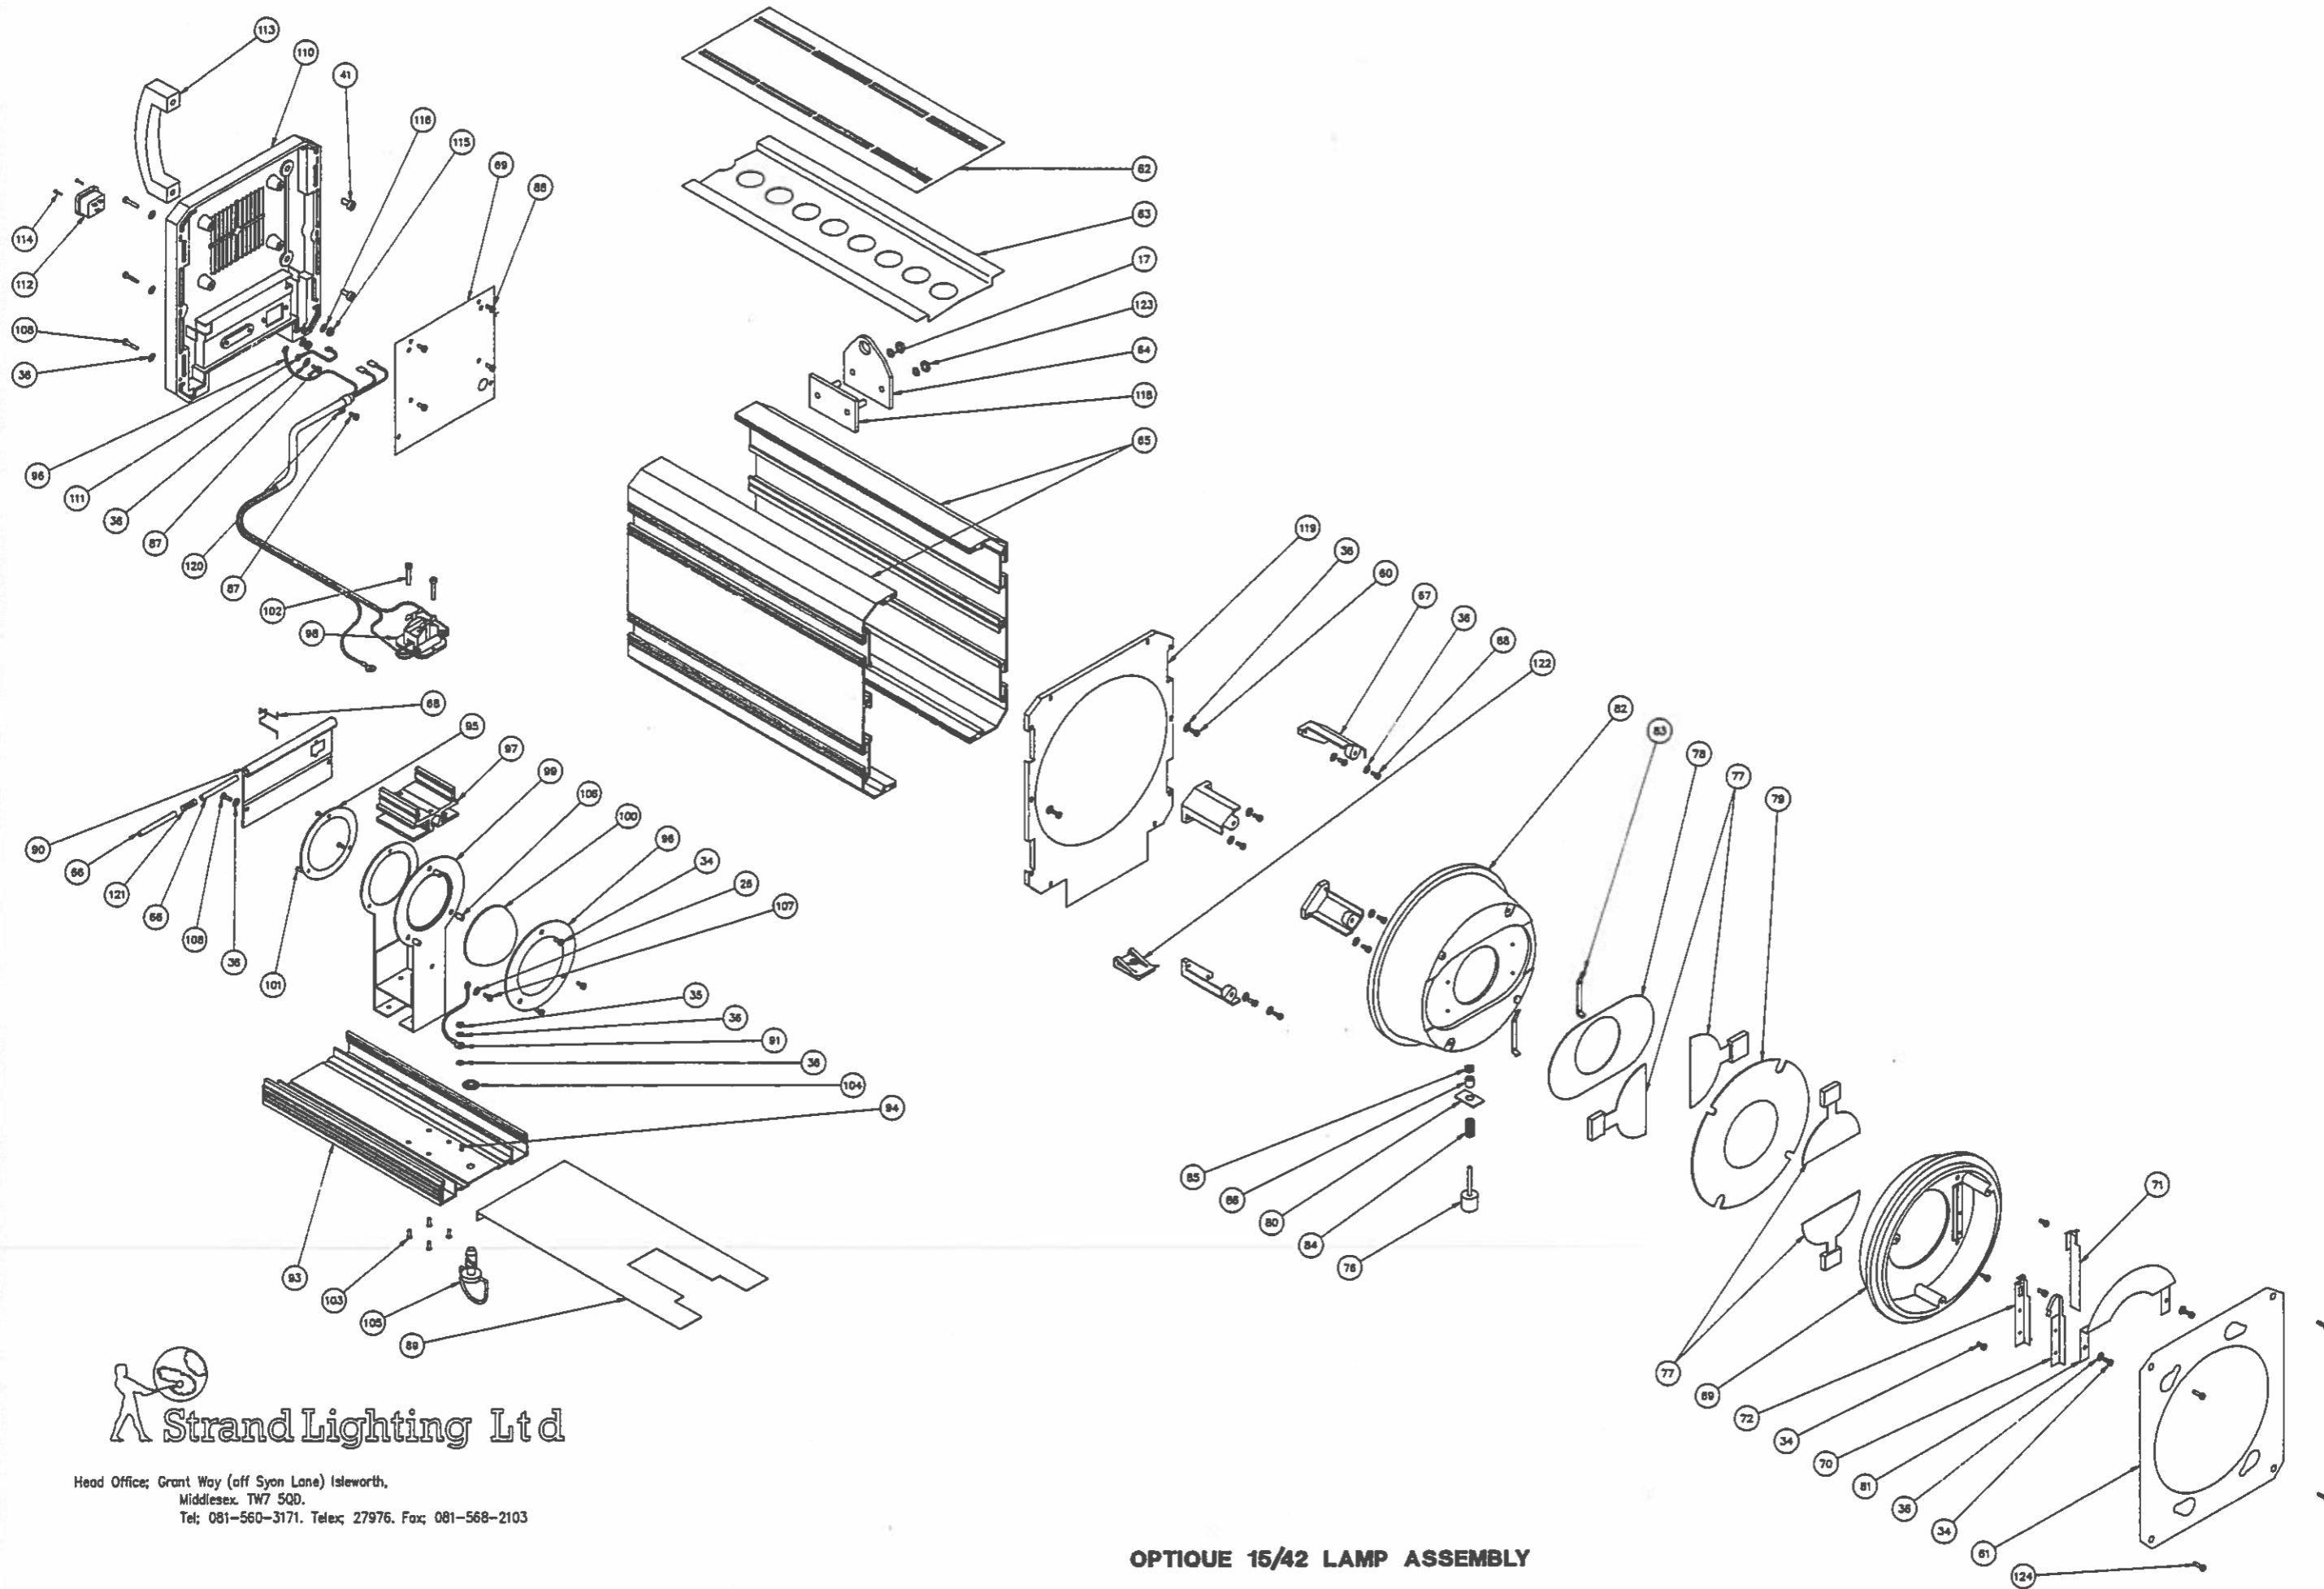

OPTIQUE 8/17 LENS ASSEMBLY AND MOUNTING FORK

Strand Lighting Ltd

Head Office; Grant Way (off Syon Lane) Isleworth,
 Middlesex. TW7 5QD.
 Tel: 081-560-3171. Telex: 27976. Fax: 081-568-2103

OPTIQUE 15/42 LAMP ASSEMBLY