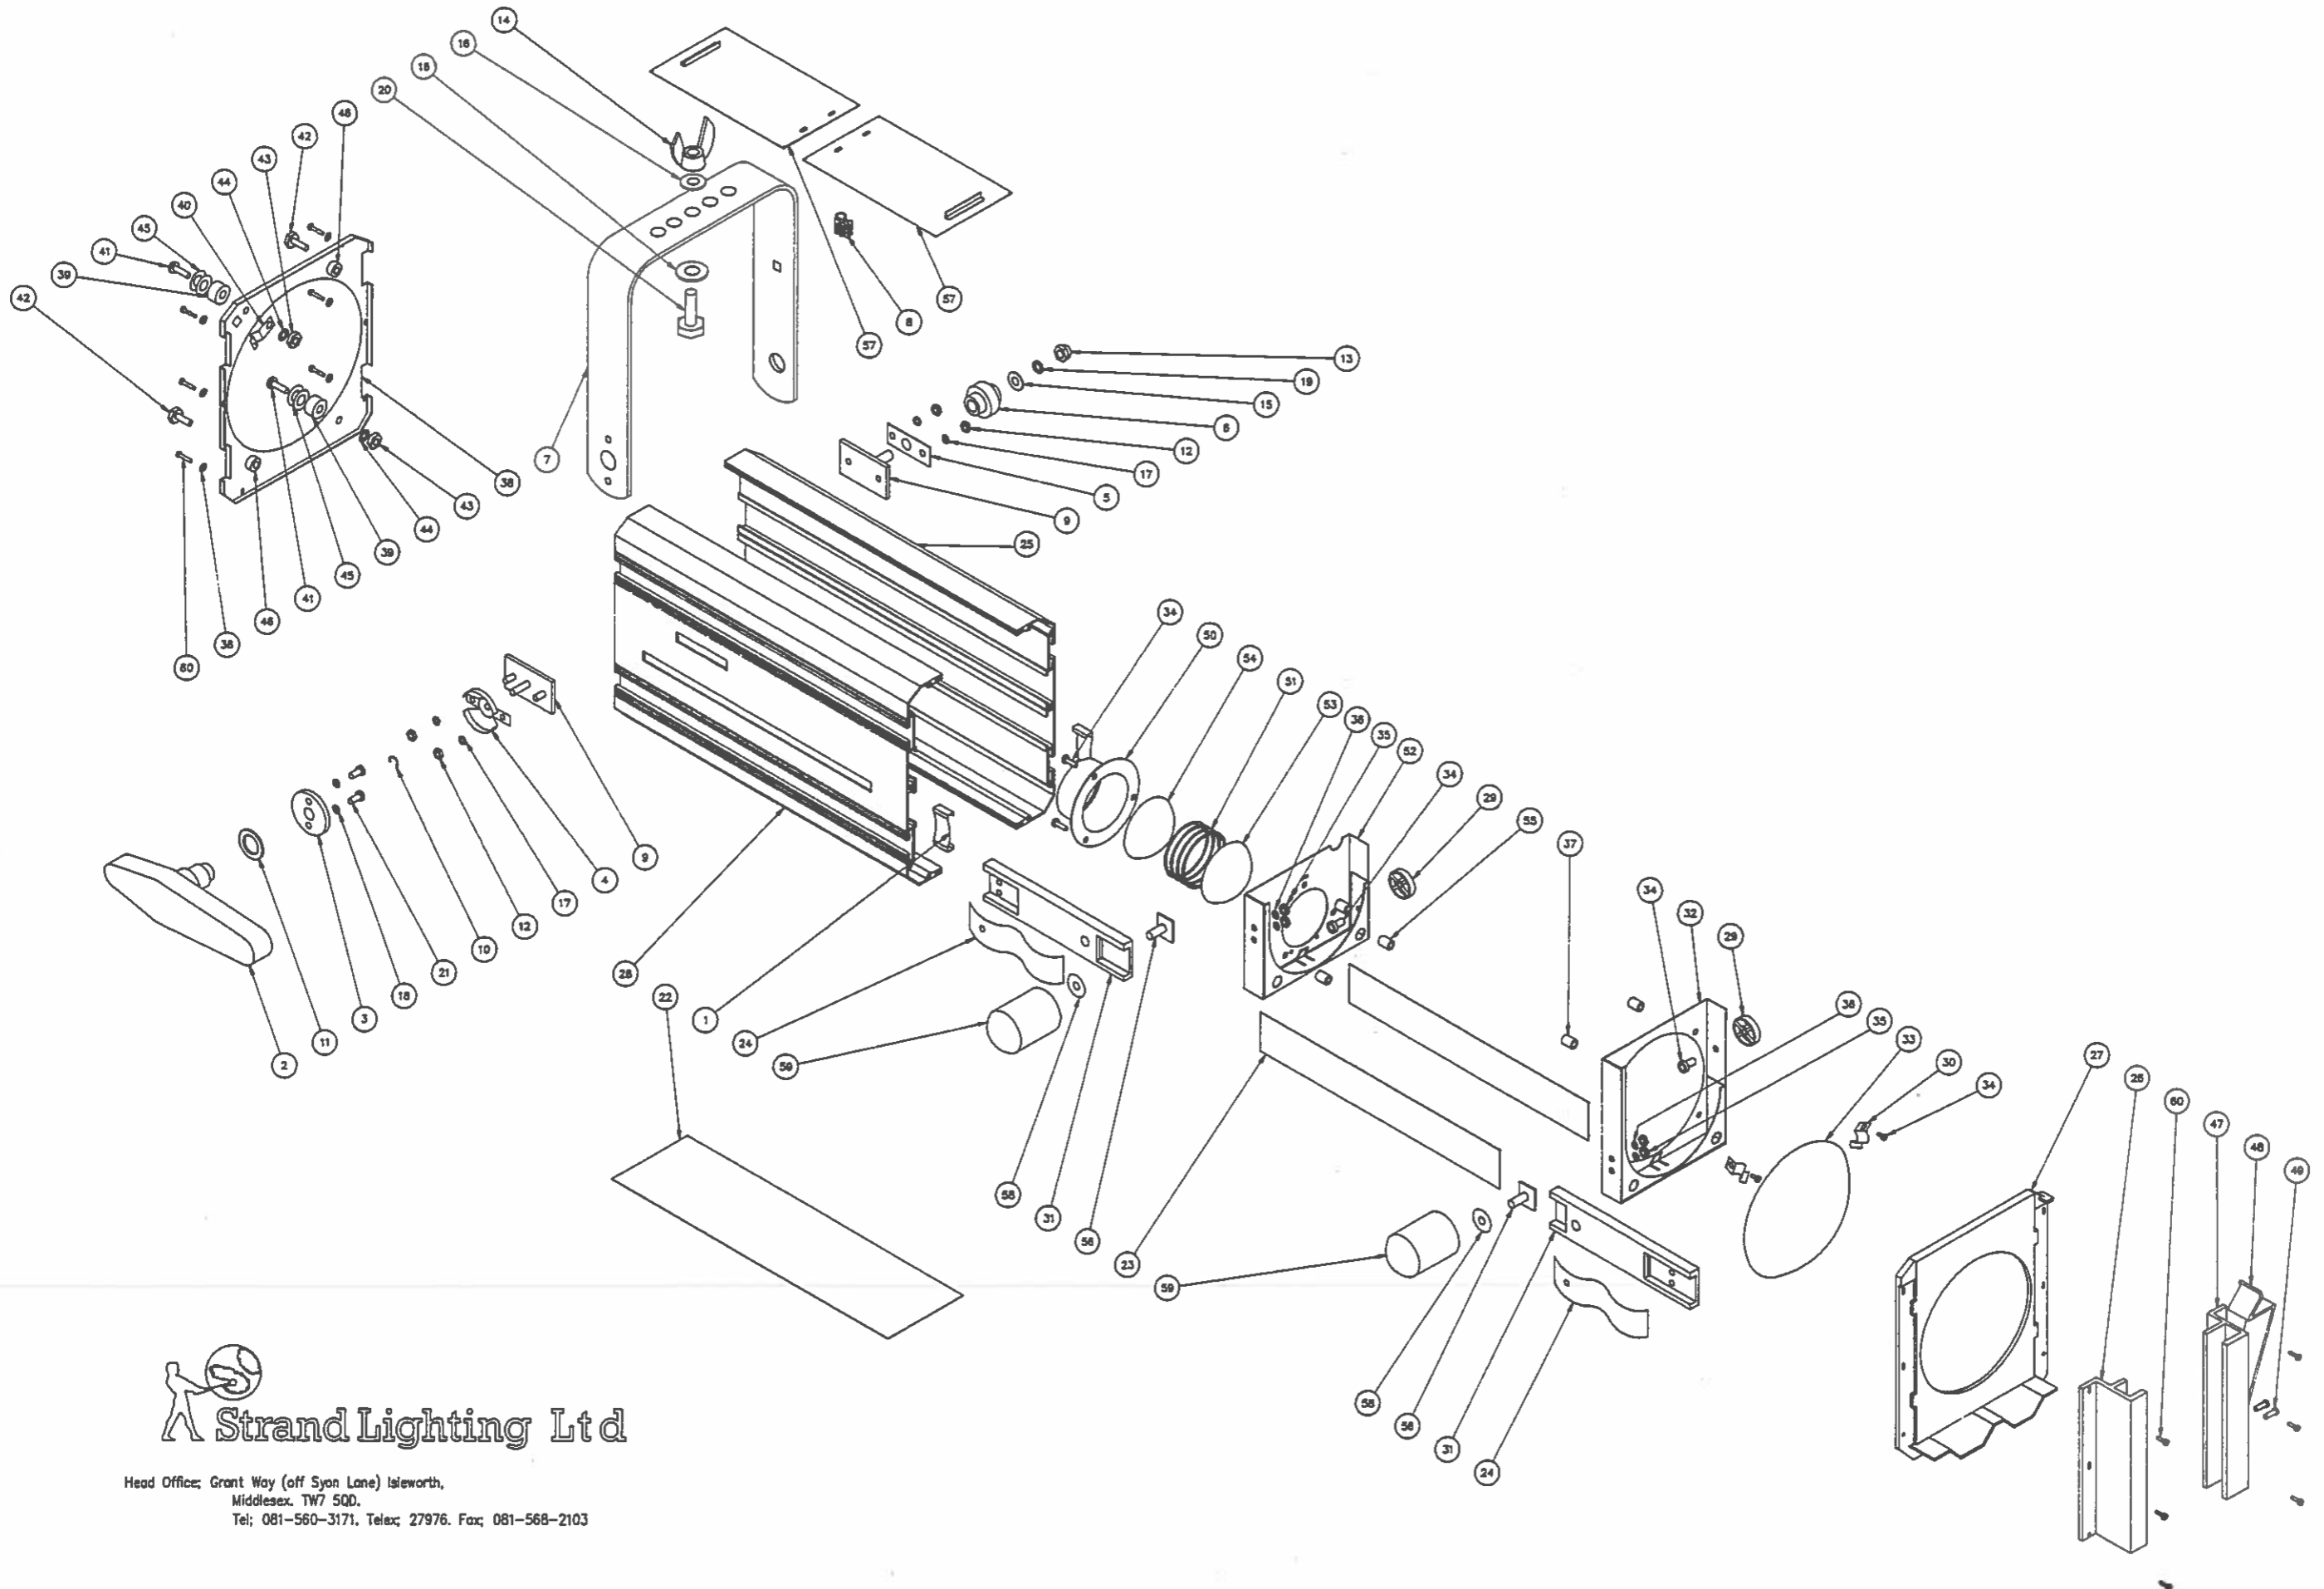

OPTIQUE 8/17 LENS ASSEMBLY AND MOUNTING FORK

Strand Lighting Ltd

Head Office; Grant Way (off Syon Lane) Isleworth,
 Middlesex. TW7 5QD.
 Tel: 081-560-3171. Telex: 27976. Fax: 081-568-2103

OPTIQUE 15/42 LAMP ASSEMBLY