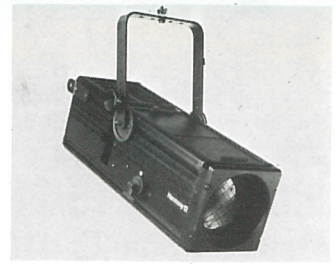

Rank Strand

P.O. Box 51, Great West Road Brentford Middlesex TW8 9HR United Kingdom Tel 01-568 9222 Telex 27976

Spare parts for Harmony 12

Order Code 22 415 0T

September 1981

27 211 10 : Rear Grab Handle, 130mm

27 242 0T : Colour Runner Safety Catch, pkt. 5

27 262 04 : 185 x 185mm Colour Frame

27 242 26 : Safety Bond Anchorage, pkt. 5

35 000 00 : 1.5m Power Cable, wire-end
35 002 01 : 1.5m Power Cable, 15A 3-pin
35 001 06 : 1.5m Power Cable, Schuko