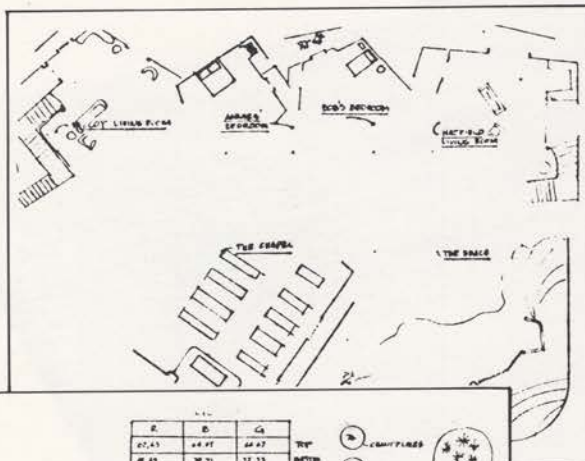

The Magic Sheet shall have the following features:

1. A duplication of the following key groups on the main console which may be activated by touching with the stylus:
  - a) Display keys
  - b) Screen keys
  - c) Expanded numeric keypad
  - d) Record keys
  - e) Cue keys
  - f) Position keys
  - g) Playback keys
  - h) Spare keys
2. A slot shall be provided which simulates the raise/lower action of the wheel.
3. A level setting scale shall be provided which allows the user to set a group of channels to points or half-points with a single touch of the stylus.
4. An 8½ x 11 inch area shall be provided for the designer to place a "magic sheet" with his/her hand written symbols. These symbols may be defined as any channel, cue, group, submaster, or effect list specified by the designer. These symbols may be recalled by simply touching the symbol with the stylus. The full symbol definition will be displayed on the command line of the Record Monitor.
5. Any number of symbols may be chosen, set to a level, or placed on the "wheel".
6. A directory of all symbol definitions shall be available to the user through the SETUP display. A sub-directory may be requested by identifying a specific area of the magic sheet to be displayed.
7. Symbols may be added, changed, or deleted at any time. If a designer's "magic sheet" is removed from the tablet, it may be re-registered by touching registration points on the sheet.