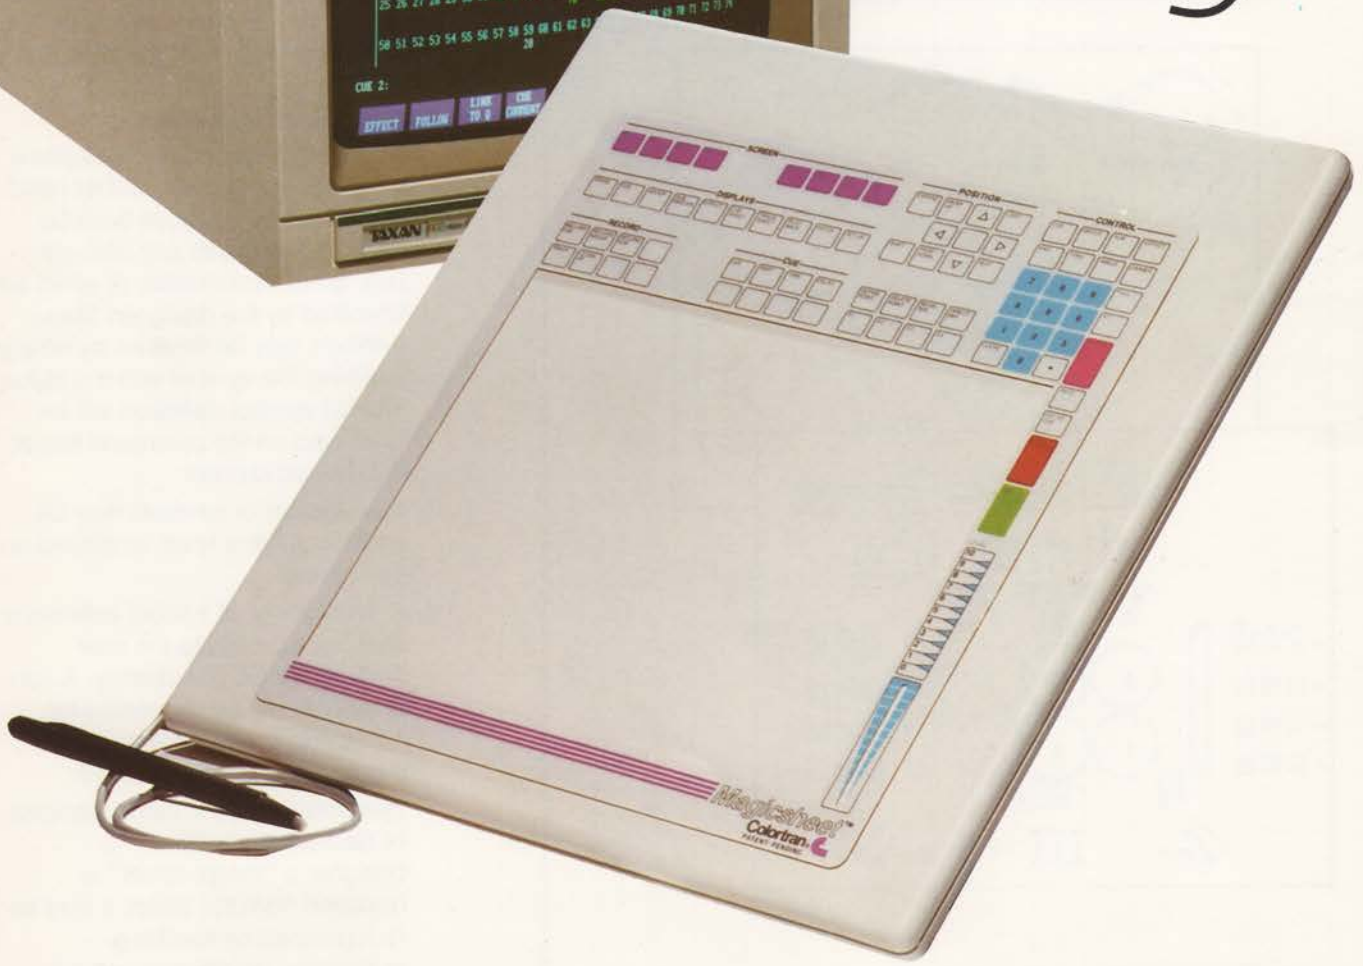

it's
magic

Magic Sheet
 Colortran, Inc.