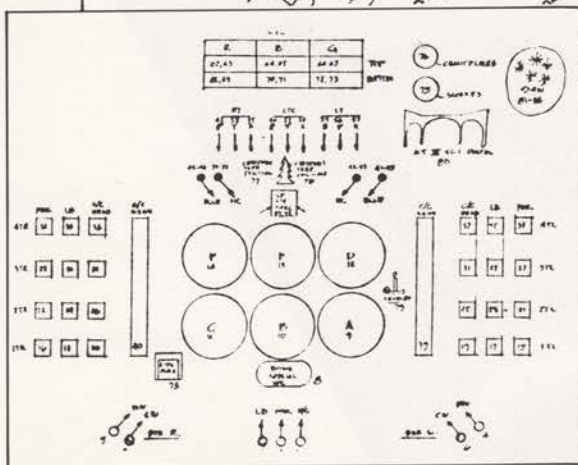

The Magic Sheet shall have the following features:

1. A duplication of the following key groups on the main console which may be activated by touching with the stylus:
  - a) Display keys
  - b) Screen keys
  - c) Expanded numeric keypad
  - d) Record keys
  - e) Cue keys
  - f) Position keys
  - g) Playback keys
  - h) Spare keys
2. A slot shall be provided which simulates the raise/lower action of the wheel.
3. A level setting scale shall be provided which allows the user to set a group of channels to points or half-points with a single touch of the stylus.
4. An 8½ x 11 inch area shall be provided for the designer to place a "magic sheet" with his/her hand written symbols. These symbols may be defined as any channel, cue, group, submaster, or effect list specified by the designer. These symbols may be recalled by simply touching the symbol with the stylus. The full symbol definition will be displayed on the command line of the Record Monitor.
5. Any number of symbols may be chosen, set to a level, or placed on the "wheel".
6. A directory of all symbol definitions shall be available to the user through the SETUP display. A sub-directory may be requested by identifying a specific area of the magic sheet to be displayed.
7. Symbols may be added, changed, or deleted at any time. If a designer's "magic sheet" is removed from the tablet, it may be re-registered by touching registration points on the sheet.