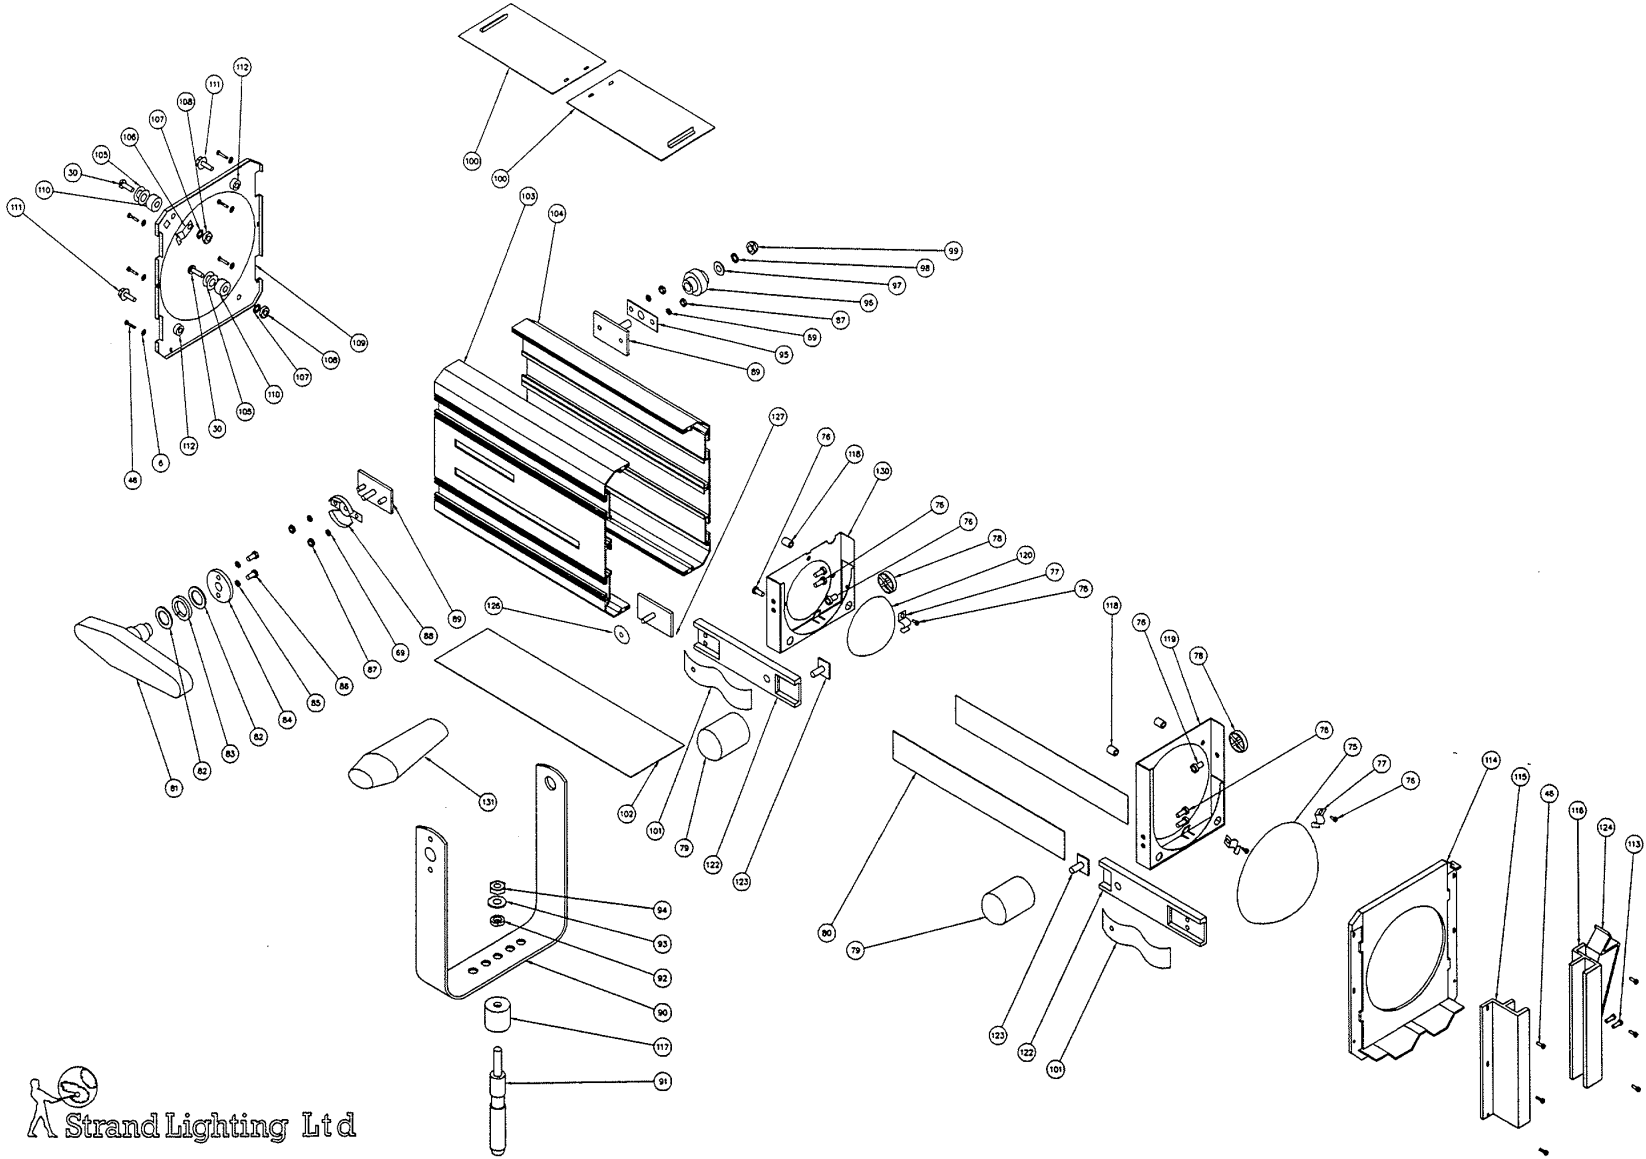

Strand Lighting Ltd

CANTATA F/S LENS ASSEMBLY