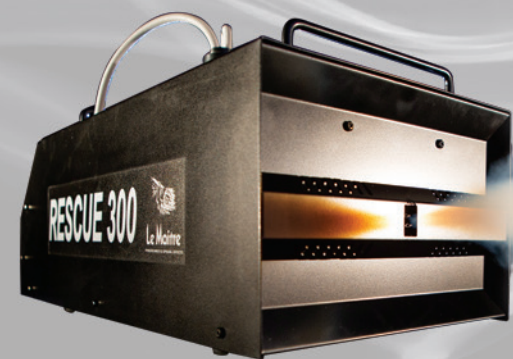

## Le Maitre smoke generators have been used extensively by the emergency services in breathing apparatus and fire safety training for over 25 years.

The RESCUE 300, G300 and GForce 1/2/3 are robust, high performance smoke generators ideal for generating huge amounts of dense white smoke. Their intelligent automatic adjustment for optimal flow of fluid, along with the heating block temperature, ensure a particle size that creates the perfect smoke. Approximately an hour of smoke output can be achieved with a 5L bottle of fluid.

Where a lighter, portable unit is required, the canister-based Mini Mist is the perfect solution, operating for up to 20 minutes unplugged with a variable output of up to 10,800 m<sup>3</sup>/hr of smoke.

Le Maitre's water-based, non-toxic Industrial Smoke Fluid is perfectly engineered for breathing apparatus and fire safety training. A combination of mono/polyglycol, glycerol and de-mineralized water produces a dense white smoke with a consistent particle size and lengthy hang-time, sustainable even at high temperatures.

### RESCUE 300

A high powered smoke generator that retains all the features of the G300 whilst having simplified operational controls.