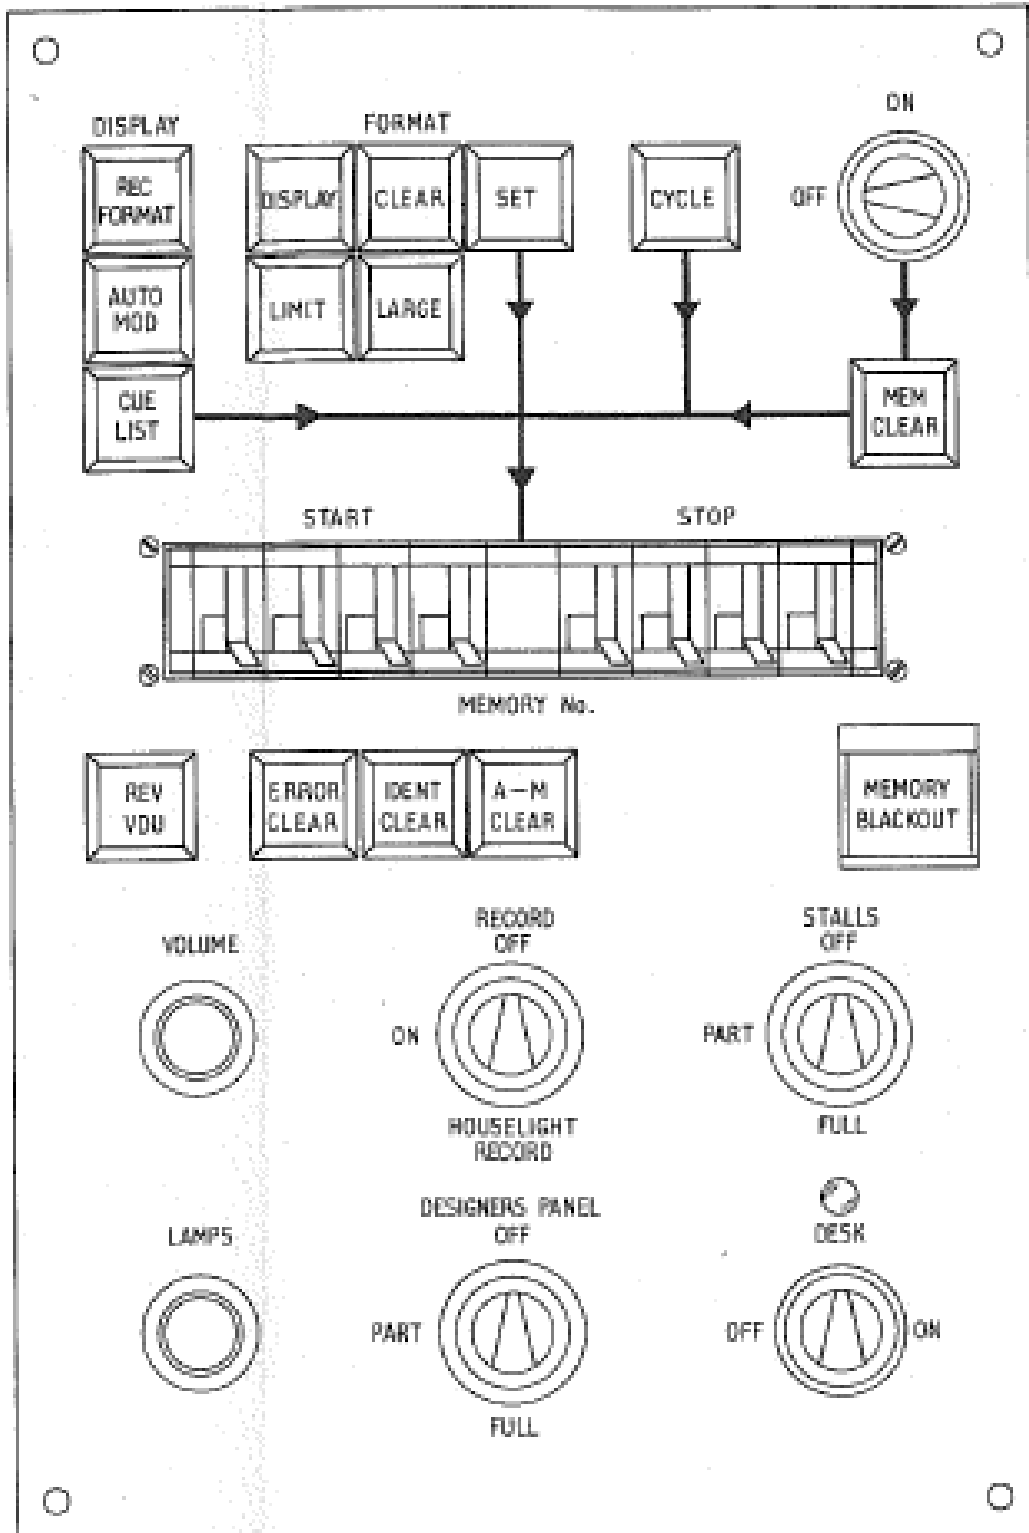

AUTOMOD PUSHES

SETTING PANEL VIEW

USE INDEPENDENT

IDENT

SUBMASTER PANEL

SETTING PANEL

\* Only used when Dual Drive is supplied

TCS2 LIGHTBOARD  
FLOPPY DISC CONTROL  
PANEL LAYOUT

TCS2 LIGHTBOARD

SUPERVISORY & KEYSWITCH PANEL LAYOUT

TCS2 LIGHTBOARD ALPHANUMERIC KEYBOARD PANEL LAYOUT

EQUIPMENT RACK FOR SYSTEMS UP TO 1280 WAYS.

EQUIPMENT RACK FOR SYSTEMS UP TO 640 WAYS.

NOTE: MAX. HEIGHTS INCLUDE 50.0 MM FOR FEET ADJUSTMENT.