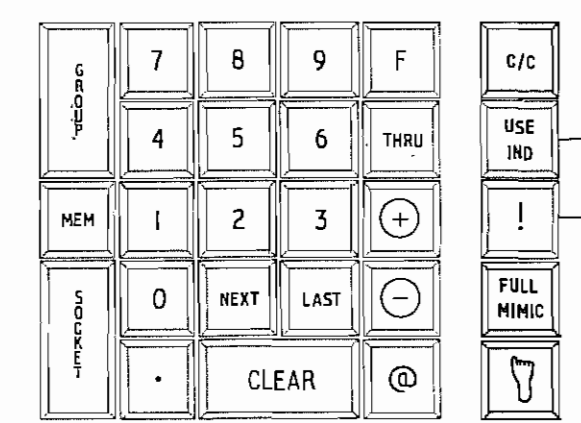

PRESET TAKE

PRESET PLUS

PRESET MINUS

PRESET CANCEL

PRESET VIEW

GREEN PLAYBACK

MEMORY SELECT

RED PLAYBACK

PALETTE RECORD  
PALETTE PLAY  
SUBMASTER MASTER

SUBMASTER RECORD  
PARK/RETURN  
SUBMASTER INDEPENDENT/RECOLLECT  
SUBMASTER VIEW

SETTING PANEL RECORD

PARK  
SETTING PANEL MASTER  
CANCEL  
MODE PUSHES  
STAGE GREEN PRESET  
RED PRESET  
DISPLAY PUSHES

AUTOMOD PUSHES

SETTING PANEL VIEW

USE INDEPENDENT

IDENT

SUBMASTER PANEL

SETTING PANEL

\* Only used when Dual Drive is supplied

TCS2 LIGHTBOARD  
FLOPPY DISC CONTROL  
PANEL LAYOUT