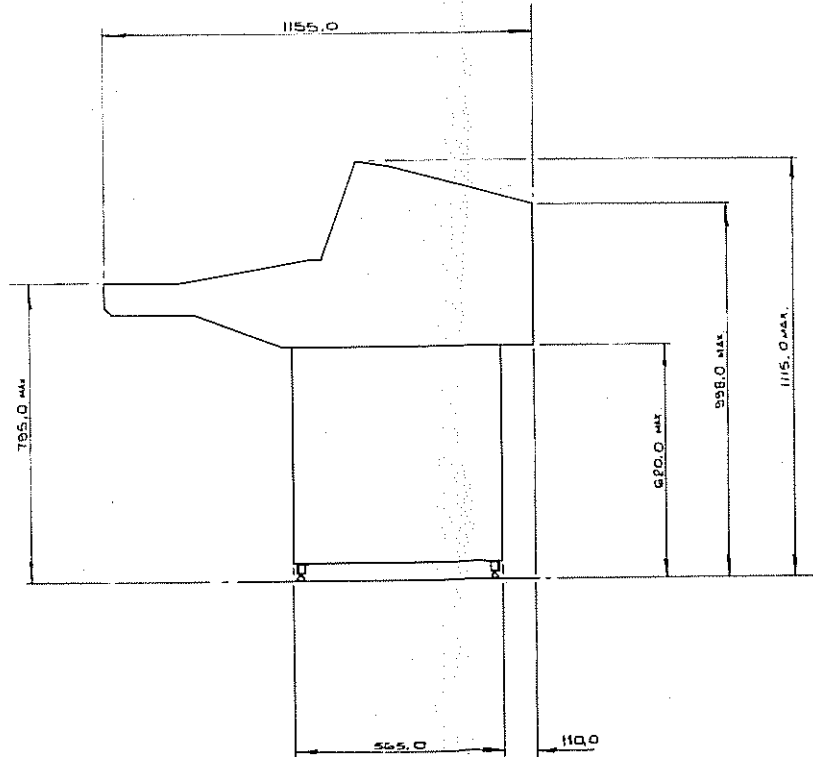

TCS2 LIGHTBOARD

SUPERVISORY & KEYSWITCH PANEL LAYOUT

TCS2 LIGHTBOARD ALPHANUMERIC KEYBOARD PANEL LAYOUT

EQUIPMENT RACK FOR SYSTEMS UP TO 1280 WAYS.

EQUIPMENT RACK FOR SYSTEMS UP TO 640 WAYS.

NOTE: MAX. HEIGHTS INCLUDE 50.0 MM FOR FEET ADJUSTMENT.