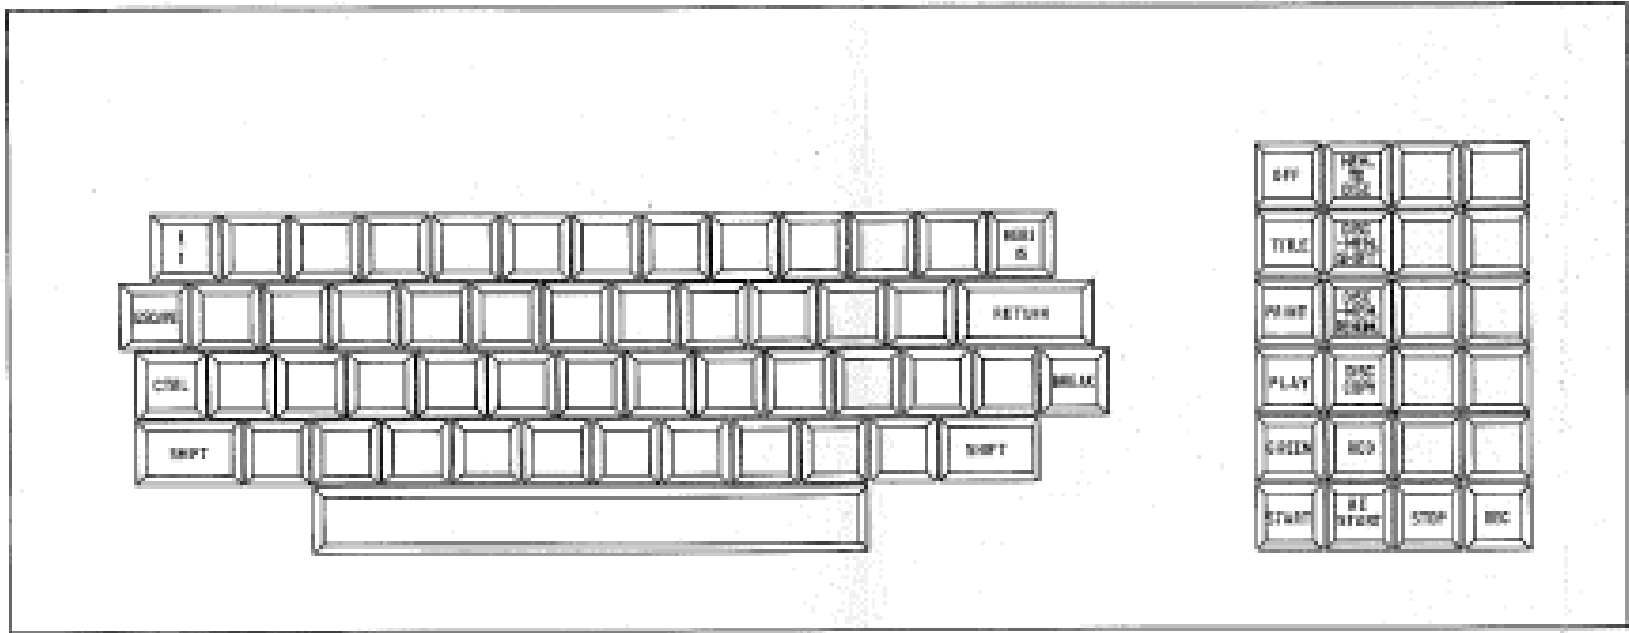

AUTOMOD PUSHES

SETTING PANEL VIEW

USE INDEPENDENT

IDENT

SUBMASTER PANEL

SETTING PANEL

\* Only used when Dual Drive is supplied

TCS2 LIGHTBOARD  
FLOPPY DISC CONTROL  
PANEL LAYOUT

TCS2 LIGHTBOARD

SUPERVISORY & KEYSWITCH PANEL LAYOUT

TCS2 LIGHTBOARD ALPHANUMERIC KEYBOARD PANEL LAYOUT

EQUIPMENT RACK FOR SYSTEMS UP TO 1280 WAYS.

EQUIPMENT RACK FOR SYSTEMS UP TO 640 WAYS.

NOTE: MAX. HEIGHTS INCLUDE 50.0 MM FOR FEET ADJUSTMENT.