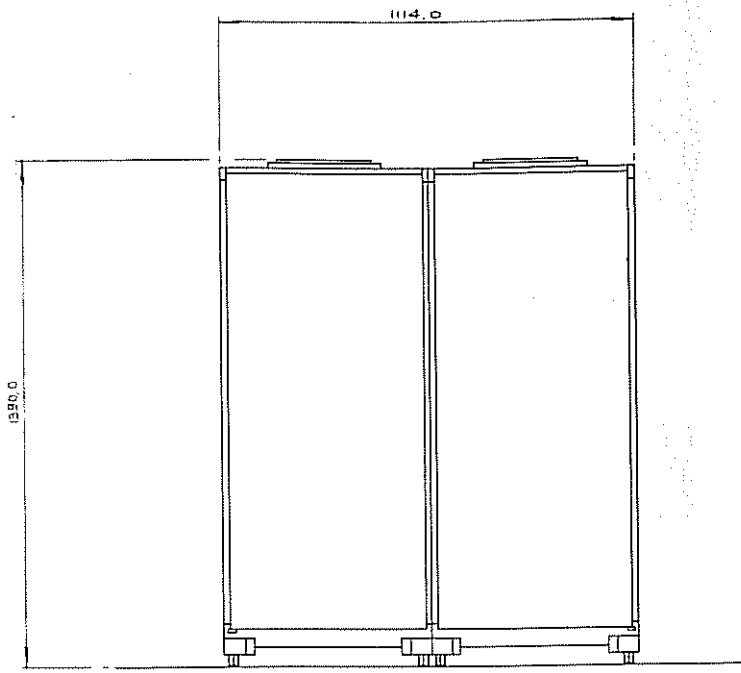

AUTOMOD PUSHES

SETTING PANEL VIEW

USE INDEPENDENT

IDENT

SUBMASTER PANEL

SETTING PANEL

\* Only used when Dual Drive is supplied

TCS2 LIGHTBOARD  
FLOPPY DISC CONTROL  
PANEL LAYOUT

TCS2 LIGHTBOARD

SUPERVISORY & KEYSWITCH PANEL LAYOUT

TCS2 LIGHTBOARD ALPHANUMERIC KEYBOARD PANEL LAYOUT

EQUIPMENT RACK FOR SYSTEMS UP TO 1280 WAYS.

EQUIPMENT RACK FOR SYSTEMS UP TO 640 WAYS.

NOTE: MAX. HEIGHTS INCLUDE 50.0 MM FOR FEET ADJUSTMENT.