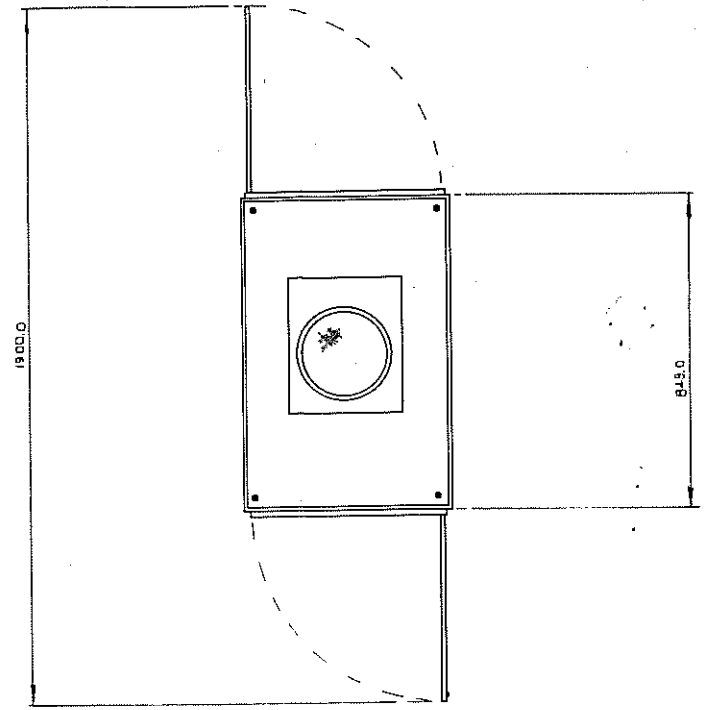

AUTOMOD PUSHES

SETTING PANEL VIEW

USE INDEPENDENT

IDENT

SUBMASTER PANEL

SETTING PANEL

\* Only used when Dual Drive is supplied

TCS2 LIGHTBOARD  
FLOPPY DISC CONTROL  
PANEL LAYOUT

TCS2 LIGHTBOARD

SUPERVISORY & KEYSWITCH PANEL LAYOUT

TCS2 LIGHTBOARD ALPHANUMERIC KEYBOARD PANEL LAYOUT

EQUIPMENT RACK FOR SYSTEMS UP TO 1280 WAYS.

EQUIPMENT RACK FOR SYSTEMS UP TO 640 WAYS.

NOTE: MAX. HEIGHTS INCLUDE 50.0 MM FOR FEET ADJUSTMENT.