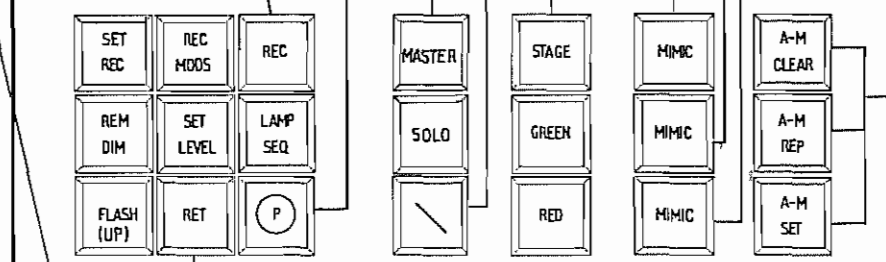

PRESET TAKE

PRESET PLUS

PRESET MINUS

PRESET CANCEL

PRESET VIEW

GREEN PLAYBACK

MEMORY SELECT

RED PLAYBACK

PALETTE RECORD  
PALETTE PLAY  
SUBMASTER MASTER

SUBMASTER RECORD  
PARK/RETURN  
SUBMASTER INDEPENDENT/RECOLLECT  
SUBMASTER VIEW

SETTING PANEL RECORD

PARK  
SETTING PANEL MASTER  
CANCEL  
MODE PUSHES  
STAGE GREEN PRESET  
RED PRESET  
DISPLAY PUSHES

AUTOMOD PUSHES

SETTING PANEL VIEW

USE INDEPENDENT

IDENT

SUBMASTER PANEL

SETTING PANEL

\* Only used when Dual Drive is supplied

TCS2 LIGHTBOARD  
FLOPPY DISC CONTROL  
PANEL LAYOUT