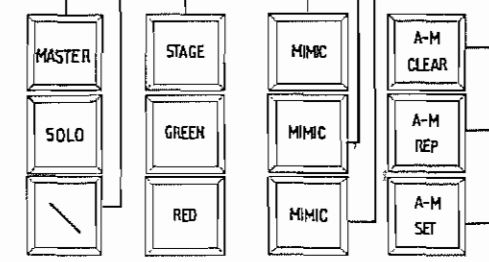

PRESET TAKE

PRESET PLUS

PRESET MINUS

PRESET CANCEL

PRESET VIEW

GREEN PLAYBACK

MEMORY SELECT

RED PLAYBACK

PALETTE RECORD  
PALETTE PLAY  
SUBMASTER MASTER

SUBMASTER RECORD  
PARK/RETURN  
SUBMASTER INDEPENDENT/RECOLLECT  
SUBMASTER VIEW

SETTING PANEL RECORD

PARK  
SETTING PANEL MASTER  
CANCEL  
MODE PUSHES  
STAGE GREEN PRESET  
RED PRESET  
DISPLAY PUSHES