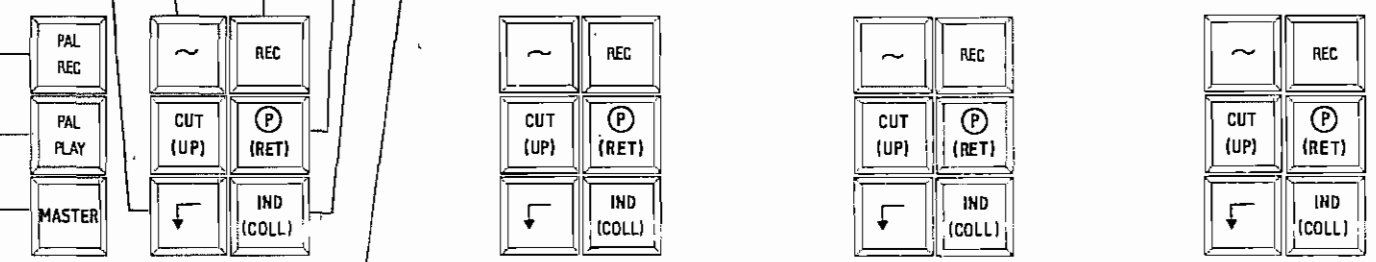

PRESET TAKE

PRESET PLUS

PRESET MINUS

PRESET CANCEL

PRESET VIEW

GREEN PLAYBACK

MEMORY SELECT

RED PLAYBACK

PALETTE RECORD  
PALETTE PLAY  
SUBMASTER MASTER

SUBMASTER RECORD  
PARK/RETURN  
SUBMASTER INDEPENDENT/RECOLLECT  
SUBMASTER VIEW

SETTING PANEL RECORD

PARK  
SETTING PANEL MASTER  
CANCEL  
MODE PUSHES  
STAGE GREEN PRESET  
RED PRESET  
DISPLAY PUSHES

AUTOMOD PUSHES

SETTING PANEL VIEW

USE INDEPENDENT

IDENT

SUBMASTER PANEL

SETTING PANEL

\* Only used when Dual Drive is supplied

TCS2 LIGHTBOARD  
FLOPPY DISC CONTROL  
PANEL LAYOUT