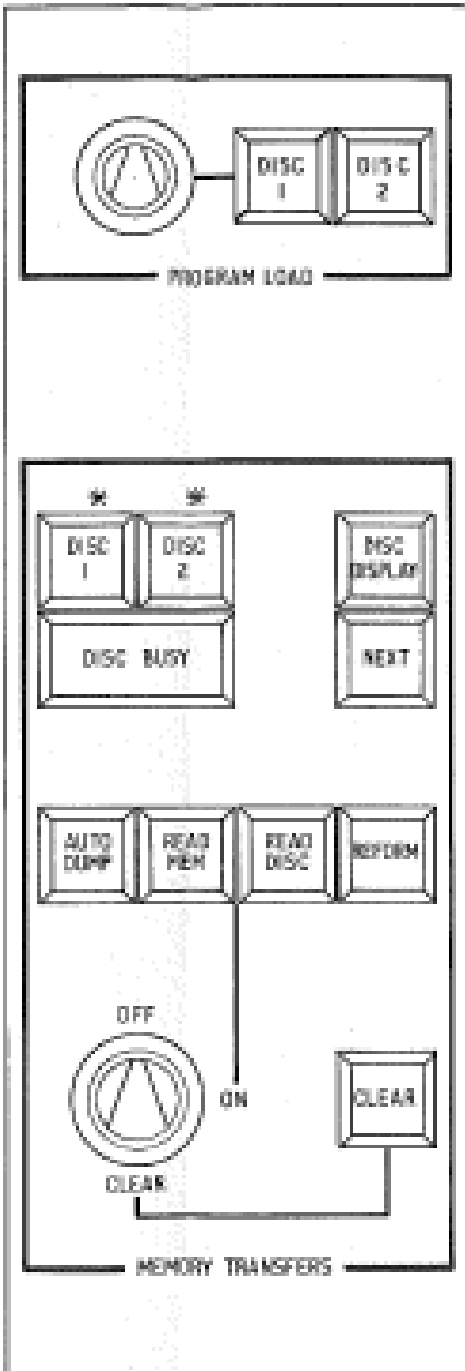

AUTOMOD PUSHES

SETTING PANEL VIEW

USE INDEPENDENT

IDENT

SUBMASTER PANEL

SETTING PANEL

\* Only used when Dual Drive is supplied

TCS2 LIGHTBOARD  
FLOPPY DISC CONTROL  
PANEL LAYOUT

TCS2 LIGHTBOARD

SUPERVISORY & KEYSWITCH PANEL LAYOUT

TCS2 LIGHTBOARD ALPHANUMERIC KEYBOARD PANEL LAYOUT

EQUIPMENT RACK FOR SYSTEMS UP TO 1280 WAYS.

EQUIPMENT RACK FOR SYSTEMS UP TO 640 WAYS.

NOTE: MAX. HEIGHTS INCLUDE 50.0 MM FOR FEET ADJUSTMENT.