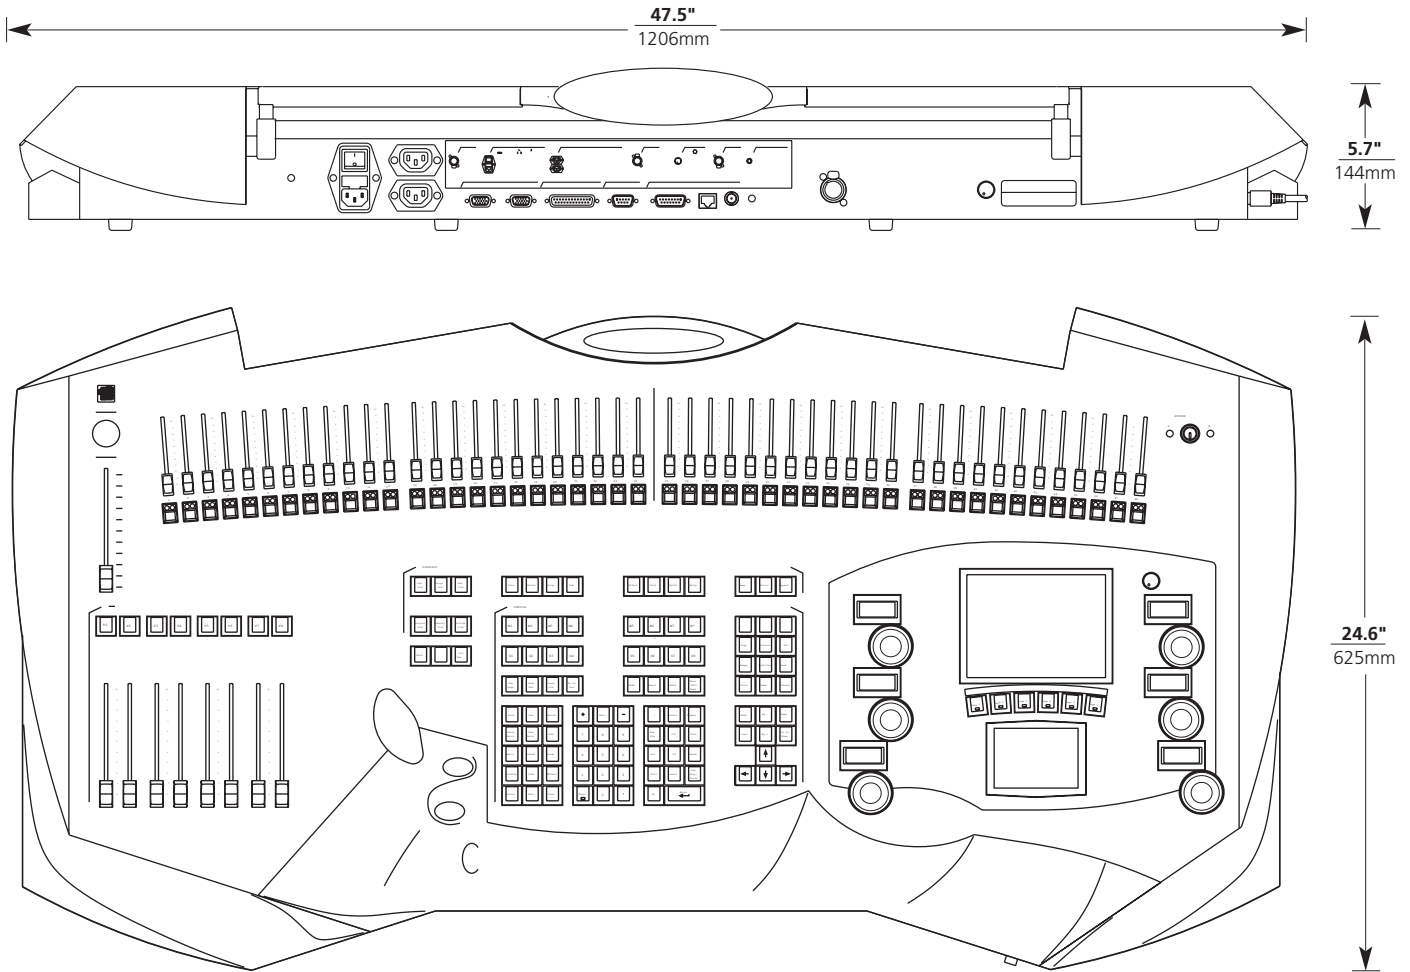

ORDERING INFORMATION

Obsession

Model#	Description
OBSNII - FP	Obsession II Facepanel

Other Products in Obsession Series

Model#	Description
OBSNII - DRC	Obsession II Designers Remote Console
OBSNII - SPS	Obsession II Single Processor System
OBSNII - DPS	Obsession II Dual Processor System

Obsession® II Facepanel

Obsession Series

PHYSICAL

Obsession II Facepanel Dimensions*

Model	Height		Width		Depth	
	inches	mm	inches	mm	inches	mm
Obsession II Facepanel	5.7	145	47.5	1206	24.6	626

Obsession II Facepanel Accessories Dimensions*

Model	Height		Width		Depth	
	inches	mm	inches	mm	inches	mm
DMX Node - rack	1.8	45	17.0	432	12.5	320
DMX Node -wallbox	8.0	203	8.0	203	4.1	105
Remote Focus Unit	1.4	34	8.5	250	5.5	140
Video Node	1.8	45	17.0	432	12.5	320
Obsession II SPS	11.0	279	23.0	584	23.2	590
Obsession II DPS	27.8	710	23.0	584	23.2	590