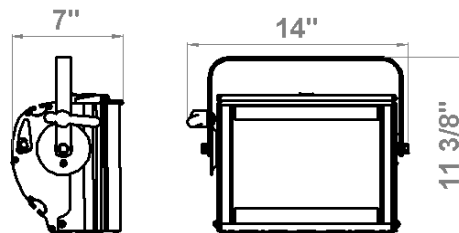

© Philips Group 2010

All rights reserved.

The Company reserves the right to make any variation in design or construction to the equipment described.
E&OE

PHILIPS
Selecon