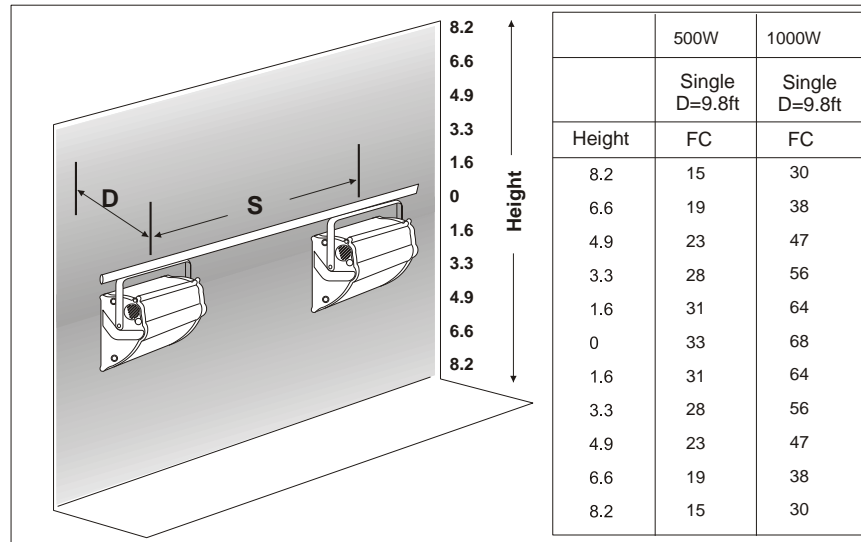

Photometric Data

Tests conducted using standard R7 4 11/16" double-ended linear lamps: 500W & 1000W 120V.

For Lux please multiply Fc by 10.7

North America

10911 Petal Street
Dallas, Texas 75238
Tel: +1 214 647 7880
Fax: +1 214 647 8030

267 5th Ave, 4th Floor
New York, NY 10016
Tel: +1 212 213 8219
Fax: +1 212 532 2593

New Zealand

19-21 Kawana Street
Northcote, Auckland 0627
Tel: +64 9 481 0100
Fax: +64 9 481 0101

Hong Kong

Unit C, Block C 14/F.,
Roxy Industrial Centre
No. 41-49 Kwai Cheong Road
Kwai Chung, N.T.
Tel: +852 2796 9786
Fax: +852 2798 6545

European Service & Distribution Centre

Marssteden 152
Enschede 7547 TD
the Netherlands
Tel: +31 53 450 0424
Fax: +31 53 450 0425

100411NA

Physical Data

1-Batten

Weight: 9lbs

Color frame size: 10 3/8" x 8"

AC supply cable: 36"

Included: 1-batten = 1x color frame, 1x safety cable, 1x C-clamp and instruction sheet.