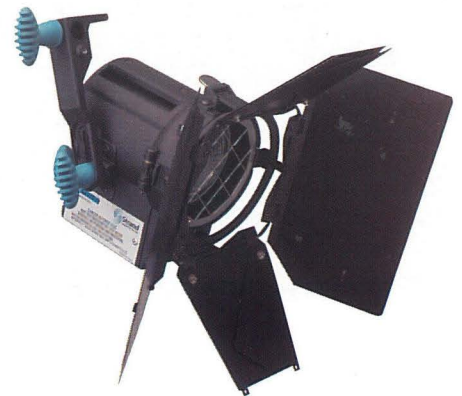

BAMBINO

Quartz Halogen Fresnels 200W/500W & 650W

The popular Bambino range was developed for use in Studios and on Location, following extensive consultation with industry professionals. Like the Studio range, the Bambino family was designed to meet the most demanding criteria of cinematographers, directors of photography, gaffers, lighting directors and rental houses. All Strand Fresnels share common components to simplify service and support.

- Superior light quality and output, producing a flatter and more even field
- High quality, rugged, durable
- Corrosion resistant for longer life
- Compatibility of parts throughout the range
- A comprehensive range of accessories, interchangeable with existing Quartzcolor products
- Easy to service and maintain: only 4 screws to remove to access the lampholder and spot/flood mechanism
- Bonding eyes and rigging hooks on larger units
- Front and back focusing on larger units
- New worm drive mechanism for precise focusing
- New focus system, easy to adapt from manual to pole operation and maintenance free
- Scratch resistant black non-reflective housing
- Bambino 500W and Bambino 650W are also available as a kit
- The complete range is UL and cUL listed and carries the international CE mark.

Bambino 200W & 500W

- 27616 Manual Operated 200W Lamp
- 27620 Manual Operated 500W Lamp
- 27626 Manual Operated 500W Lamp

Bambino 650W

- 27636 Manual Operated 650W Lamp
- 27630 Manual Operated 650W Lamp