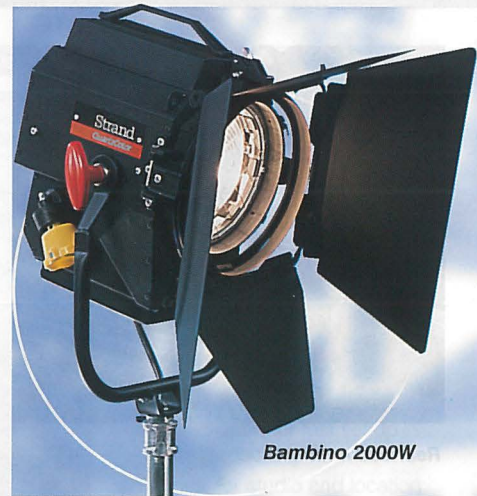

Bambino 2000W

BAMBINO™ 2000
COMPACT FRESNEL
2000W

- Compact 2kW Fresnel, comparable in size and weight to lower wattage spotlights
- Specifically designed for location lighting and for situations where physical size is a problem
- Manual or pole-operated versions
- Constructed in stainless steel for improved durability

BAMBINO™ 1000
COMPACT FRESNEL
1000W

- Powerful 1000W Fresnel comparable in size and weight to lower wattage spotlights
- Specifically designed for location lighting, rental applications and for situations where physical size may be a problem
- May be used with 1000W or 650W lamps
- Stirrup fitted with 16mm female socket

Throw	FC 5m		FC 10m		FC 15m		FC 20m	
	Ø	Ø	Ø	Ø	Ø	Ø	Ø	Ø
Bambino 500 (F 49°)	180	4.5ft	45	9ft	20	13.5ft	-	-
Bambino 500 (S 11°)	-	-	225	1.9ft	100	2.9ft	55	3.8ft

Typical performance based on 500W CP82 lamp.

Throw	10m		15m		20m		25m	
	Ø	Ø	Ø	Ø	Ø	Ø	Ø	Ø
Bambino 650 (F 49°)	110	10ft	50	15ft	25	20ft	-	-
Bambino 650 (S 11°)	-	-	290	2.9ft	160	3.8ft	100	4.8ft

Typical performance based on 650W CP89 lamp.

Throw	Lux 3m		Lux 6m		Lux 9m		Lux 12m	
	Ø	Ø	Ø	Ø	Ø	Ø	Ø	Ø
Bambino 1000 (F 56°)	1250	3.2	315	6.4	140	9.6	80	12.8
Bambino 1000 (S 12°)	7300	0.65	1825	1.3	810	1.9	460	2.5

Typical performance based on 1000W CP40 lamp.

Throw	5m		10m		15m		20m	
	Ø	Ø	Ø	Ø	Ø	Ø	Ø	Ø
Bambino 2000 (F 56.5°)	1100	5.4	275	10.7	125	16.1	70	21.5
Bambino 2000 (S 9.5°)	6400	0.8	1600	1.7	710	2.5	400	3.3

Typical performance based on 2000W CP41 lamp.

Throw	10m		20m		30m		40m	
	Ø	Ø	Ø	Ø	Ø	Ø	Ø	Ø
Bambino 5000 (F 48°)	1060	8.9	265	17.8	120	26.7	65	35.6
Bambino 5000 (S 11.5°)	4900	2.0	1225	4.0	545	6.0	305	8.0

Typical performance based on 5000W CP29 lamp.