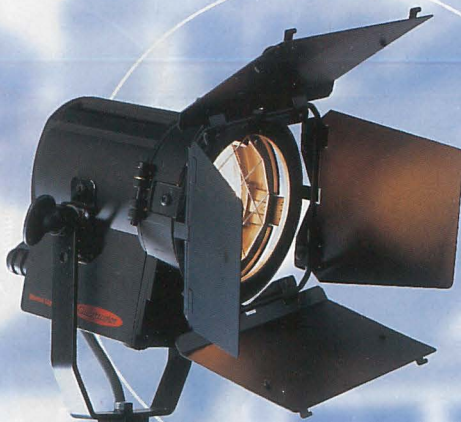

Supplied with:

4-leaf rotating barndoor, colour frame and 4 metre power cable with in-line toggle switch.

Optional Accessories:
Scrim Set; Variable Aperture Cone.

BAMBINO™ 500
COMPACT FRESNEL
500W

- * Compact and rugged design, ideal for location or studio work
- * Designed for easy handling in the studio or on location
- * Will accept 500W CP82 or 300W CP81 lamps
- * Exceptional performance from 90mm lens
- * High quality mechanics for years of reliable operation
- * Unique single sided compact stirrup available as optional accessory

Bambino 500W

| | |
|-------|---|
| 28081 | Cone, variable aperture - 110mm (4 3/8") diameter |
| 82602 | Small Gaffer Grip 16mm (5/8") spigot |
| 82020 | Spigot Adaptor 16mm to 29mm (5/8" to 1 1/8") |
| 81004 | Lightweight Stand with 16mm (5/8") spigot |
| 82003 | Safety Cable, 457mm (18") |

Bambino 500

Bambino 500 joins the new range of QuartzColor compact fresnels and features the same rugged die cast aluminium construction with wide lamp access door as the popular Bambino 650.

| Cat No. | Description |
|---------|-------------------------------|
| 26634 | Bambino 500W, 240V, CP82 Lamp |
| 26633 | Bambino 500W, 230V, CP82 Lamp |

Bambino 1000W

Bambino 1000W Fresnel

Powerful compact Fresnel with 130mm diameter lens designed for location work and confined studio situations.

| Cat No. | Description |
|---------|---------------------|
| 26214 | Bambino 1000W, 240V |
| 26213 | Bambino 1000W, 230V |