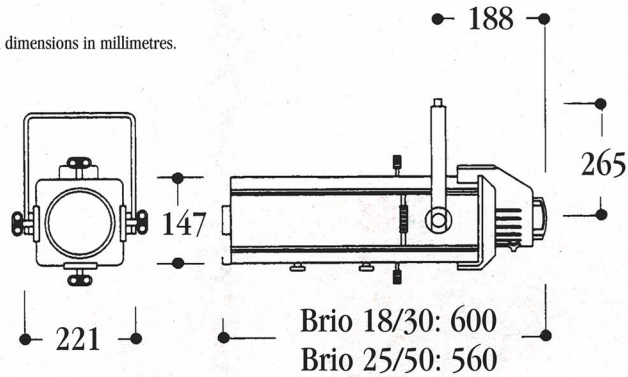

Brio

- the first zoom
'coolbeam' from

Strand Lighting

All dimensions in millimetres.

▮ Brio 18/30

	5m		10m		15m		20m		25m	
	Lux	Ø	Lux	Ø	Lux	Ø	Lux	Ø	Lux	Ø
18°	4725	3.08	1181	6.20	252	9.25	295	12.30	189	16.4
30°	3860	4.70	965	9.40	429	14.10	241	18.82	154	23.62

Weight: 6.2kg; Packed weight: 7.2kg; Packed volume: 0.048m³; Gobo size: A

Colour filter cut size: 158mm; Strand data sheet reference: 1.1.10

▮ Brio 25/50

	5m		10m		15m		20m		25m	
	Lux	Ø	Lux	Ø	Lux	Ø	Lux	Ø	Lux	Ø
25°	3804	4.08	951	8.20	428	12.25	238	16.30	152	20.40
50°	2078	6.87	520	13.14	231	19.7	130	26.27	83	32.84

Weight: 5.9kg; Packed weight: 6.9kg; Packed volume: 0.048m³; Gobo size: A

Colour filter cut size: 158mm; Strand data sheet reference: 1.1.10

Technical Specification

Strand Lighting

Strand Lighting reserves the right to make any variation in design, construction or specification to the equipment described.
 London - Rome - Hannover - New York - LA - Toronto - Hong Kong
 © Copyright Strand Lighting Limited - September 1997