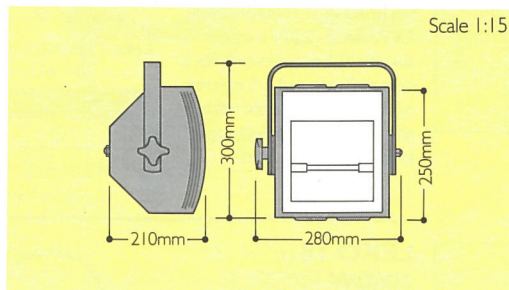

NOCTURNE 500
MkII 500W
FLOODLIGHT

22 720 10 3.75kg

Medium angle symmetrical flood.

Supplied with 500W Class K1 240V frosted long life linear lamp (220V may be specified) and fitted with 1.5 metres of power cable (open ends).

For performance details please refer to data sheet.

Accessories for
Nocturne 500 Mk II
Floodlight

4mm Wire safety mesh for use with all current 500W units (an alternative to wire guard and holder for safety glass) **23 856 23**

Wire guard and holder for safety glass **23 856 19**

Safety glass (requires holder 23 856 19) **27 720 00**

Non-rotatable barndoor **23 212 02**

Additional colour frame **27 261 09**

Accessories for
Nocturne 1000 Mk II
Floodlight

4mm Wire safety mesh for use with current 1000W unit (an alternative to wire guard and holder for safety glass) **23 856 24**

Wire guard and holder for safety glass **23 856 00**

Safety glass (requires holder 23 856 00) **27 721 00**

Colour frame extension (cannot be used with barndoors) **23 856 20**

Extra colour frame for extended holder **23 856 22**

Non-rotatable barndoor **23 211 07**

Additional colour frame **27 263 08**

Additional Accessories

Hook clamp **26 483 07**

Safety chain **26 064 18**

Lamps

Nocturne 500

K1 (Frosted), 500W, 240V lamp **34 275 01**

220V lamp **34 275 1T**

Lamps

Nocturne 1000

K4 (Frosted), 1000W, 240V lamp **34 271 18**

220V lamp **34 271 26**

For details of other lamps which may be used with Nocturne Floodlights refer to Section 6.