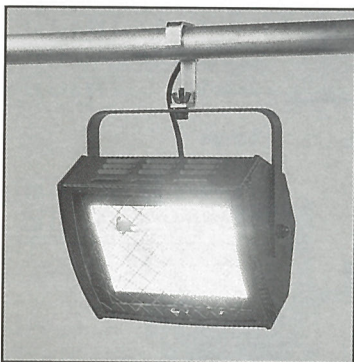

NOCTURNE &
CODA
FLOODLIGHTS/
CYCLIGHTS

These complementary ranges of Flood/Cyc lights for linear halogen lamps, provide a choice of symmetrical or asymmetrical light distribution. Nocturne has a symmetrical distribution with extra intensity in the centre for more directional lighting or increased throw. Coda has an asymmetrical light distribution which ensures even colour wash when mounted close to the top of a Cyc or Backcloth. Nocturnes are available as single units only in either 500W or 1000W ratings, whilst Coda is available with a rating of 500W, in single, triple and quadruple units.

NOCTURNE 500
MkII 500W
FLOODLIGHT

22 720 10 3.75kg

Medium angle symmetrical flood.

Supplied with 500W Class K1 240V frosted long life linear lamp (220V may be specified) and fitted with 1.5 metres of power cable (open ends).

For performance details please refer to data sheet.

Accessories for
Nocturne 500 Mk II
Floodlight

4mm Wire safety mesh for use with all current 500W units (an alternative to wire guard and holder for safety glass) **23 856 23**

Wire guard and holder for safety glass **23 856 19**

Safety glass (requires holder 23 856 19) **27 720 00**

Non-rotatable barndoor **23 212 02**

Additional colour frame **27 261 09**

Accessories for
Nocturne 1000 Mk II
Floodlight

4mm Wire safety mesh for use with current 1000W unit (an alternative to wire guard and holder for safety glass) **23 856 24**

Wire guard and holder for safety glass **23 856 00**

Safety glass (requires holder 23 856 00) **27 721 00**

Colour frame extension (cannot be used with barndoors) **23 856 20**

Extra colour frame for extended holder **23 856 22**

Non-rotatable barndoor **23 211 07**

Additional colour frame **27 263 08**

Additional Accessories

Hook clamp **26 483 07**

Safety chain **26 064 18**

Lamps

Nocturne 500

K1 (Frosted), 500W, 240V lamp **34 275 01**