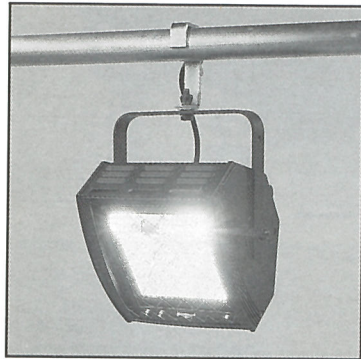

NOCTURNE &  
CODA  
FLOODLIGHTS/  
CYCLIGHTS

These complementary ranges of Flood/Cyc lights for linear halogen lamps, provide a choice of symmetrical or asymmetrical light distribution. Nocturne has a symmetrical distribution with extra intensity in the centre for more directional lighting or increased throw. Coda has an asymmetrical light distribution which ensures even colour wash when mounted close to the top of a Cyc or Backcloth. Nocturnes are available as single units only in either 500W or 1000W ratings, whilst Coda is available with a rating of 500W, in single, triple and quadruple units.

NOCTURNE 500  
MkII 500W  
FLOODLIGHT

**22 720 10** 3.75kg

Medium angle symmetrical flood.

Supplied with 500W Class K1 240V frosted long life linear lamp (220V may be specified) and fitted with 1.5 metres of power cable (open ends).

For performance details please refer to data sheet.

Accessories for  
Nocturne 500 Mk II  
Floodlight

4mm Wire safety mesh for use with all current 500W units (an alternative to wire guard and holder for safety glass) **23 856 23**