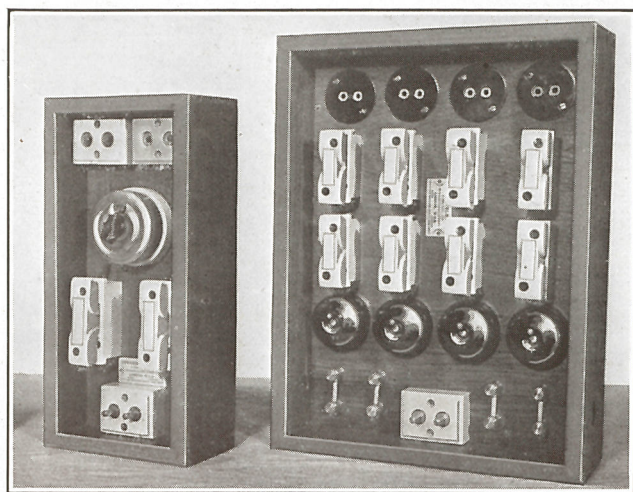

STRAND PLUGS AND SOCKETS

PLUG BOARDS

Constructed of teak, they are made to withstand the hard usage customary on the stage. Below are listed a few standard types, but they can be made up to suit individual requirements.

G 210

G 206

G 205 4-way Stage Shoe

(3-30 amp. 2-pin female plugs, paralleled to one 30 amp. male feed)

PRICE ... £1 3 6 Nett

Plug, switch, and fuse boards, with 30 amp. main plug, and 10 amp. plugs to each way. 15 ampere quick break switches, Home Office pattern fuses, and protected series terminals for dimmers if required.

											PRICE				
											£	s.	d.		
G 206	4-way, 2-pin	4	10	0	Nett
G 207	6-way, 2-pin	6	15	0	„
G 208	4-way, 3-pin	5	5	0	„
G 209	6-way, 3-pin	7	17	6	„

ARC BOARDS

With 30 amp. rotary quick break switch, male 30 amp. socket for incoming main. Female 30 amp. for outgoing main. Series terminals or socket for resistances. 30 amp. Home Office fuses.

											PRICE				
											£	s.	d.		
G 210	1-way	2	15	0	Nett
G 211	2-way	5	7	6	„
G 212	4-way	10	3	6	„

Telephone :
Temple Bar 7464 (6 lines).

**STRAND ELECTRIC
AND ENGINEERING CO., LTD.**

Telegraphic Address :
Spotlite, Rand, London.