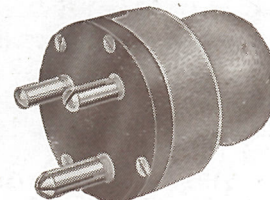

30 amp. plugs, of hard wood with fibre base and substantial brass pins.

- G 199 Male, female, or differential

PRICE

3s. 9d. each

30 amp. sockets, consisting of solid china bases with heavy brass terminals.

- G 200 Male, female or differential... ..

3s. 9d. ..

Two-pin Type

Two-pin Type

THREE-PIN TYPE

Plug top of hard wood with fibre base. Sockets of white porcelain with black fibre strip. Substantial brass pins. "Earth" pin extra large with visible connection.

- G 201 15 amp. plug, male ...
- G 202 15 amp. socket, female...
- G 203 30 amp. plug, male ...
- G 204 30 amp. socket, female...

PRICE

- 4s. 6d. each
- 4s. 6d. ..
- 6s. 0d. ..
- 6s. 0d. ..

Three-pin Type