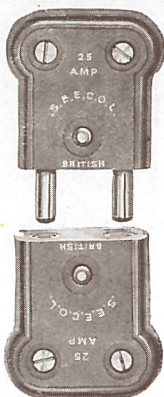

STRAND PLUGS AND SOCKETS

Connector Type

CONNECTOR TYPE

Made in moulded "Kalenite," with threaded outlet cord grip.

- G 194 5 amp. size, male and female
- G 195 10 amp. size, male and female, with earth connection
- G 196 10 amp. size, male and female, with buckle clips ...

PRICE

- 5s. 0d. per pair
- 6s. 0d. ..
- 7s. 0d. ..

DOMINO TYPE

Miniature plugs for connecting up stage prop. fittings.

- G 197 3 amp. size
- G 198 5 amp. size

PRICE

- 2s. 0d. per pair
- 2s. 6d. ..

TWO-PIN TYPE

30 amp. plugs, of hard wood with fibre base and substantial brass pins.

- G 199 Male, female, or differential

PRICE

3s. 9d. each

30 amp. sockets, consisting of solid china bases with heavy brass terminals.

- G 200 Male, female or differential... ..

3s. 9d. ..

Two-pin Type

Two-pin Type

THREE-PIN TYPE

Plug top of hard wood with fibre base. Sockets of white porcelain with black fibre strip. Substantial brass pins. "Earth" pin extra large with visible connection.