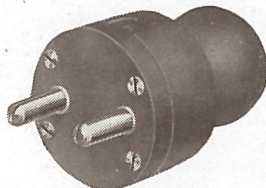

PRICE

- 5s. 0d. per pair
- 6s. 0d. ..
- 7s. 0d. ..

DOMINO TYPE

Miniature plugs for connecting up stage prop. fittings.

- G 197 3 amp. size
- G 198 5 amp. size

PRICE

- 2s. 0d. per pair
- 2s. 6d. ..

TWO-PIN TYPE

30 amp. plugs, of hard wood with fibre base and substantial brass pins.

- G 199 Male, female, or differential

PRICE

3s. 9d. each

30 amp. sockets, consisting of solid china bases with heavy brass terminals.

- G 200 Male, female or differential... ..

3s. 9d. ..

Two-pin Type

Two-pin Type

THREE-PIN TYPE

Plug top of hard wood with fibre base. Sockets of white porcelain with black fibre strip. Substantial brass pins. "Earth" pin extra large with visible connection.

- G 201 15 amp. plug, male ...
- G 202 15 amp. socket, female...
- G 203 30 amp. plug, male ...
- G 204 30 amp. socket, female...

PRICE

- 4s. 6d. each
- 4s. 6d. ..
- 6s. 0d. ..
- 6s. 0d. ..

Three-pin Type