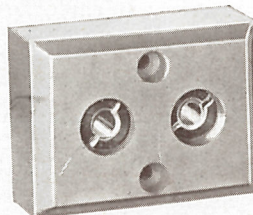

STRAND PLUGS AND SOCKETS

Connector Type

CONNECTOR TYPE

Made in moulded "Kalenite," with threaded outlet cord grip.

- G 194 5 amp. size, male and female
- G 195 10 amp. size, male and female, with earth connection
- G 196 10 amp. size, male and female, with buckle clips ...

PRICE

- 5s. 0d. per pair
- 6s. 0d. ..
- 7s. 0d. ..

DOMINO TYPE

Miniature plugs for connecting up stage prop. fittings.

- G 197 3 amp. size
- G 198 5 amp. size

PRICE

- 2s. 0d. per pair
- 2s. 6d. ..

TWO-PIN TYPE

30 amp. plugs, of hard wood with fibre base and substantial brass pins.

- G 199 Male, female, or differential

PRICE

3s. 9d. each

30 amp. sockets, consisting of solid china bases with heavy brass terminals.

- G 200 Male, female or differential... ..

3s. 9d. ..

Two-pin Type

Two-pin Type

THREE-PIN TYPE

Plug top of hard wood with fibre base. Sockets of white porcelain with black fibre strip. Substantial brass pins. "Earth" pin extra large with visible connection.