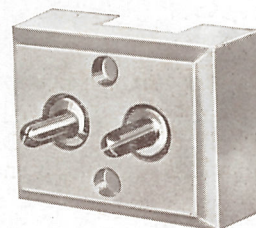

STRAND PLUGS AND SOCKETS

Connector Type

CONNECTOR TYPE

Made in moulded "Kalenite," with threaded outlet cord grip.

- G 194 5 amp. size, male and female
- G 195 10 amp. size, male and female, with earth connection
- G 196 10 amp. size, male and female, with buckle clips ...

PRICE

- 5s. 0d. per pair
- 6s. 0d. ..
- 7s. 0d. ..

DOMINO TYPE

Miniature plugs for connecting up stage prop. fittings.

- G 197 3 amp. size
- G 198 5 amp. size

PRICE

- 2s. 0d. per pair
- 2s. 6d. ..

TWO-PIN TYPE

30 amp. plugs, of hard wood with fibre base and substantial brass pins.

- G 199 Male, female, or differential

PRICE

3s. 9d. each

30 amp. sockets, consisting of solid china bases with heavy brass terminals.

- G 200 Male, female or differential... ..

3s. 9d. ..

Two-pin Type

Two-pin Type

THREE-PIN TYPE

Plug top of hard wood with fibre base. Sockets of white porcelain with black fibre strip. Substantial brass pins. "Earth" pin extra large with visible connection.