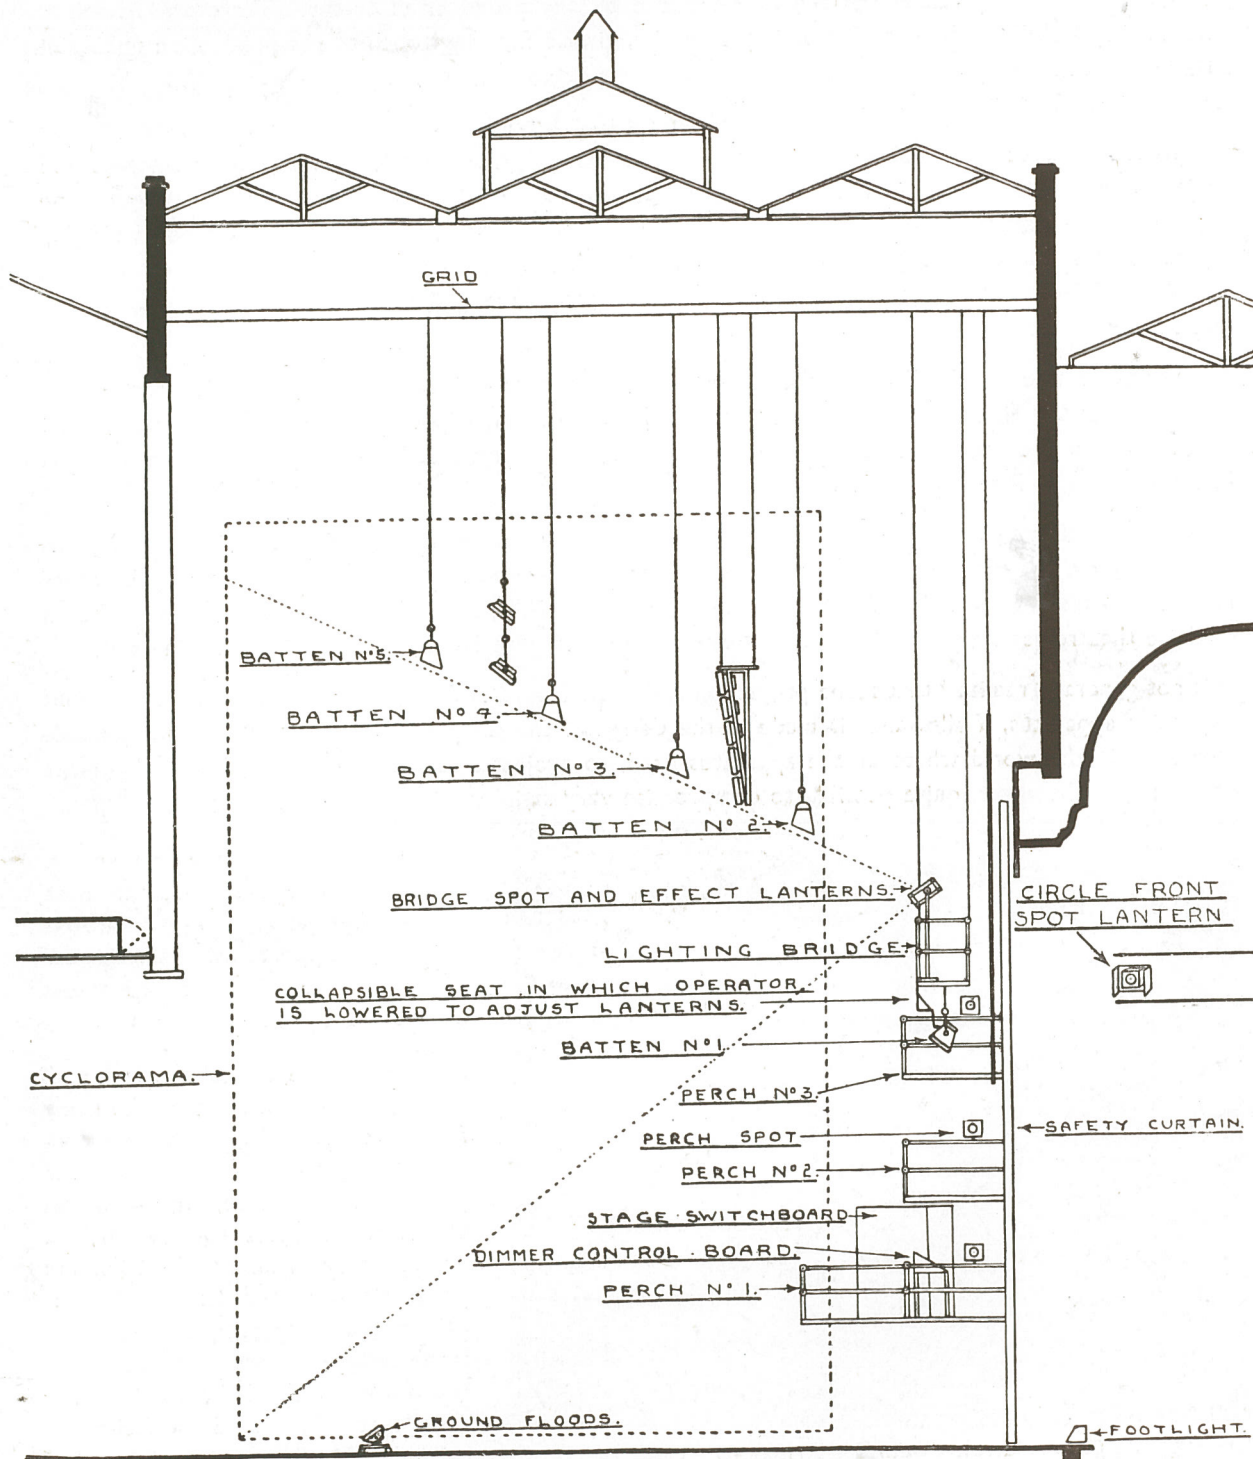

STRAND CYCLORAMA LIGHTING

ROYAL OPERA HOUSE, COVENT GARDEN, LONDON

Fig. 7.—General View of the New Strand Electric Stage Lighting Installation, showing Battens, Footlights and Bank of One Hundred and Fifty 1,000-watt Lanterns used to illuminate the Cyclorama.

**STRAND ELECTRIC
AND ENGINEERING CO., LTD.**

Telephone :
Temple Bar 7464 (6 lines).

Telegraphic Address :
Spotlite, Rand, London.

FLORAL STREET, COVENT GARDEN, W.C.2