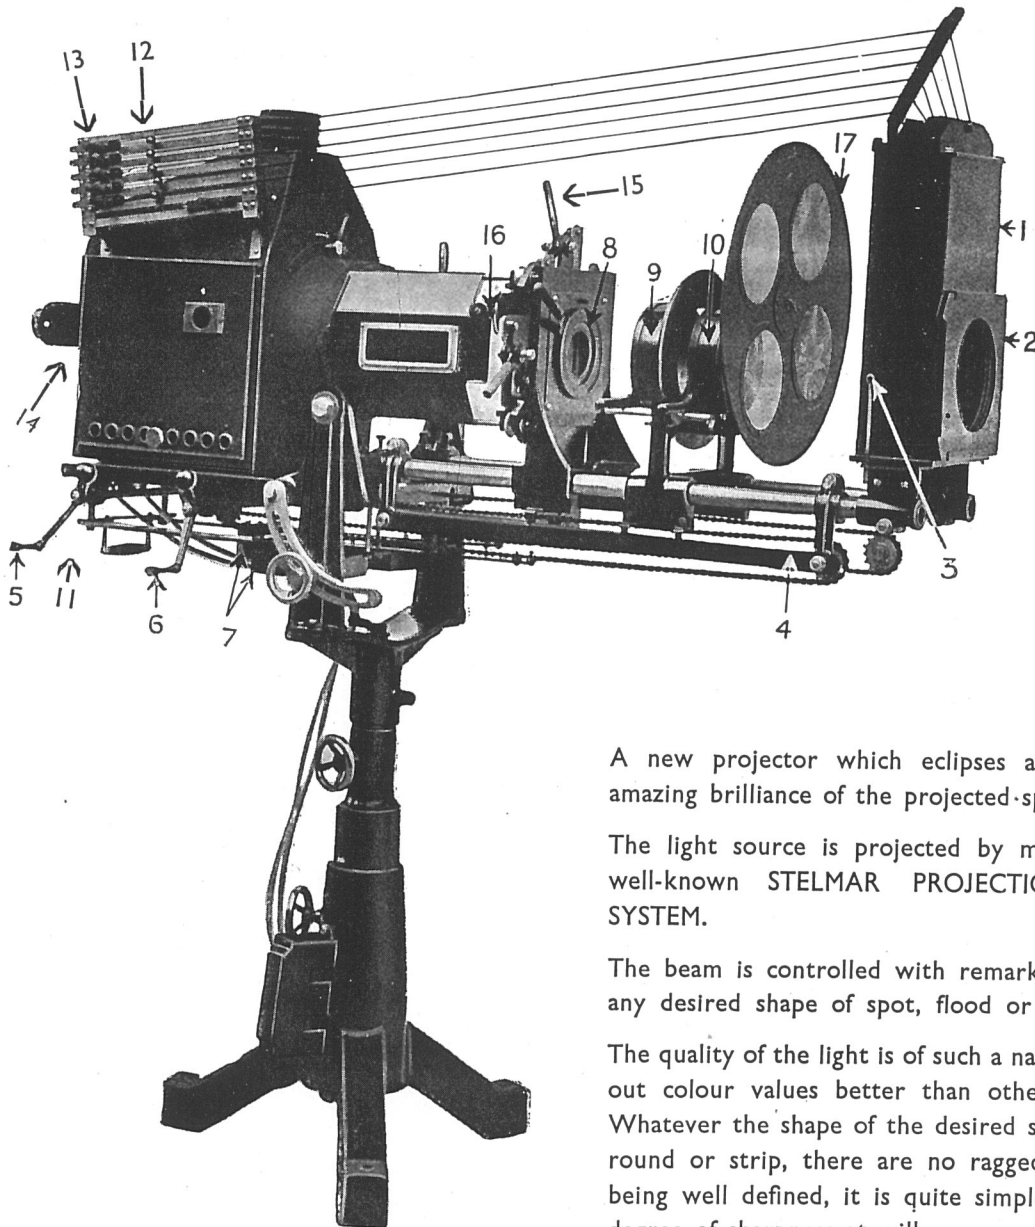

# STRAND ARC SPOTLIGHTS

THE STELMAR HIGH INTENSITY SPOT AND FLOOD PROJECTOR

..  
PRICE  
ON  
APPLICATION  
..

- |   |   |
|---|---|
| 1. Interchangeable colour frames in separate guides.                  | 8. Adjustable spot iris diaphragm.  |
| 2. Runners for additional colour mediums.                             | 9. Flood lens holder.   |
| 3. Viewscope object finder.   | 10. Spot lens holder.   |
| 4. Pre-set spot and flood indicator scale.                            | 11. Master black-out controller.  |
| 5. Controller for effects, flood and spot lighting.                   | 12. Quick release colour medium controllers.  |
| 6. Controller for spot and flood lenses.                              | 13. Windows indicating colour operated by controllers.                                  |
| 7. Counterweights ensuring perfect balance of spotlight at any angle. | 14. Viewscope object finder.  |
|   | 15. Heavy type vertical and horizontal cut-offs for focussed strip and masked lighting. |
|   | 16. Runners for effects.  |
|   | 17. Interchangeable colour wheel.   |

A new projector which eclipses all others by the amazing brilliance of the projected-spot.

The light source is projected by means of the now well-known STELMAR PROJECTION LIGHTING SYSTEM.

The beam is controlled with remarkable ease to give any desired shape of spot, flood or effect.

The quality of the light is of such a nature that it brings out colour values better than other types of lamp. Whatever the shape of the desired spot, be it square, round or strip, there are no ragged edges, the spot being well defined, it is quite simple to produce any degree of sharpness at will.

The whole projector can be tilted and moved through any angle of tilt with finger pressure, perfect counterweighting gives wonderful balance.

A special gun sight is a feature of every Stelmar spot, enabling the operator to pre-set his spot for any desired position before opening the dowser.