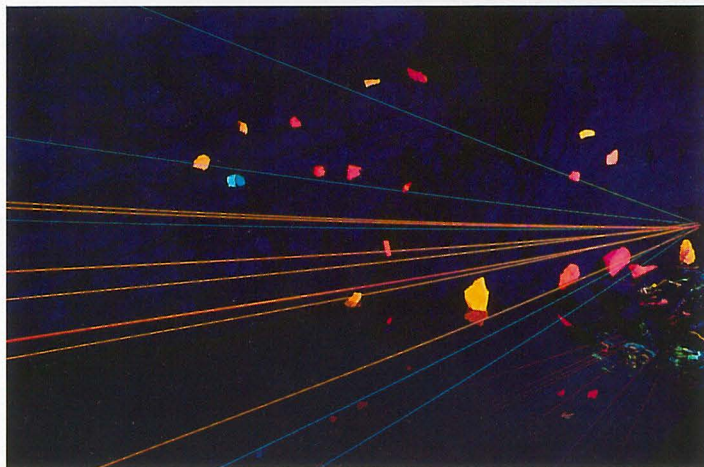

■ Finnish lighting designer Ekku Peltomäki created *The Stream of Life*, a 13-part light installation in a cave 300 kilometers from Helsinki. *Growth* (1) used thousands of serial-wired Christmas tree lights hidden in the sand. *Explosion* (2) used hundreds of meters of 3mm florescent rope. Stones were painted with florescent paint, on top of which were blacklight neon tubes.

1

2

LIGHTS

Control Desk — Celco Series 2
30-channel
Avolites 30 CH/2kw dimmer rack
24 Thomas PAR 64 1kw
16 Thomas PAR 64 ACL's
3 Thomas PAR 64 Raylites
12 ADB 1kw fresnels
6 CCT 1kw Projector profiles
1 1500w effect projector

LASER & EFFECTS

4 Color Ray 2 Systems
Control Amstrad PPC 512
7w Argon laser American Laser Co. 909
5w Krypton laser American Laser Co. 909K
Optics Desk LM 10
7w Argon laser Spectra Physics 168
Optics Desk LMF 1

SOUND

Studiomaster 84 mixer
TEAC 4-track taperecorder
4 Bose 802
Yamaha 250w amps

CUE INTERNATIONAL

Don't miss an issue. . .
subscribe today!
Phone: (0442) 876661
FAX: (0442) 872279
or send this coupon to:

Cue International
5 River Park Estate
Berkhamsted
Herts HP4 1HL
England

YES! Please send me CUE for one year
(6 issues) at only. . .

- ☐ £10.50 (UK)
- ☐ £13.50 (Europe & overseas)
- ☐ £17.95 (Air outside of Europe)

Name _____

Company _____

Address _____

Country _____

Postal Code _____

- ☐ Payment enclosed
- ☐ Bill me later
- ☐ Charge my credit card. . .
- ☐ Barclaycard/Visa/Trustcard
- ☐ Access/Mastercard/Eurocard

AVC No.

Signature _____

Card Expires _____

A307