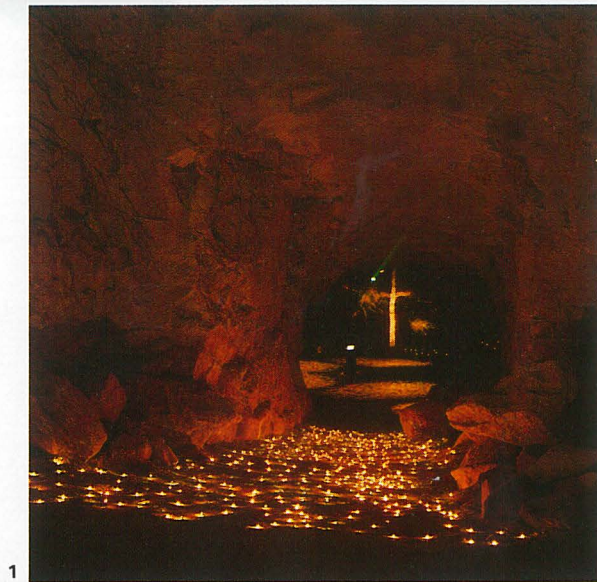

■ Finnish lighting designer Ekku Peltomäki created *The Stream of Life*, a 13-part light installation in a cave 300 kilometers from Helsinki. *Growth* (1) used thousands of serial-wired Christmas tree lights hidden in the sand. *Explosion* (2) used hundreds of meters of 3mm florescent rope. Stones were painted with florescent paint, on top of which were blacklight neon tubes.