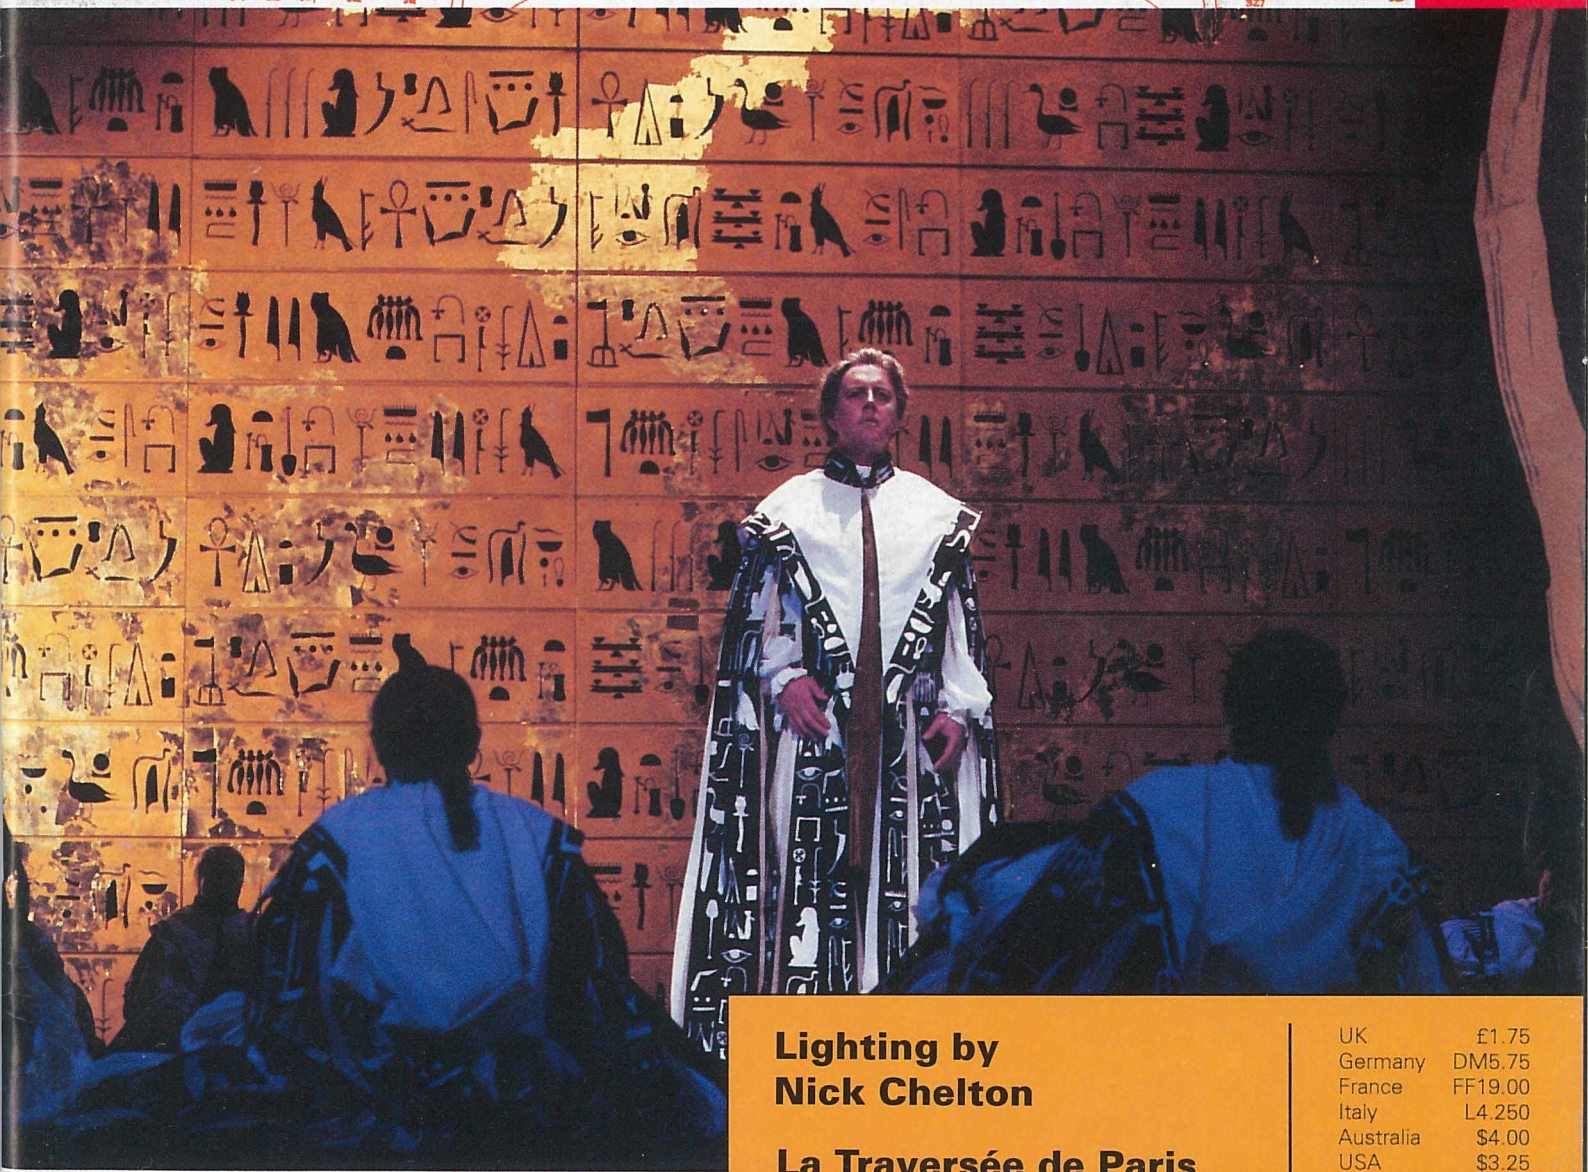

CLE INTERNATIONAL

THEATRE
OPERA
DANCE
FILM
TELEVISION
CLUBS
CONCERTS

**Lighting by
Nick Chelton**

La Traversée de Paris

UK	£1.75
Germany	DM5.75
France	FF19.00
Italy	L4.250
Australia	\$4.00
USA	\$3.25