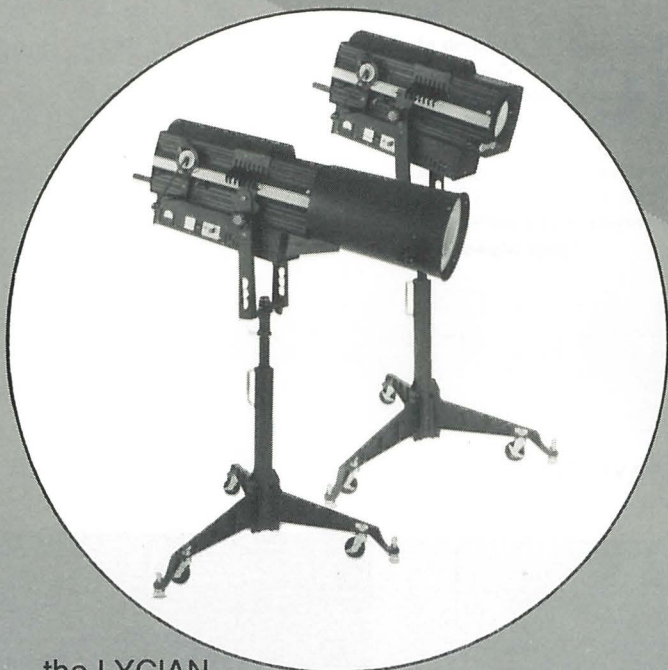

DO YOU SEE SPOTS
BEFORE YOUR EYES?

the LYCIAN
SUPERARCS

THE LYCIAN SUPERARC 400's ARE TRULY UNIQUE IN A WORLD OF EVER-MORE SPECIALIZED LIGHTING INSTRUMENTS. WITH UNIQUE PATENTED OPTICS, THESE COMPACT POWER HOUSES DO AWAY WITH THE WORD "COMPROMISE".

**SUPERARC -400 STANDARD THROW
MODEL 1266**

WORLD ACCEPTED STANDARD FOR ON-STAGE, MID-RANGE, HIGH INTENSITY FOLLOW SPOTLIGHTING UTILIZING THE HTI -400/24 METAL HALIDE LAMP. 5600°K. CONSISTENT COLOR RENDITION, EXCLUSIVE EXTERNALLY OPERABLE, CONTINUOUSLY VARIABLE, PEAK/FLAT FIELD ADJUSTMENT. EXCLUSIVE SINGLE LEVER ZOOM SPOT SIZE CONTROL 15' - 200' THROW.

**SUPERARC -400 LONG THROW
MODEL 1267**

BIG BROTHER OF OUR MODEL 1266, THE 1267 IS SUITABLE FOR MEDIUM TO LONG THROW APPLICATIONS, EQUALLY SUITED FOR A 100' THROW AND INTENSIVE PENCIL OF LIGHT AT 500'. AS A FRONT-OF-HOUSE FOLLOWSPOT, THE SUPERARCS HAVE BECOME THE CHOICE OF DISCERNING PROFESSIONALS WHERE QUALITY, CONVENIENCE, BRILLIANCE, AND EASE OF OPERATIONS ARE WATCHWORDS.

the LYCIAN
STARKLITE^{1200 HMI}

**MODEL 1271
MODULAR FOLLOW
SPOTLIGHT**

RAPIDLY BECOMING THE MOST SOUGHT AFTER TRUSS MOUNTED FIXTURE. MAXIMUM LIGHT OUTPUT FOR OPTIMUM PENETRATION. IDEAL FRONT-OF-HOUSE FOLLOWSPOT. NOW APPEARING IN MAJOR TOURS. ASSORTMENT OF WIDE ANGLE, LONG OR MEDIUM LENS ASSEMBLIES, AND OTHER MODULES.