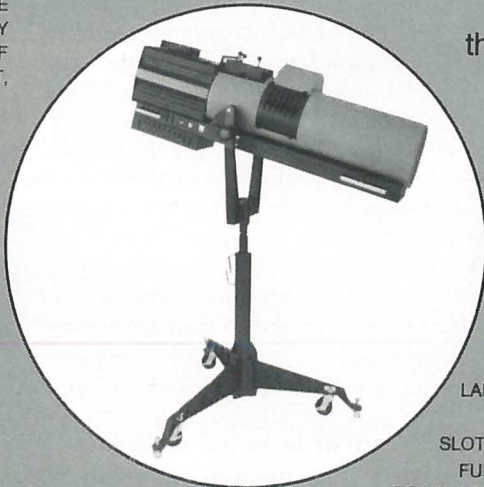

**SUPERARC -400 STANDARD THROW
MODEL 1266**

WORLD ACCEPTED STANDARD FOR ON-STAGE, MID-RANGE, HIGH INTENSITY FOLLOW SPOTLIGHTING UTILIZING THE HTI -400/24 METAL HALIDE LAMP. 5600°K. CONSISTENT COLOR RENDITION, EXCLUSIVE EXTERNALLY OPERABLE, CONTINUOUSLY VARIABLE, PEAK/FLAT FIELD ADJUSTMENT. EXCLUSIVE SINGLE LEVER ZOOM SPOT SIZE CONTROL 15' - 200' THROW.

**SUPERARC -400 LONG THROW
MODEL 1267**

BIG BROTHER OF OUR MODEL 1266, THE 1267 IS SUITABLE FOR MEDIUM TO LONG THROW APPLICATIONS, EQUALLY SUITED FOR A 100' THROW AND INTENSIVE PENCIL OF LIGHT AT 500'. AS A FRONT-OF-HOUSE FOLLOWSPOT, THE SUPERARCS HAVE BECOME THE CHOICE OF DISCERNING PROFESSIONALS WHERE QUALITY, CONVENIENCE, BRILLIANCE, AND EASE OF OPERATIONS ARE WATCHWORDS.

LYCIAN
STAGE LIGHTING

LYCIAN QUALITY, SERVICE, RESEARCH AND DESIGN ARE...SECOND TO NONE.

LYCIAN STAGE LIGHTING KINGS HWY PO BOX D SUGAR LOAF NY 10981-0214 (914) 469-2285 FAX (914) 469-5355

THE PROFESSIONAL LINE

the LYCIAN
STARKLITE^{1200 HMI}

**MODEL 1271
MODULAR FOLLOW
SPOTLIGHT**

RAPIDLY BECOMING THE MOST SOUGHT AFTER TRUSS MOUNTED FIXTURE. MAXIMUM LIGHT OUTPUT FOR OPTIMUM PENETRATION. IDEAL FRONT-OF-HOUSE FOLLOWSPOT. NOW APPEARING IN MAJOR TOURS. ASSORTMENT OF WIDE ANGLE, LONG OR MEDIUM LENS ASSEMBLIES, AND OTHER MODULES.