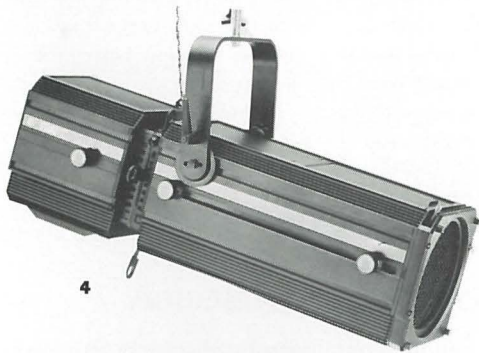

3

4

5

Unhinged

For those carpenters and TDs who have just about had it with old, standard hinges, check out Gerriets' improved loose pin hinge. Their hinge is really three hinges in one, a loose pin, a secure pin, and a tight pin hinge. The design incorporates a clip that in one direction will secure the pin from easily coming out, and in another direction will make the unit a tight pin hinge. The hinge incorporates a number of design features, including off-set screw holes, center lines for ease of separate assembly, square holes for carriage bolts, and a black, non-reflective, degreased finish. GERRIETS INTERNATIONAL, Allentown, NJ.

7

Diless talk

The Diless Selective "Touch-Tone" Intercom is a full-duplex inter-communication system. Each belt pack is equipped with a telephone-type keypad, which allows you to choose the other stations with which you want to communicate. Station-to-station, station-to-all, all-to-all, or any combination are available. Between 11 channels you can have up to 5 simultaneous calls. DILESS LTD., Helsinki, Finland.