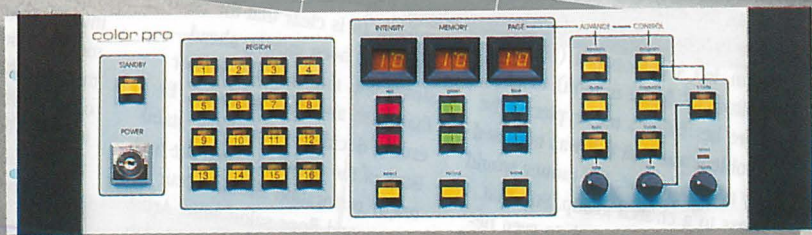

CREATE A

COLOR SENSATION

LUMINAIRE

- DICHROIC COLOR CHANGE SYSTEM
- HARD EDGE BEAM
- ADJUSTABLE FOCUS
- PATTERN CAPABILITY
- MR16 LAMP TECHNOLOGY
- EASY LAMP REPLACEMENT

color pro

CONTROLLER

- 9 MEMORIES—99 PAGES EACH
- UNIQUE TOUCH PANEL INTERFACE
- MUSIC COLOR SYNTHESIS
- 16 CHANNELS
- MASTER DIMMER

Color Pro . . . paint from its rich dichroic palette to create a constellation of vibrant color. Or throw a subtle pastel wash. Or splash a room in ever-changing hues of sound-synchronized light.

- Non-mechanical color change
- Virtually infinite color possibilities
- Dichroic filtration
- Adjust both hue and intensity with the push of a button
- Sequencing, dimming and programming effects