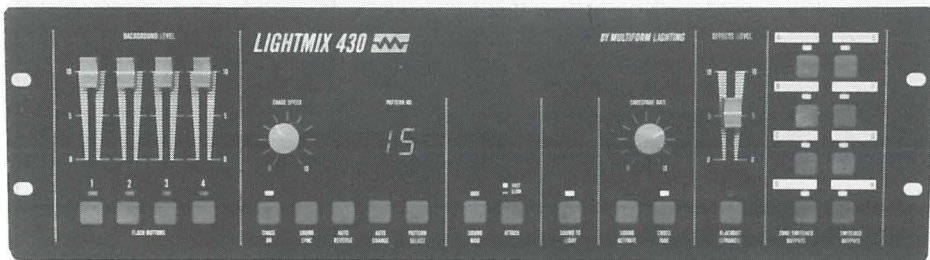

5

7

8

5

Flower Power

The Strobeflower strobe lighting system, available from Optikinetics, delivers high colour temperature light beams which cut through any light show with synchronised colour change and a choice of strobe or continuous lamp output. Different pattern combinations of colour and channel switching can be set up on the 4-channel multiplex controller with membrane touch pads. OPTIKINETICS, Bedfordshire, England.

6

Hot Filters

Lee Filters Limited, suppliers of filters for the lighting cameraperson, has recently introduced a new polycarbonate range of polyester camera and lighting filters—the HT series—for high temperature applications. The HT series is purported to have unbeatable heat resistance for prolonged use. The HT range is available in sheets or rolls, and conforms to BS3944 standard. LEE FILTERS LIMITED; Hampshire, England.

7

Multise Multiform

A low-voltage 4-channel lighting controller for clubs and theatres, the Lightmix 430, has been developed by Multiform Lighting. The controller combines all the facilities needed for four fully dimmable zones in one package. It also has background-level controls and flash buttons for manual control. The automatics allow switching or fading with the patterns or the brightness synchronised to the audio output. MULTIFORM LIGHTING; East Sussex, England.

8

Small yet powerful

The Colibri, from Abstract Electronics AB, is the first compact moving light to use the MR-16 lamp. The Colibri system consists of automated fixtures, scanning mirrors, and a wide range of controllers, including an interface for zero-to-10-volt consoles, allowing a wide variety of uses. ABSTRACT ELECTRONICS AB; Stockholm, Sweden.