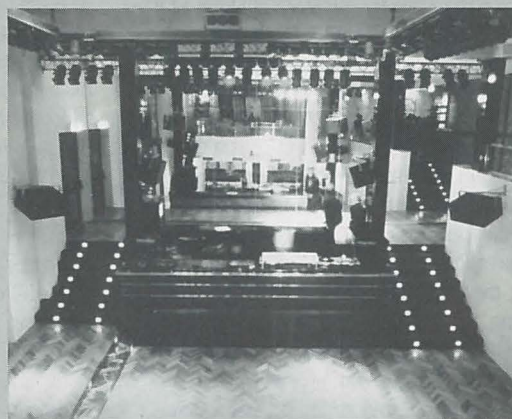

6

CLUB SPECIFICATIONS

VERTIGO 5, 6

Address: Via San Luca, Bologna, Italy

Opening date: January 18, 1989

Designer: Luca Tausini, TAUSANI, FERRINI & LUCCHI P. le Ceccarini, 5, 47036 Riccione, Italy

Lighting Equipment:

8 super scanners, 18 fixed barriers, 4 maxi sweepers (10 x 150w), 4 carousel 12, 32 150w scanners, 10 1500w strobes, 8 1000w halogen spots, 24 par 64 cans, 128 beta 150w spots (Programsistem, San Clemente, Italy)

Controllers:

Computerized control unit for super scanners, 24-channel multi-scene desk, 6 piano 434, 22 MP2 power packs, 3 commander PSU (Programsistem, San Clemente, Italy)

Sound System:

Disco—4 Nexo SI 2000 3-way system, 6 Nexo PC 115 speaker cabs, 4 Australian monitor amps, 2 c audio sr. 404 amps, 1 Abst m. 1000 amp, 1 Nexo TD controller, 2 Nexo PC pro processor, 1 Cloud 900 mixer, 3 Technics SL 1200 turntables. Piano Bar—4 Nexo PC 115 3-way cabs, 1 Australian 1000 monitor amp, 1 platinum 24 channel mixer, 10 Samson radio microphones, 1 Nexo PC pro processor.

GENUX

Address: Via Fornace dei Gorgi, Lonata (BS) Italy

Opening Date: June 25, 1988

Designer: Silvestro Lolli of Reggio Emilia Via Timavo, 85, 42100 Reggio Emilia, Italy

Lighting/Effects Equipment:

8 Robot 400/SP, 84 Luxor 1000 par 64, 24 Antares 1000, 66 Jet strobe, 2 Pilota 2500 CID, 3 700 MSR profile spots, 50 40w UV floods, 422 200w floods, 41 1000w floods, 5 Accento 20-35, 2 Xenon beam, 6 mini smoke machines, 2 low smoke machines.

Controllers:

3 Uragano (48 channel) desks, 5 Quadro control units, 5 Sigma 5 power packs, 50 Rack power packs

Indoor disco

Lighting/Effects Equipment:

168 Foco pinspots, 48 Antares 1000, 220 Luxor 1000 Par 64, 14 strobe 700, 100 single syncs, 8 Robot 400 SP, 8 Coral 1200 MSR, 16 Jupiter 1200 MSR, 28 Forte Kits 400 MSR, 8 mini smoke machines, 2 low smoke machines.

Controllers:

5 Tifone desks, 90 Rack power packs

Sound System:

Mixer Pro 608, 6 Lion's LF 500 amps, 2 Lion's LF 300 amps, 12 Klipsch KP 450 LF bass units, 8 Klipsch KP 450 HL mid/high units, 2 Klipsch KP 301 cabs, 6 Klipsch RC KP 450, 2 delay units, 3 Technics turntables with Stanton 680 cartridges.

HERMITAGE

Address: Via del Pozzo, Assisi, Italy

Opening date: December 1989

Designer: Daniele Mancini, Piazza Soprammuro 7 06023 Gualdo Tadino, Italy

Lighting Equipment:

8 triangular 8 x par 36 fixed units, 2 twin rotation rotors, 2 single rotation rotors, 2 astrosraggi, 1 1500w super strobe, 12 ministrobes, 16 QPS 500AA spots, 2 perforated brass columns each containing 12 neon tubes, 8 IB control units (all customized units built and installed by Italo Bonfanti/Italy)

Sound System:

1 Freevox DJ club mixer, a mixer formula sound, 3 Technics SL 1210 MK2 turntables/Stanton 680EL cartridges, 1 Vesta fire digital delay, 2 Klark-Teknik DN 300 eq's, 1 BSS FDS 360 crossover, 1 BSS DPR 402 compander, 1 Technics SL P 1200 CD deck, 2 JBL 4401 monitors, 8 Cerwin Vega DMT 1 mid/high cabs, 2 Turbosound TSE 218 sub woofers, 2 EMB CS 480 + 480w amps, 4 EMB CS 1 200 + 200s amps, 1 EMB P 4 amp.