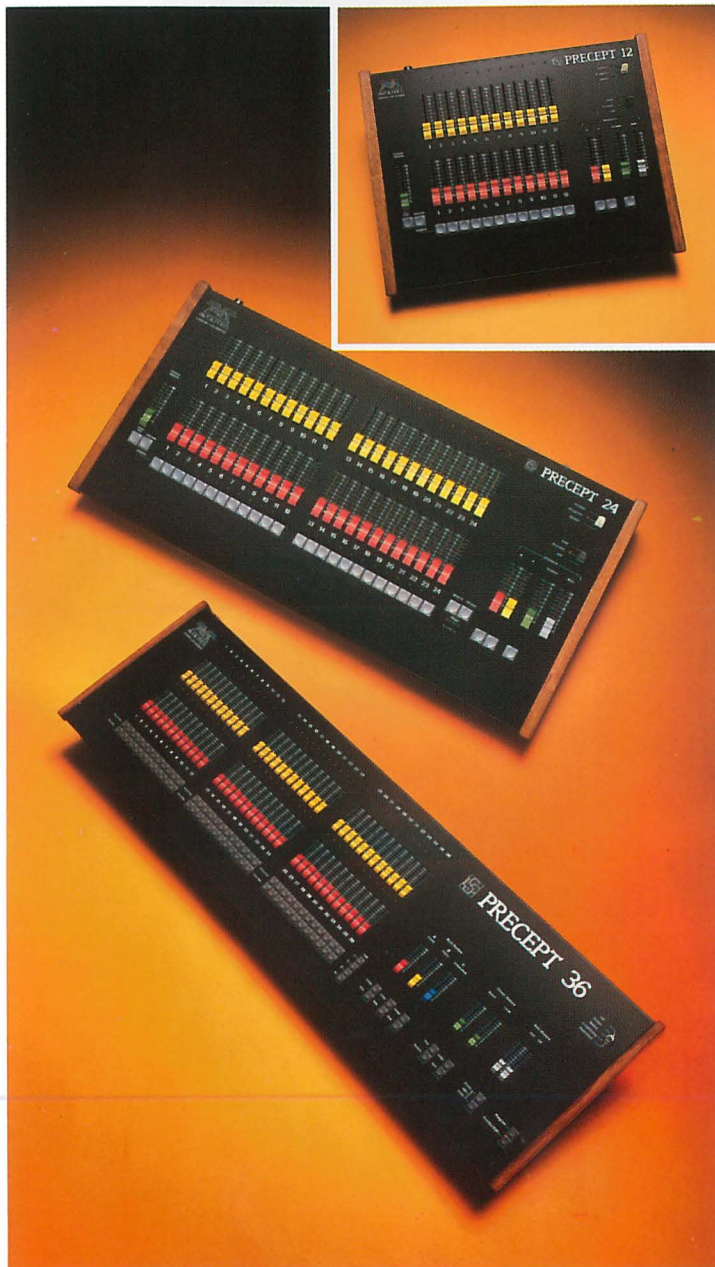

Puts the drama into any production at a price which is pure comedy.

Avolites lighting control equipment has long been the professionals' first choice.

It has the power and versatility to create the perfect combination of technology and art.

But technology has always had its price, until now.

The new Precept range of lighting control consoles are the first of their size to put the power of full computer control within the reach of the most budget-conscious operator.