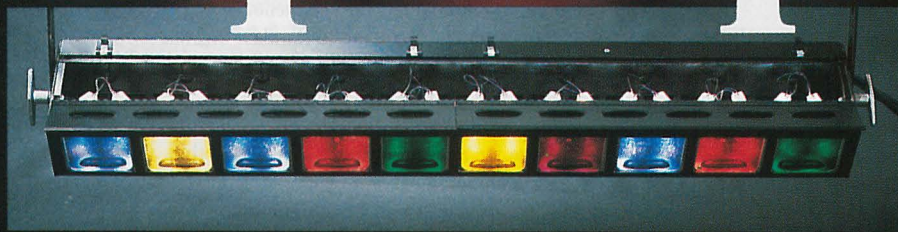

# ZipStrip™

For their approval, Underwriters Laboratories required a Safer Strip Light. So, Altman Stage Lighting Co. created ZipStrip™. It gives you safety, plus increased Color Media Life, maximum light distribution, recessed neon indicator lamps,

Durable push-on sockets and interchangeable lamp bars.

ZipStrip™ is truly stageworthy. It's U.L. listed for use with 12V, 75W, MR-16 lamps. Available in 12V and 24V; in up to 4 color circuits and is constructed of hardened extruded aluminum.