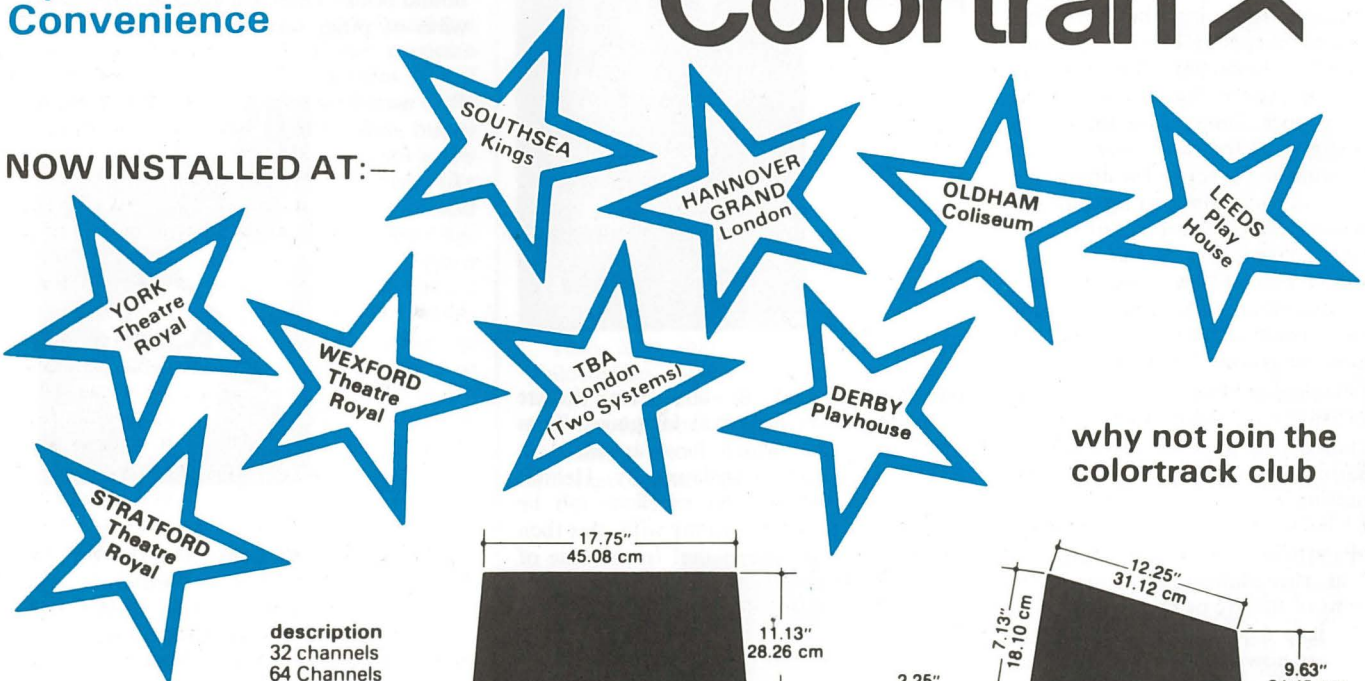

Berkey Colortran COLORTRACK

Introducing The New Dimension In Lighting Control . . .

COLORTRACK

Operator Convenience

Berkey Colortran

NOW INSTALLED AT:—

why not join the colortrack club

description
32 channels
64 Channels
96 Channels
128 Channels