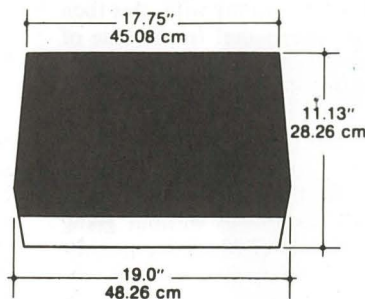

Berkey Colortran COLORTRACK

Introducing The New Dimension In Lighting Control . . .

COLORTRACK

Operator Convenience

Berkey Colortran

NOW INSTALLED AT:—

why not join the colortrack club

description
32 channels
64 Channels
96 Channels
128 Channels