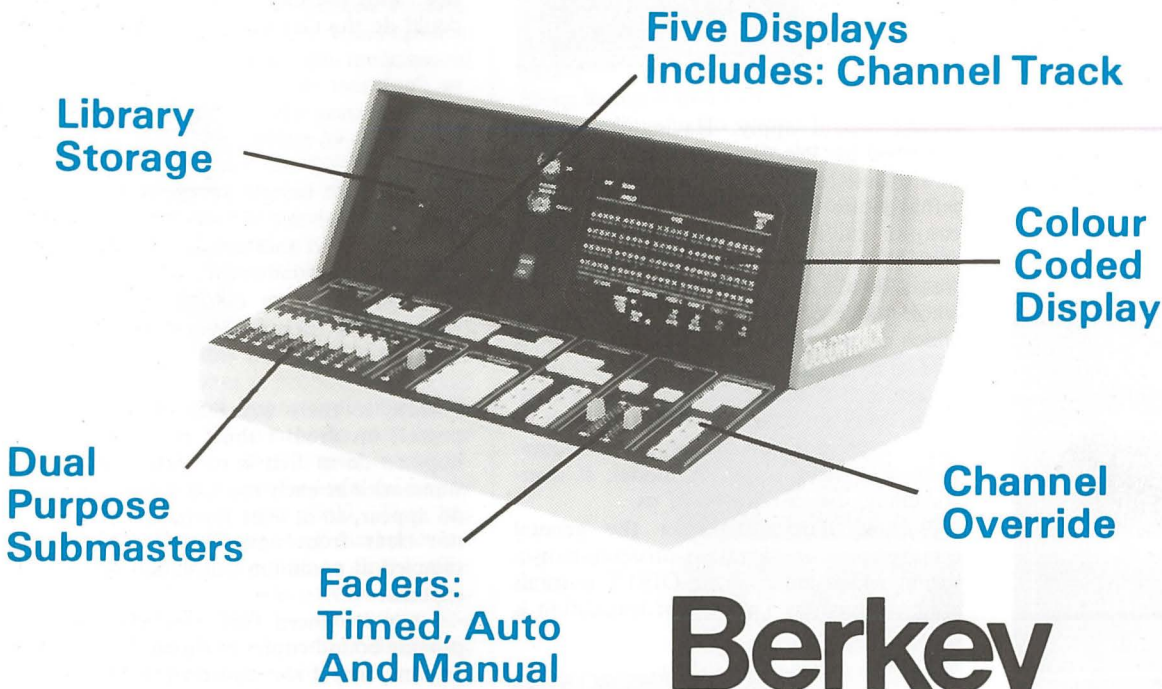

Berkey Colortran COLORTRACK

Introducing The New Dimension In Lighting Control . . .

COLORTRACK

Operator Convenience

Berkey Colortran

NOW INSTALLED AT:—

why not join the colortrack club

description
32 channels
64 Channels
96 Channels
128 Channels