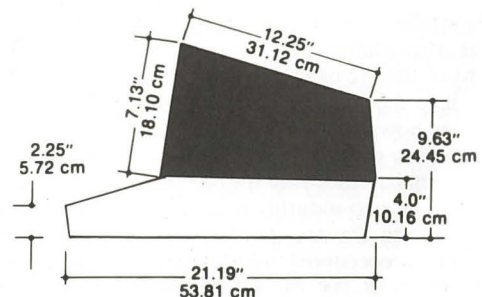

Berkey Colortran COLORTRACK

Introducing The New Dimension In Lighting Control . . .

COLORTRACK

Operator Convenience

Berkey Colortran

NOW INSTALLED AT:—

why not join the colortrack club

description
32 channels
64 Channels
96 Channels
128 Channels