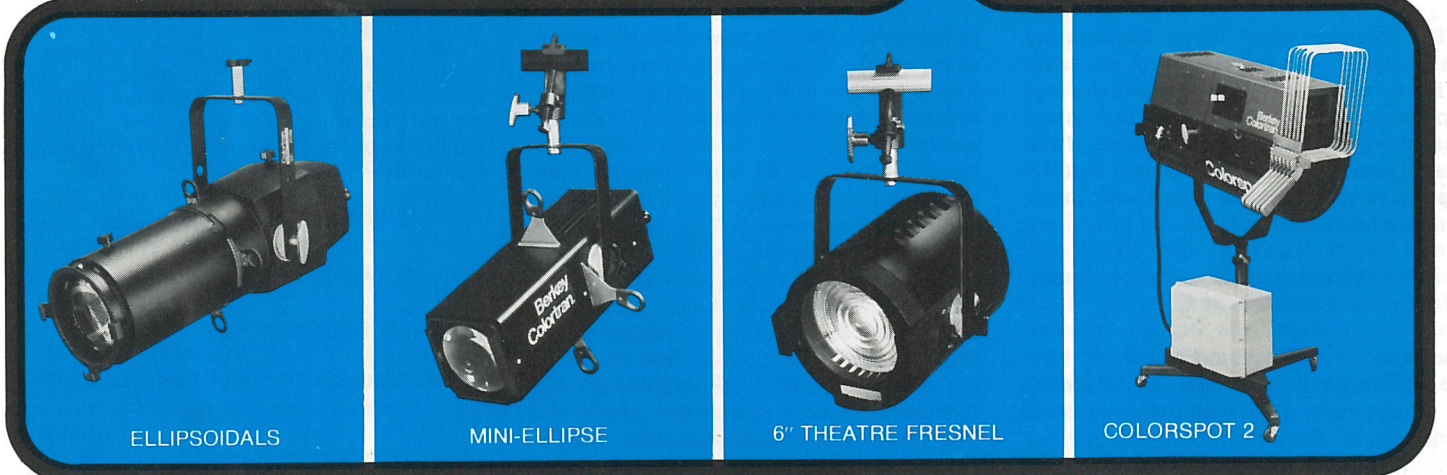

CHANNEL TRACK

A new Lighting Control System that permits fast lighting level entry and recording. Digital entry key pads provide instantaneous control of all functions. Up to 1000 cues for each channel may be stored and activated in any sequence. Unlimited submaster capability permits random assignment of channel groups for fast level control

ELLIPSOIDALS The industry standard of performance for throws of from 14 ft. to 140 ft. With lifetime shutters, trouble free operation, rapid tool free lamp alignment, die cast durability and the best performance in the world.

MINI-ELLIPSE The best performance buy you'll ever get. It out-performs everything in its class and it is competitively priced.

6" THEATRE FRESNEL Another performance value superb coverage in either flood or spot focus. Available in a wide range of incandescent and tungsten-halogen long life lamps.

COLORSPOT 2 With its unique optical projection mirror system is a performance plus followspot. Colorspot 2 delivers 1000 lux at 49 meters and comes with built-in iris, douser, curtain shutters and a 6 color boomerange.