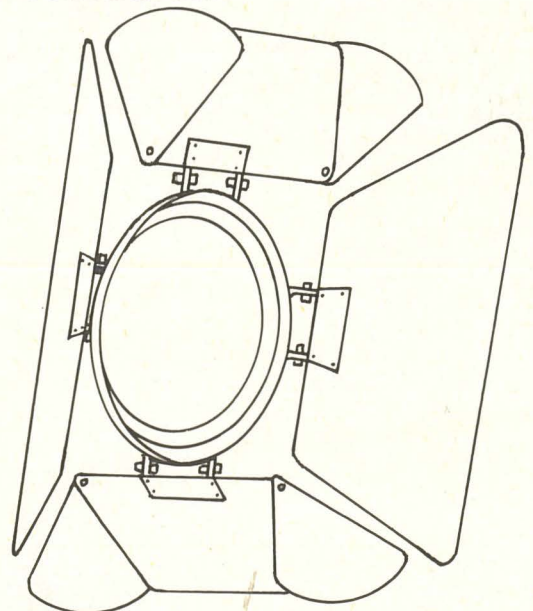

NEW from CCT

A Stage
further

at ABTT's '88 Trade Show

STARLETTE Two Five

Order Code Z0090

At last..
a 10" professional
Theatre Fresnel
for

2500W
CP91 BI-PLANE

G22 lampholder • CP91 2500W bi-plane CP84 2000W mono-plane • lead screw focus 16A input connector • Aluminium Extrusion Construction

AND..

10" 4 leaf Rotatable Barn Door

Order Code Z0091

top and bottom leaves have
angular adjustable ears.

CCT theatre lighting limited