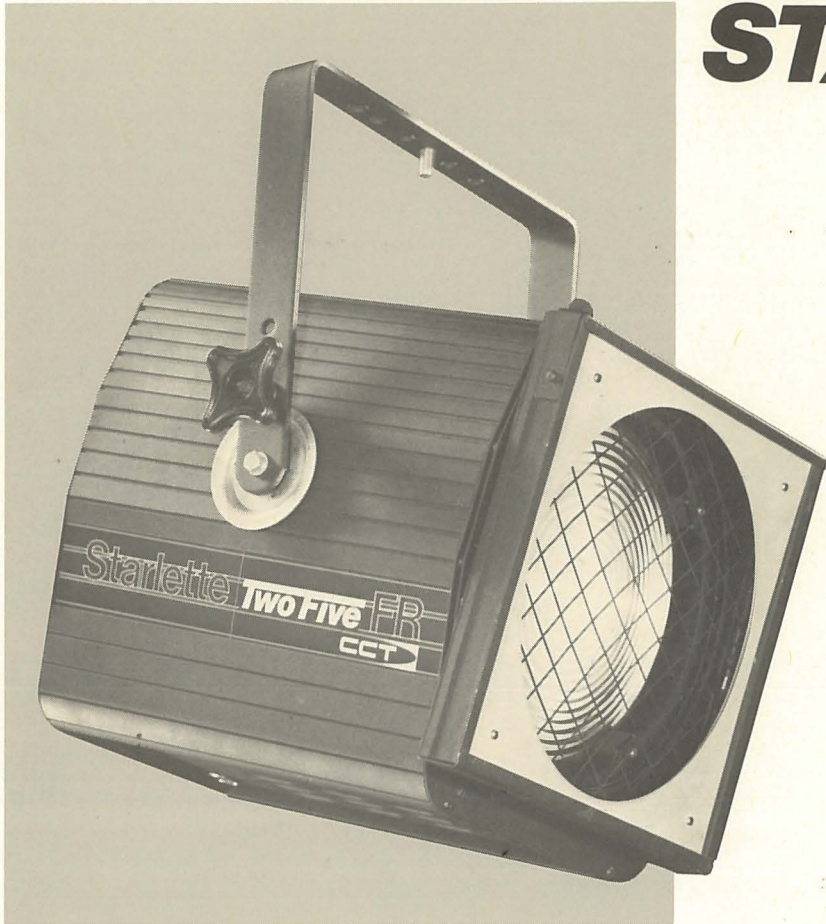

NEW from CCT

A Stage
further

at ABTT's '88 Trade Show

STARLETTE Two Five

Order Code Z0090

At last..
a 10" professional
Theatre Fresnel
for

2500W
CP91 BI-PLANE

G22 lampholder • CP91 2500W bi-plane CP84 2000W mono-plane • lead screw focus 16A input connector • Aluminium Extrusion Construction

AND..

10" 4 leaf Rotatable Barn Door

Order Code Z0091

top and bottom leaves have
angular adjustable ears.

CCT theatre lighting limited