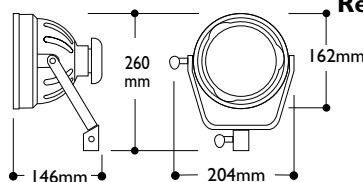

Redhead 800 or 1000W