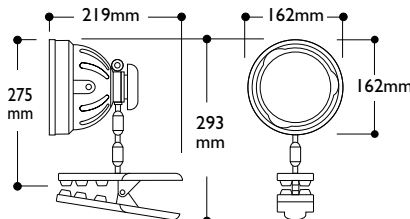

Redhead 800 or 1000W