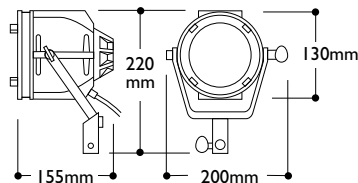

Blonde 2000

Powerful open-faced floodlight with a moving reflector focusing mechanism to vary the beam from 23° to 70° with even light distribution. Supplied complete with 5 metres of power cable with in-line switch, safety mesh, barndoor and 2000W FEX lamp.

⚡ 2000W ⚡ 230/240V ◀ 27° - 72° ⚖ 3.85kg
✨ 1310 Lux ⚡ 10m 📦 4kg 📦 0.028m³
✓ EN60 598 2-17

Cat. No. Description

21104	Blonde, 2000W 240V
21103	Blonde, 2000W 230V

Blonde Accessories

Cat. No. Description

43274	Additional FEX 2000W 240V lamp
43273	Additional FEX 2000W 230V lamp
28050	Barndoor, 4-leaf rotating
28051	Wire mesh guard, 3mm
28053	Safety glass in mount
28054	'Daylight' dichroic filter
28304	Scrim set No.4 (full & half 50%; full & half 66%)
82700	Reflector Pack (gold)
82603	Large Gaffer Grip 16mm Spigot
81009	Trojan stand, black
81011	Hercules stand, black, with castors

2.5.5

P O R T A B L E S

PULSAR™ 650W REDHEAD™ 800W & 1000W BLONDE™ 2000W

Pulsar 650W