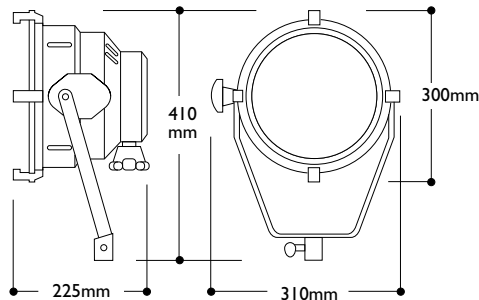

Blonde 2000

- A range of lightweight and compact open - faced focusing floodlights
- Ideal for ENG, location and video lighting
- Quick and easy to use focus controls
- Range of accessories available
- Also featured in a number of QuartzColor portable kits (See separate Data Sheet)
- All units supplied complete with lamp and 4-leaf barndoor

A GUIDE TO SYMBOLS AND ABBREVIATIONS

GENERAL ⚡ Supply voltage ⚡ Current rating ⚖ Weight of product 📦 Packed weight 📦 Packed volume
✨ Overall dimension of product ✓ Compliance with international standards. ⚡ Watts (maximum recommended) ◀ Beam angle ⚡ Throw (usual working distance from subject in metres) ✨ Illuminance (maximum lux at throw distance stated with lamp recommended or supplied) ✂ Colour filter cut size
ENG Electronic News gathering IP International Protection (Ingress protection standard for dust, solids and moisture) IEC529