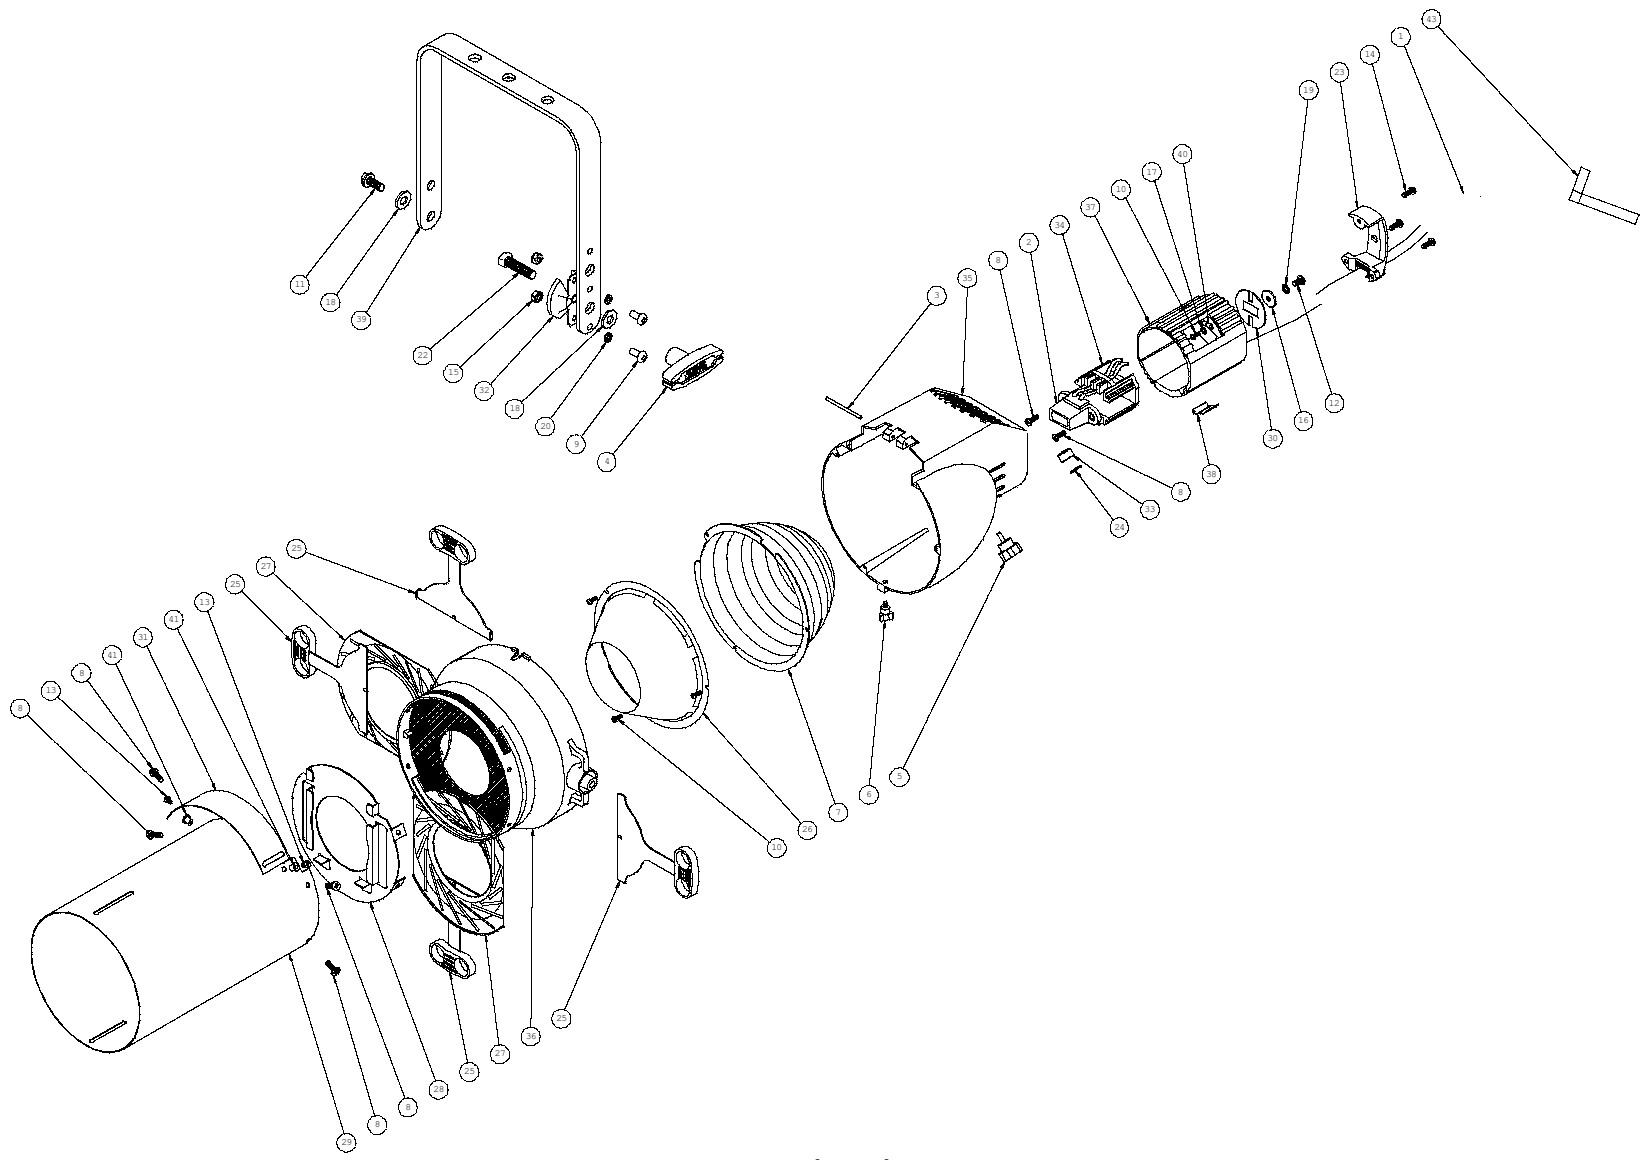

Strand Lighting Ltd

LEKO REAR ASSEMBLY 15° - 50° (120Vac)

ISSUE 1 13-4-98

Parts List

Leko 40 - tube assembly

120V

Drawing Ident:	Part/Package Description:	Part/Package No:	Package Items:

1	LENS 6" X 14" FLPLANO CONVEX	60/B099	
2	FRONT PLATE	DM/0B41772	
3	Nø8-32 UNC-2A 5/16"LG PH	652/B061	
4	AVDEL NUTSERT 8 -32 UNC	707/B055	
5	10-32 UNF LARGE FLANGE AVDEL	707/B073	
6	LENS ADJUSTMENT KNOB	607/B407	
7	7.5" COLOUR FRAME	DP/0B42674	
8	LENS SEPARATOR	DM/0B41774/4	
9	LENS CARRIER 20-50 DEG	DR/0B41995	
10	LENS INSERT 20-40 DEGREE	DP/0C41996/1	
11	LENS COMPRESSION SPRING	HB/0C41801/2