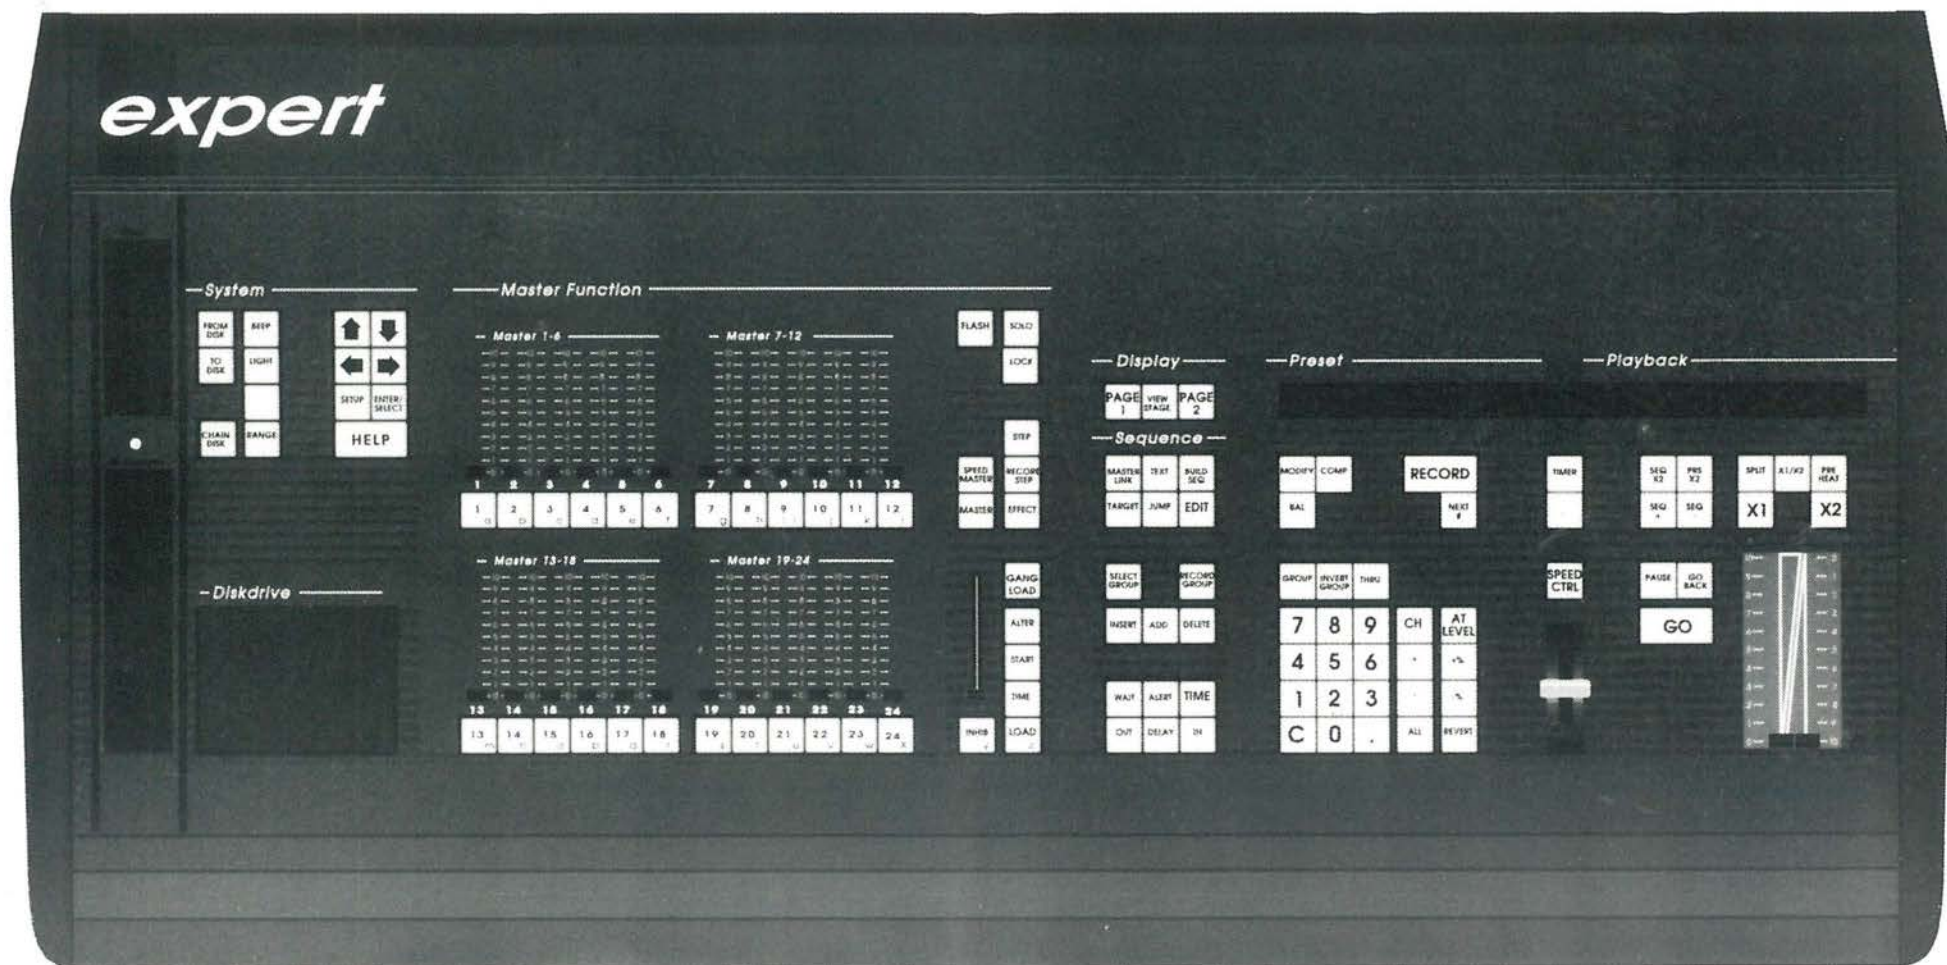

THE *expert* APPROACH - A LIGHTING REVELATION

- Up to 512 dimmers on 512 control channels.
 - 800 average size cues.
 - MIDI in/out/through.
 - Real time clock and timer.
- Two monitors standard, up to 5 if required.
 - Pop up window menus and help screens.
 - Transfers data to any PC.
- Infra-red wireless remote control.

CLEAR DISPLAYS

expert boasts as standard dual screens which may be either color or monochrome CRT's or revolutionary FLAT PANEL displays for easy portability and compactness.

expert's pop up menus make operation simple and quick, even for the new operator.