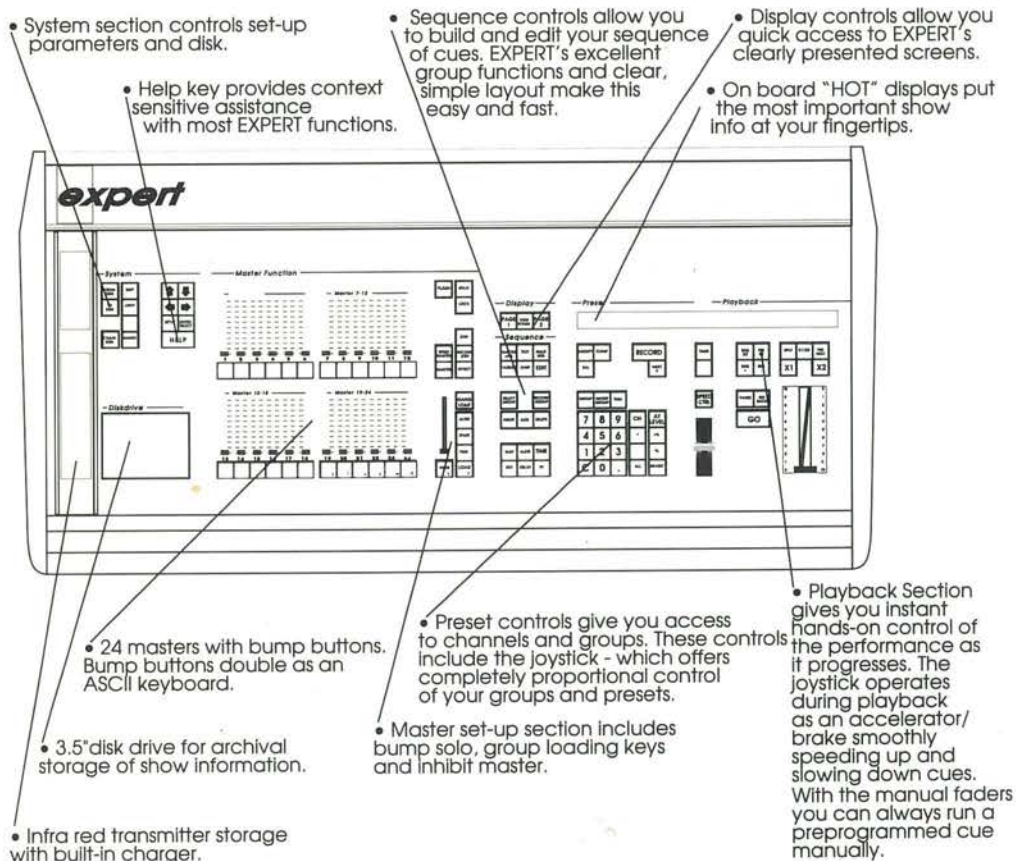

expert is easy, simple and quick to use, but gives you the advanced functions and features AVAB is known for.

ELECTRONIC MANUAL

We have taken this user friendly approach a step further. We built an electronic manual into the board. This is not just a "help function" - it is an interactive manual which provides you assistance with any function - instantly. You can also edit this information into the form you want it - even incorporate your own notes in it.

expert allows you to reconfigure many of its functions to suit your needs and ways of working, and allows instant hands on control, improvisation, and quick edits during performance.

COMPATABILITY

expert is directly compatible with all dimmers using either AVAB or USITT DMX-512 protocols. With these two popular standards **expert** can be used with nearly any modern dimmer. The **expert** can be connected to almost any personal computer via an RS 232 line. You can load your show information into the personal computer and edit the data using a spread sheet program.

CLEAR DISPLAYS

expert boasts as standard dual screens which may be either color or monochrome CRT's or revolutionary FLAT PANEL displays for easy portability and compactness.

expert's pop up menus make operation simple and quick, even for the new operator.

MIDI

MIDI gives the **expert** owner free admission to a whole new world of control possibilities. MIDI is the widely accepted communication standard of the music industry - and **expert** has it. Through its MIDI port you can play **expert** with sequencers, samplers, and keyboards. Synchronize **expert** with any MIDI device (including another **expert**). Applications can be as simple as a fully tracking redundant backup to systems or as complicated as a fully automated performance.

INFRA-RED REMOTE CONTROL

AVAB's unique infra-red remote control allows you to control many functions of the board with a calculator sized, completely wireless remote.

PERIPHERALS

MONITORS - Two standard. Up to 5 available. IBM PC compatible monochrome or color or flat panel.

PRINTER - IBM Compatible Parallel printer.

INFRA-RED REMOTE CONTROL

MIDI devices

AVAB

AVAB AMERICA, INC., 967 Howard Street, San Francisco, CA 94103, (415) 421-3562, Telex: 910-997-3933 AVAB AM FFD

AVAB CANADA, 334 Albany Avenue, Toronto, Ontario M5R 3C9, (416) 531-7947

AVAB ELEKTRONIK AB, Västra Hamngatan 1, 411 17 Gothenburg, Sweden, Phone: 46 31 17 92 40, Telex: 27531 AVABGOT S