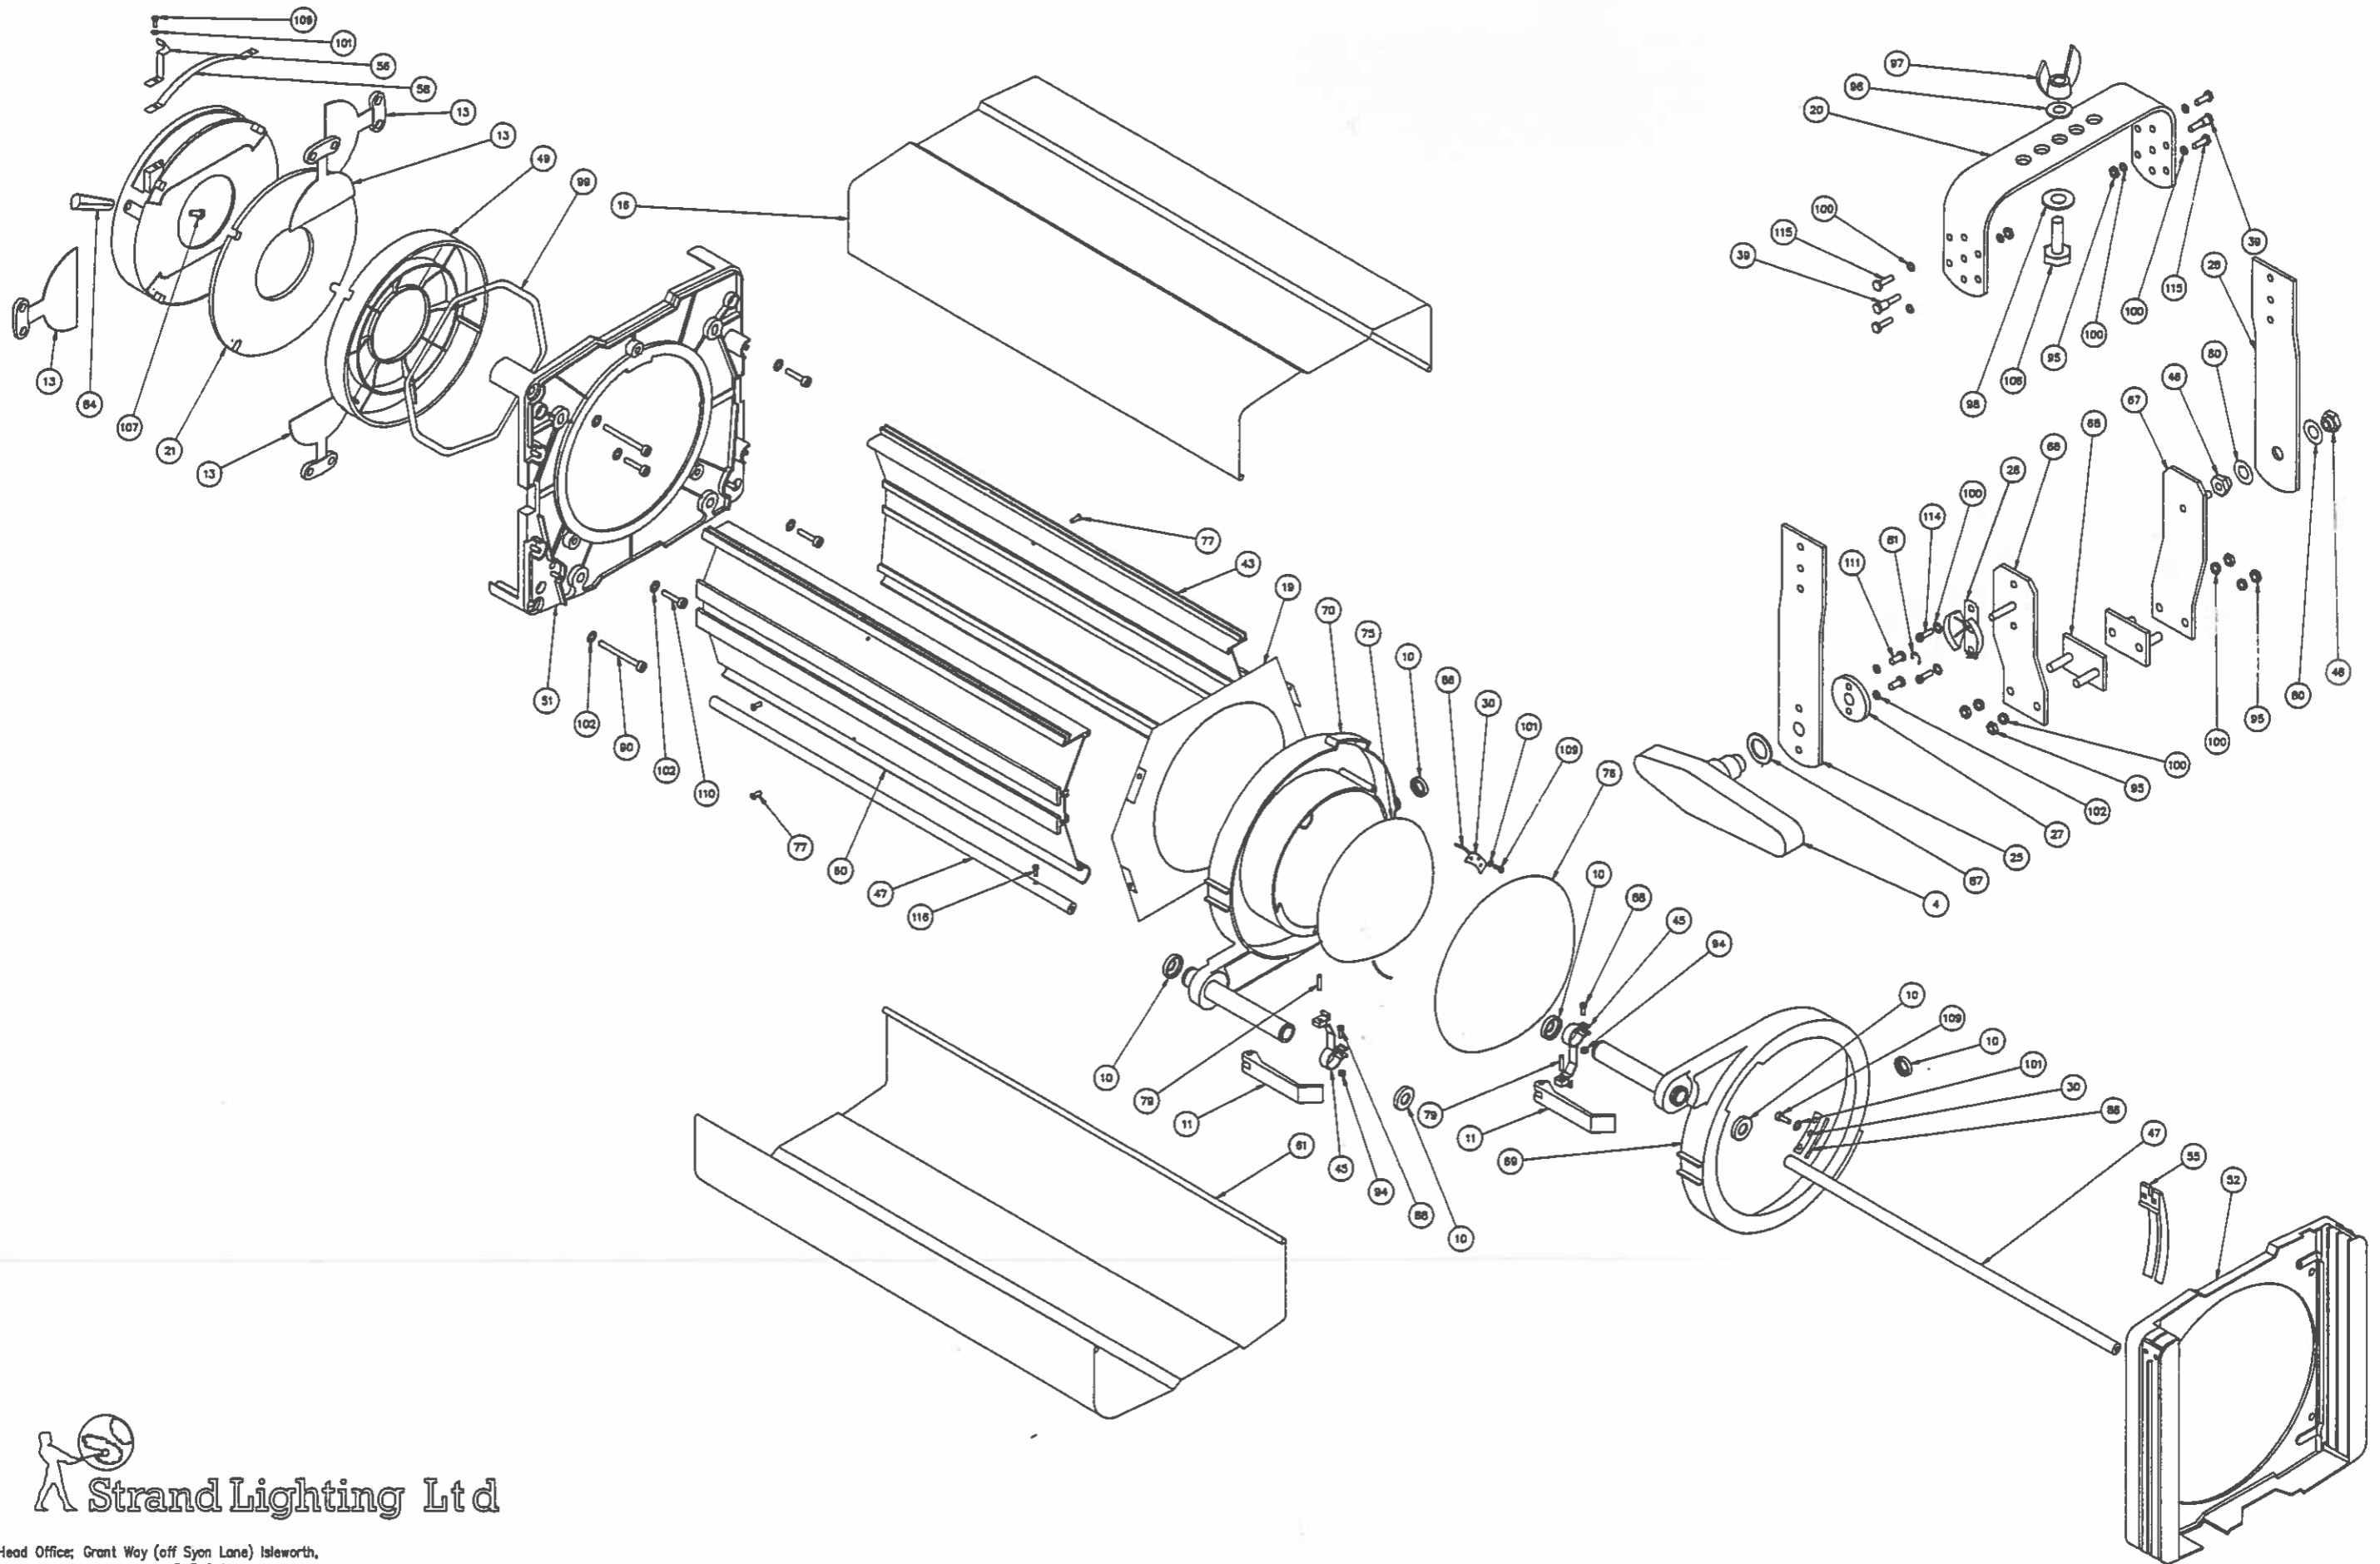

Strand Lighting Ltd

Head Office: Grant Way (off Syon Lane) Isleworth,
Middlesex. TW7 5QD.
Tel: 081-560-3171. Telex: 27976. Fax: 081-568-2103

ALTO 8/16 LENS ASSEMBLY