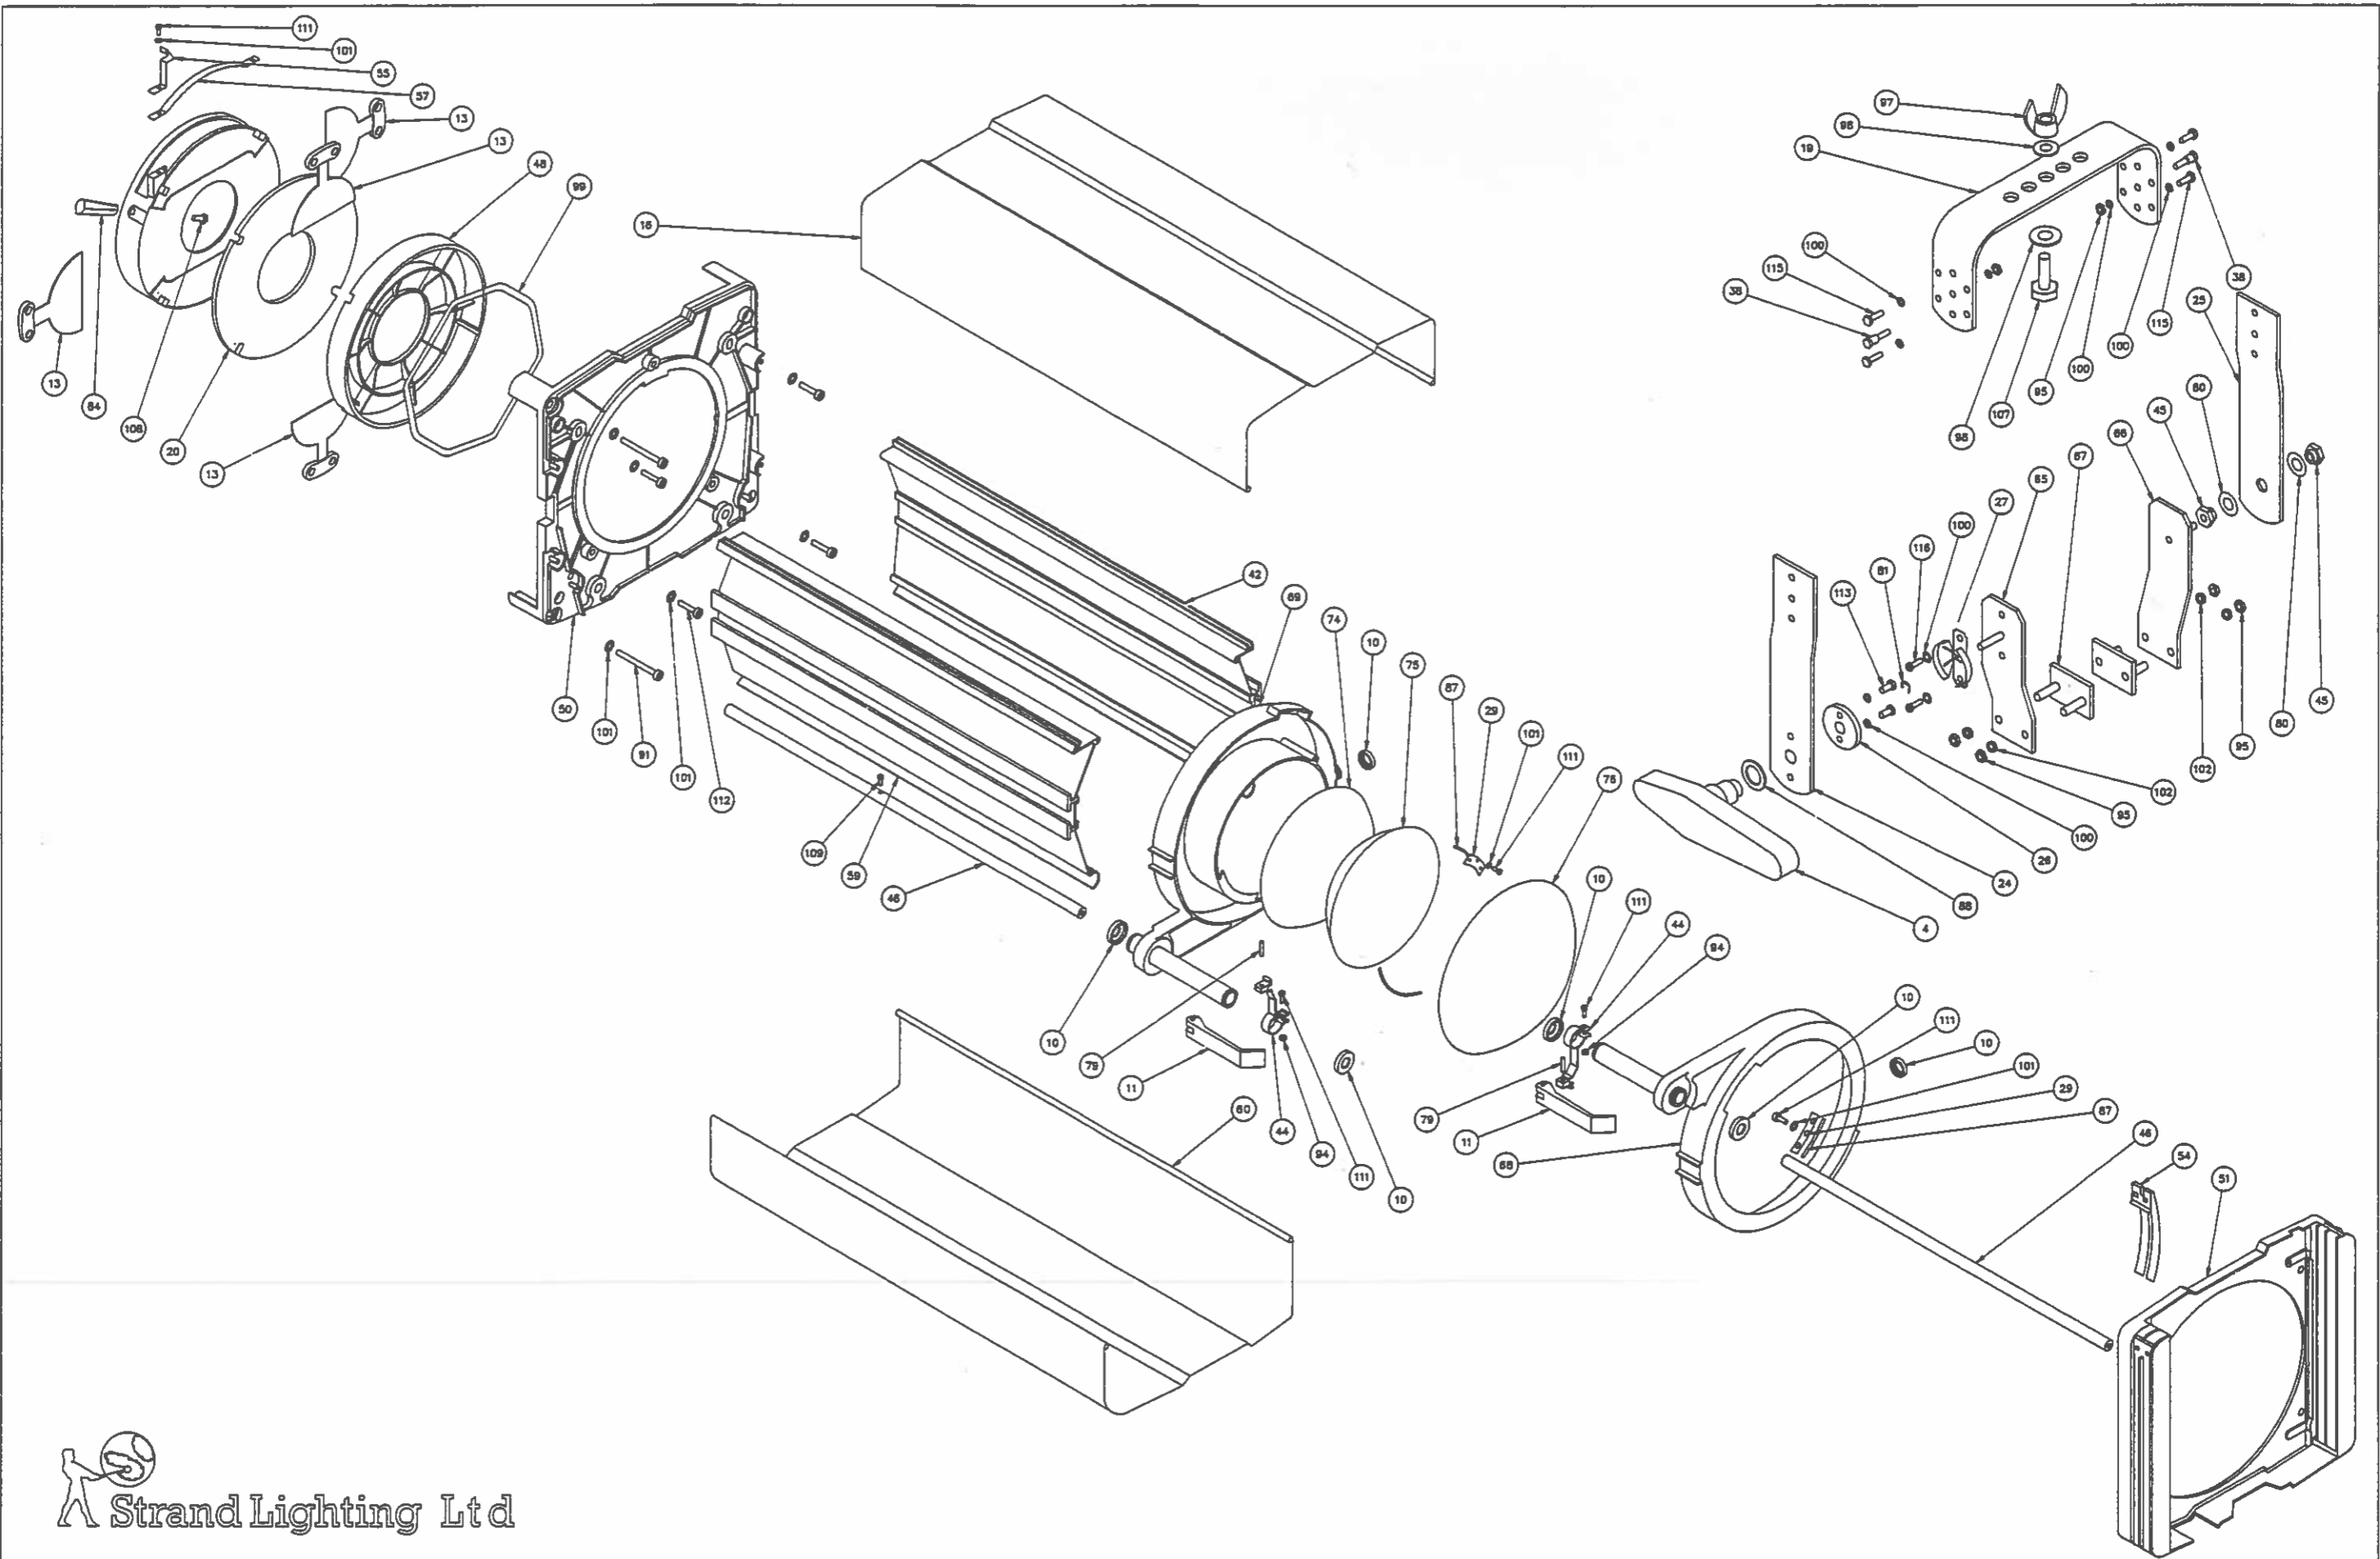

Strand Lighting Ltd

Head Office: Grant Way (off Syon Lane) Isleworth,
Middlesex, TW7 5QD.
Tel: 081-560-3171. Telex: 27976. Fax: 081-568-2103

ALTO 14/32 LENS ASSEMBLY