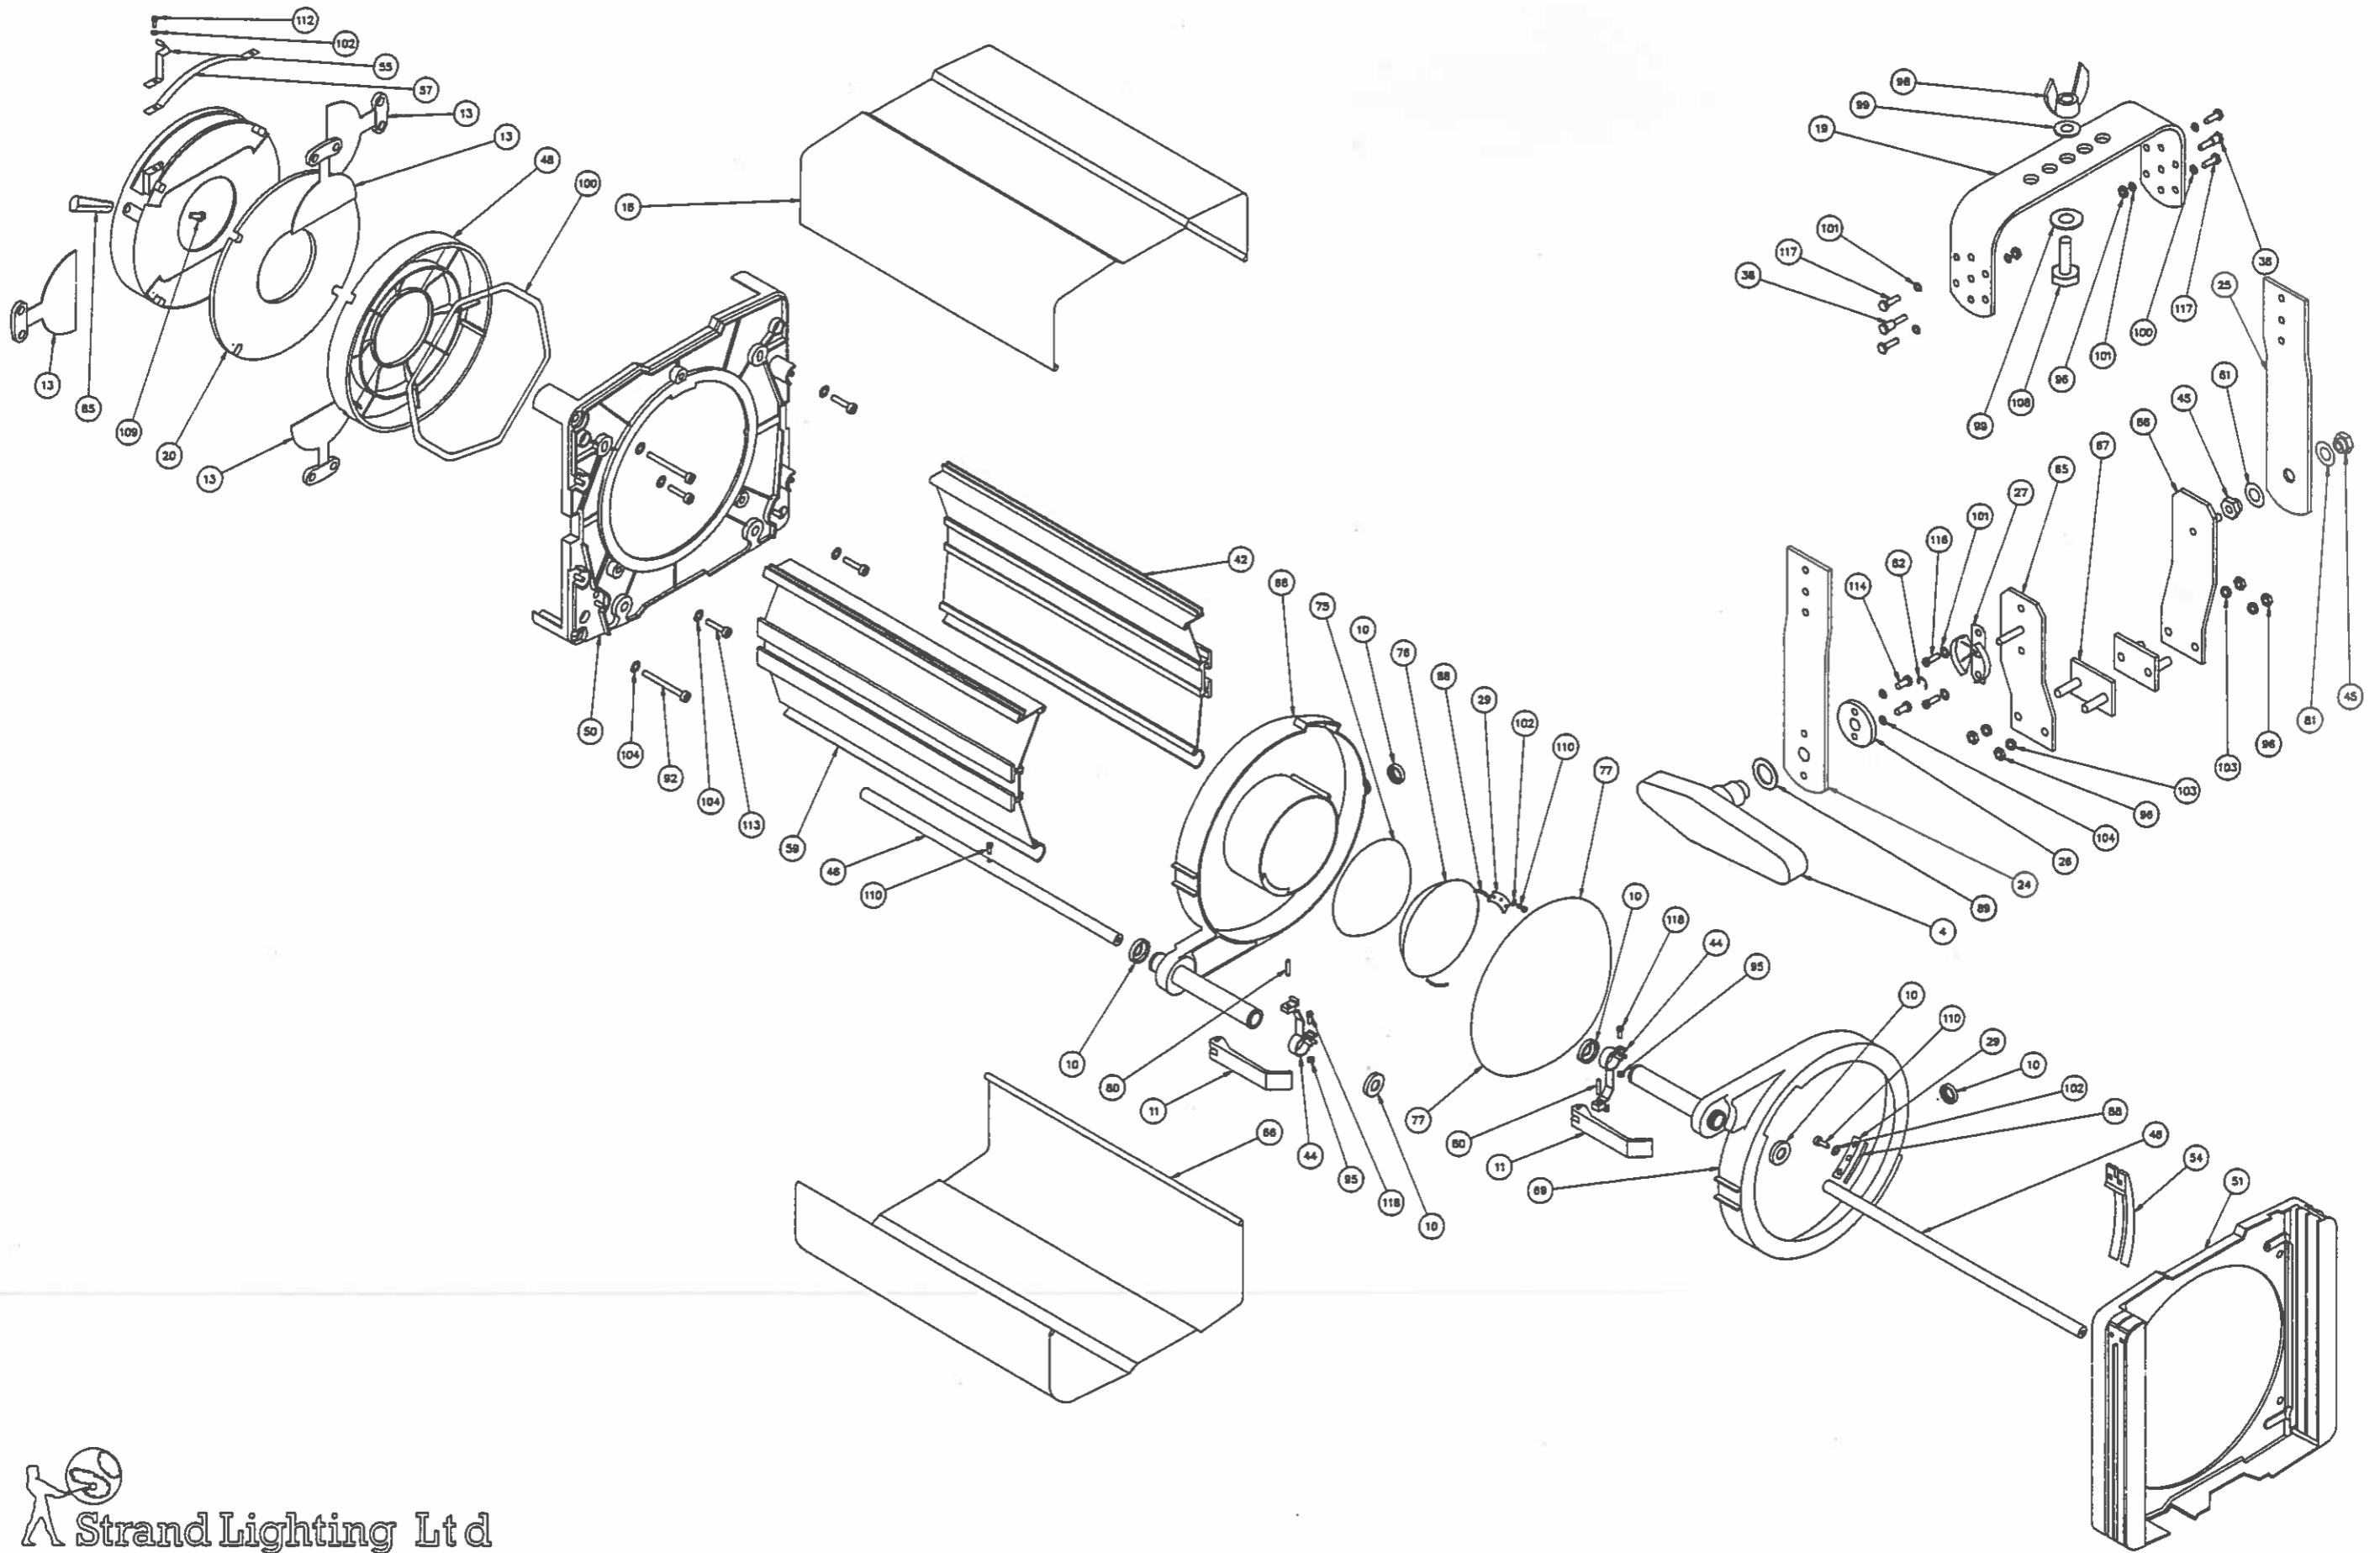

ALTO 20/38 LAMP ASSEMBLY

 Strand Lighting Ltd

Head Office: Grant Way (off Syon Lane) Isleworth,
Middlesex. TW7 5QD.
Tel: 081-560-3171. Telex: 27976. Fax: 081-568-2103

ALTO 20/38 LENS ASSEMBLY