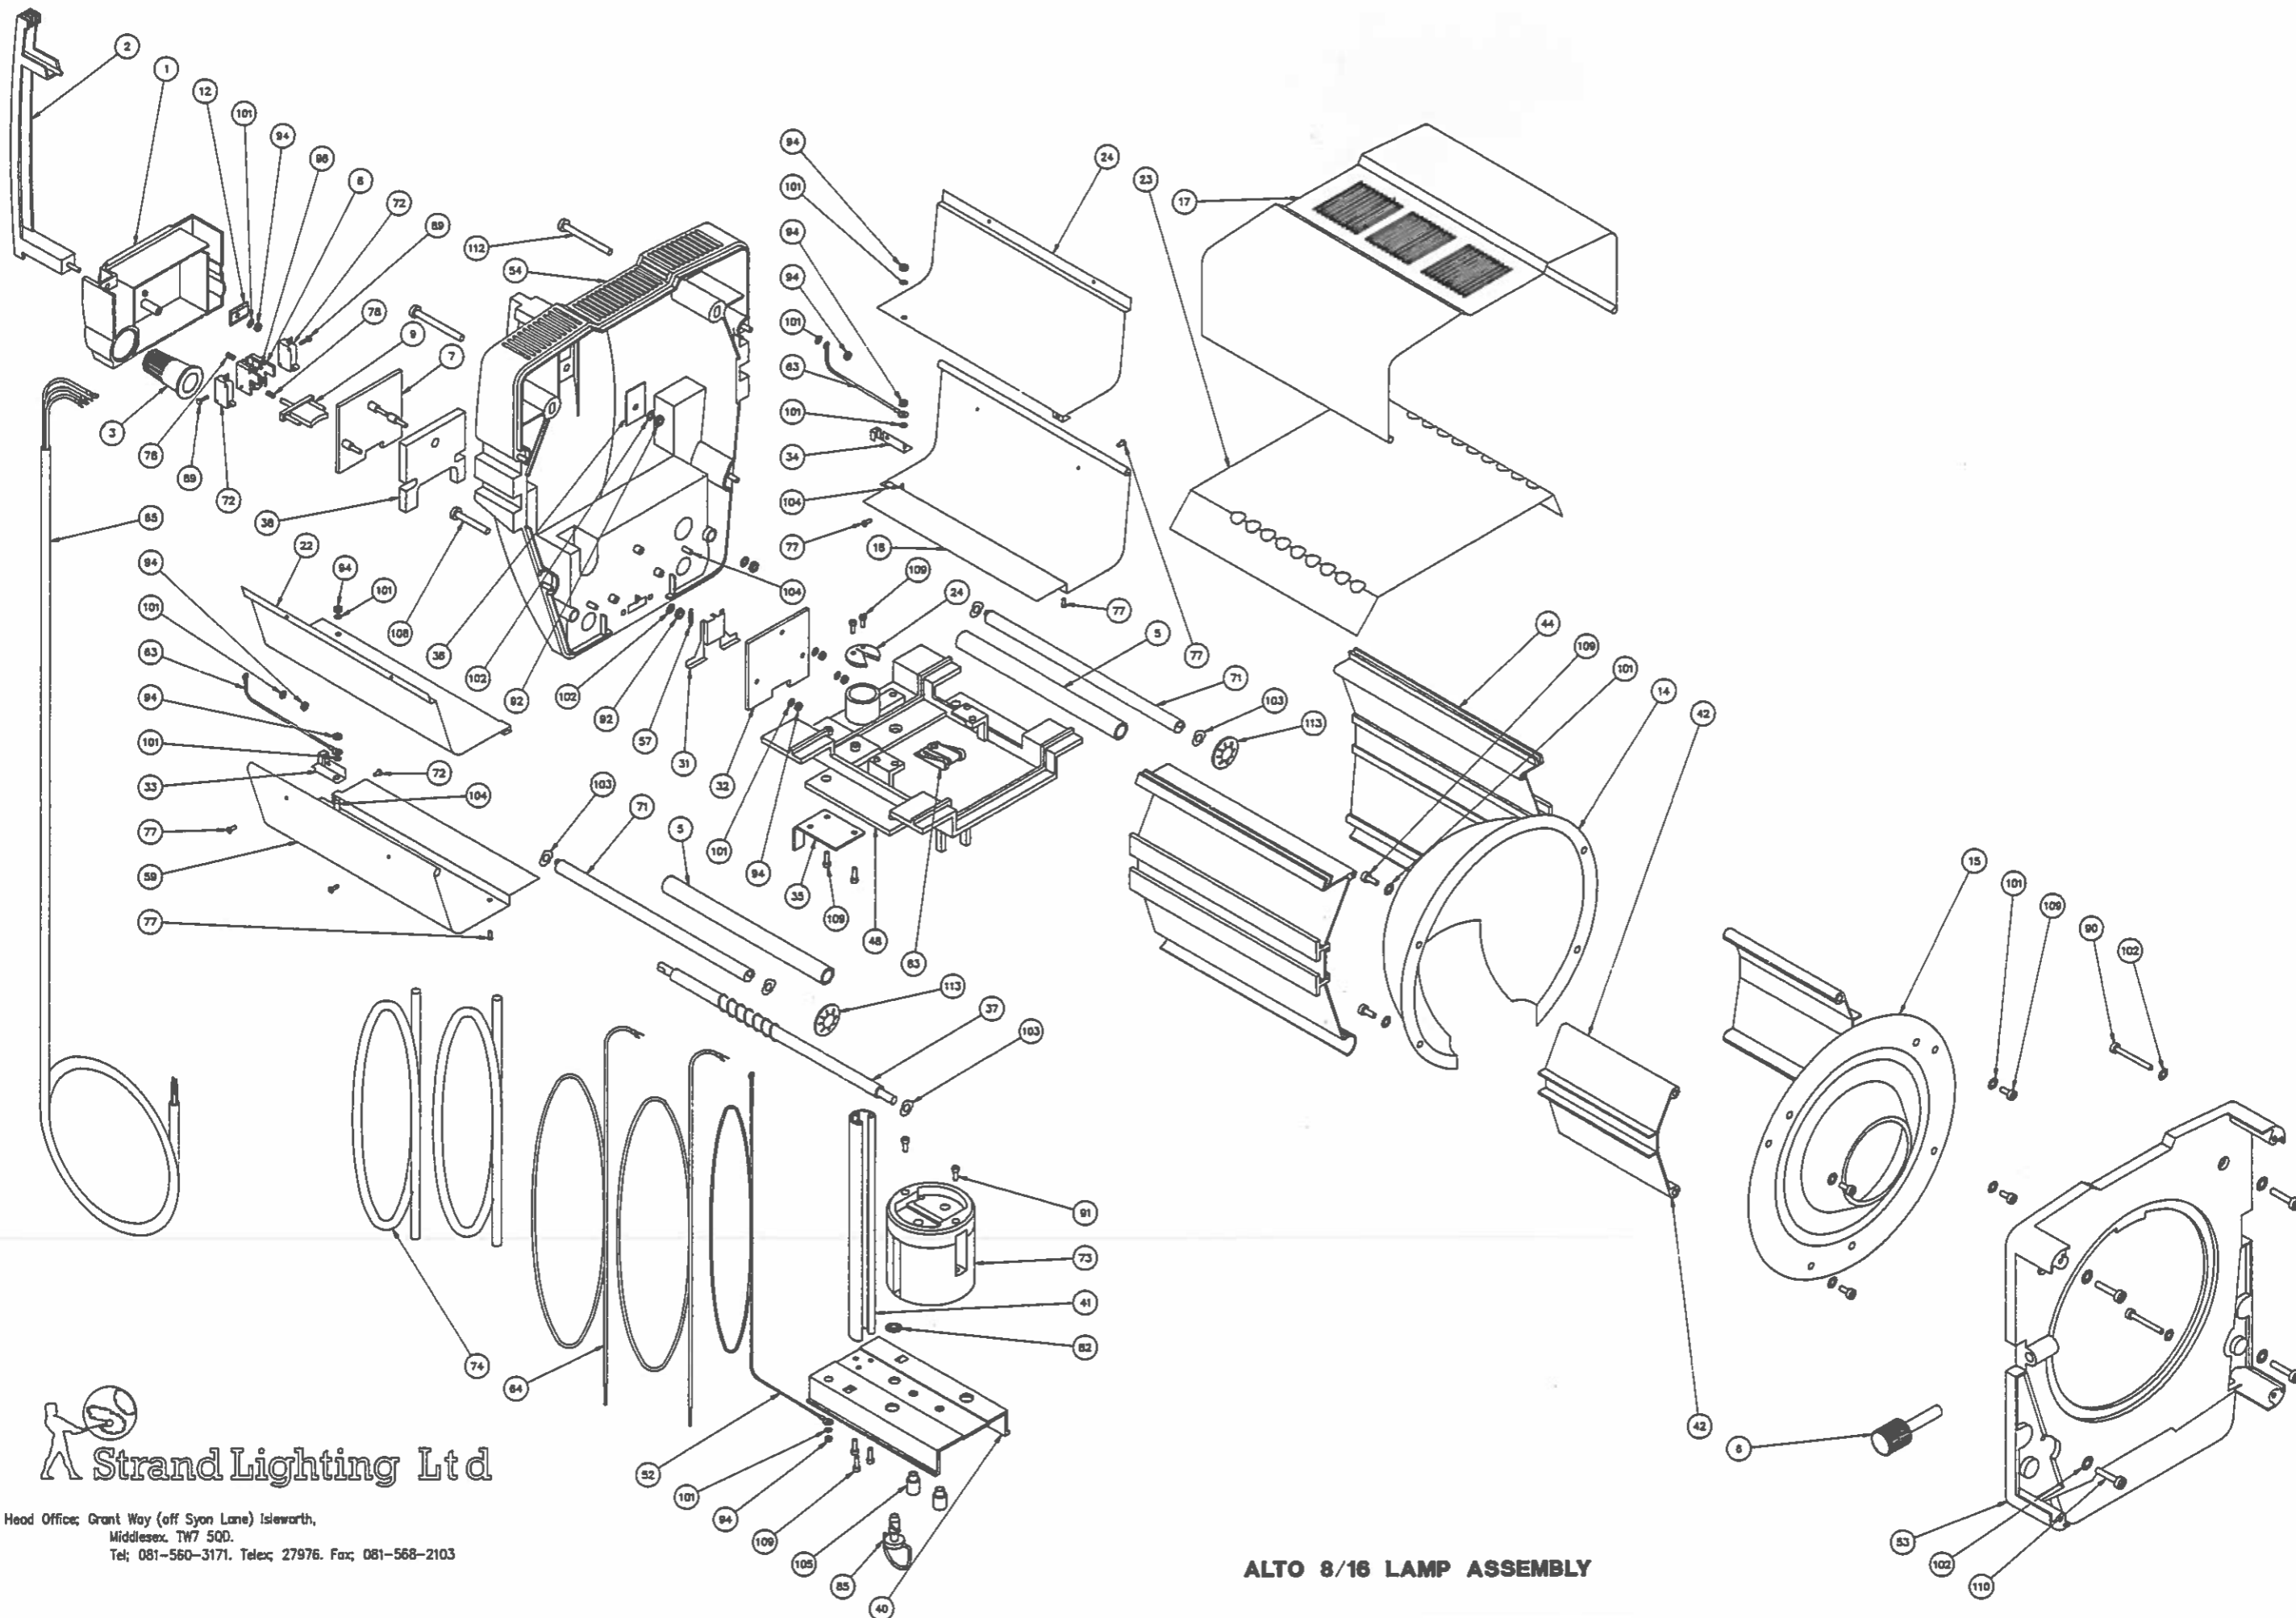

Strand Lighting Ltd

Head Office: Grant Way (off Syon Lane) Isleworth,
Middlesex. TW7 5QD.
Tel: 081-560-3171. Telex: 27976. Fax: 081-568-2103

ALTO 8/16 LAMP ASSEMBLY