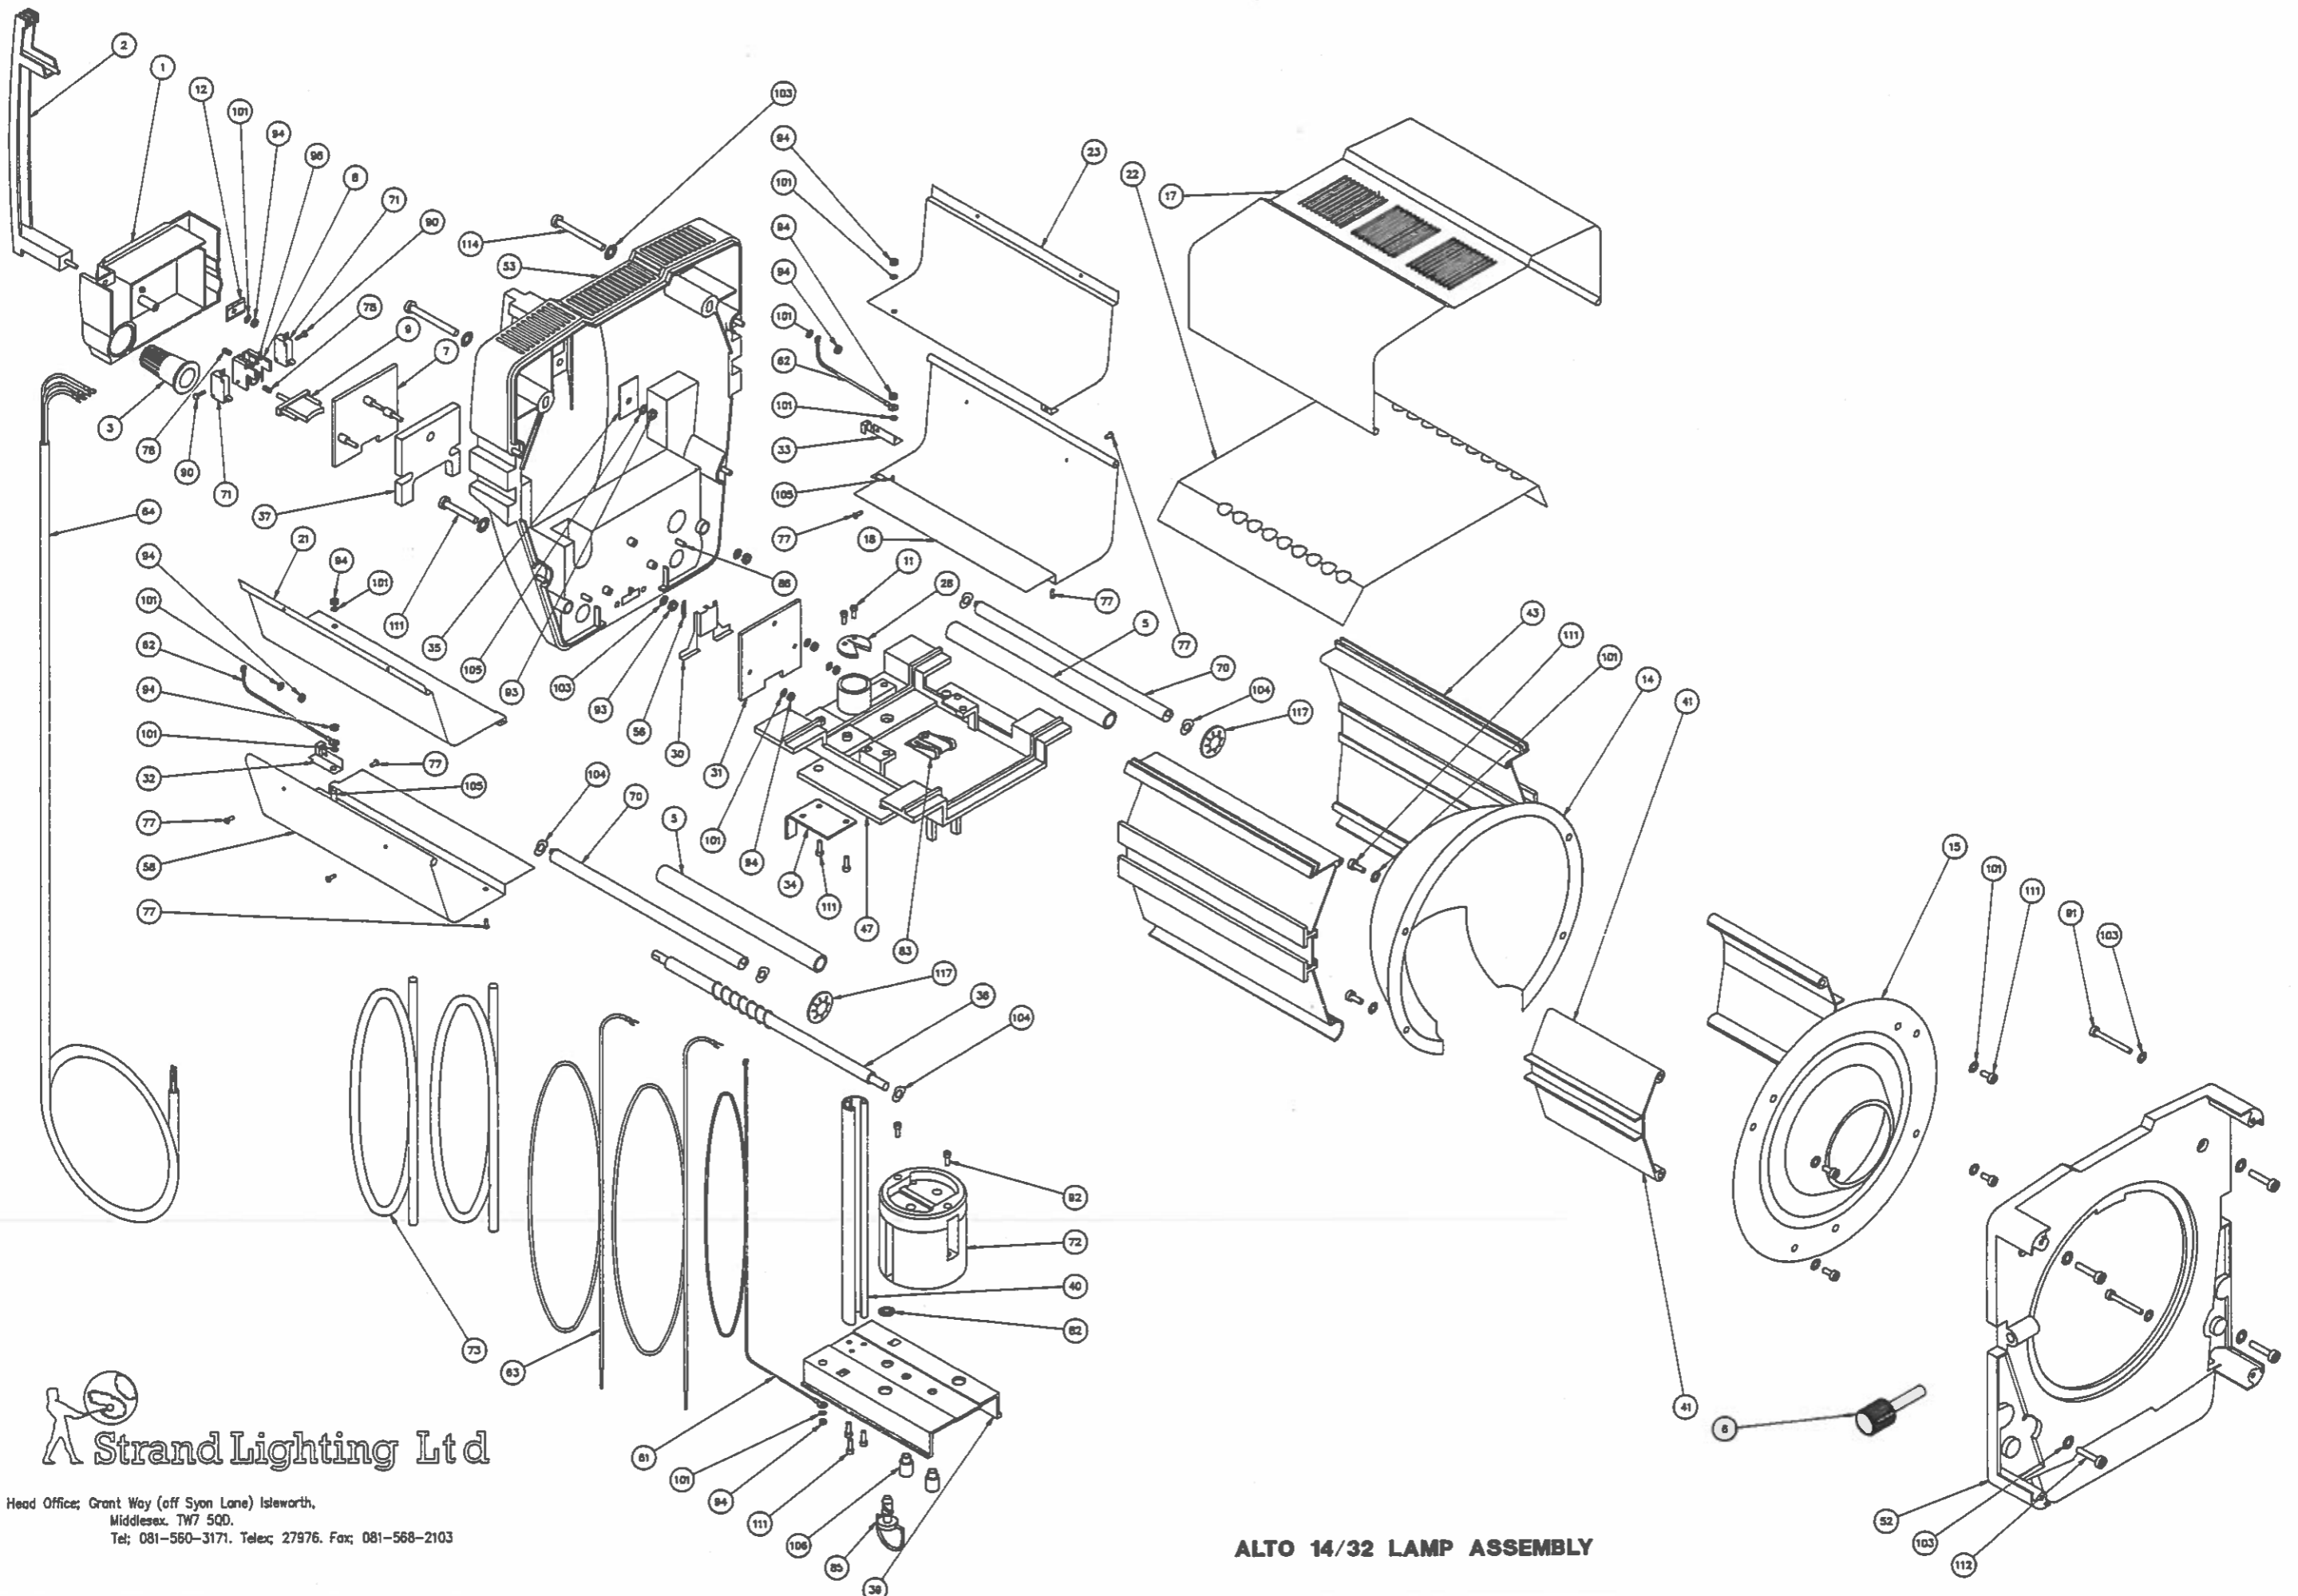

Strand Lighting Ltd

Head Office; Grant Way (off Syon Lane) Isleworth,
Middlesex. TW7 5QD.
Tel; 081-560-3171. Telex; 27976. Fax; 081-568-2103

ALTO 14/32 LAMP ASSEMBLY