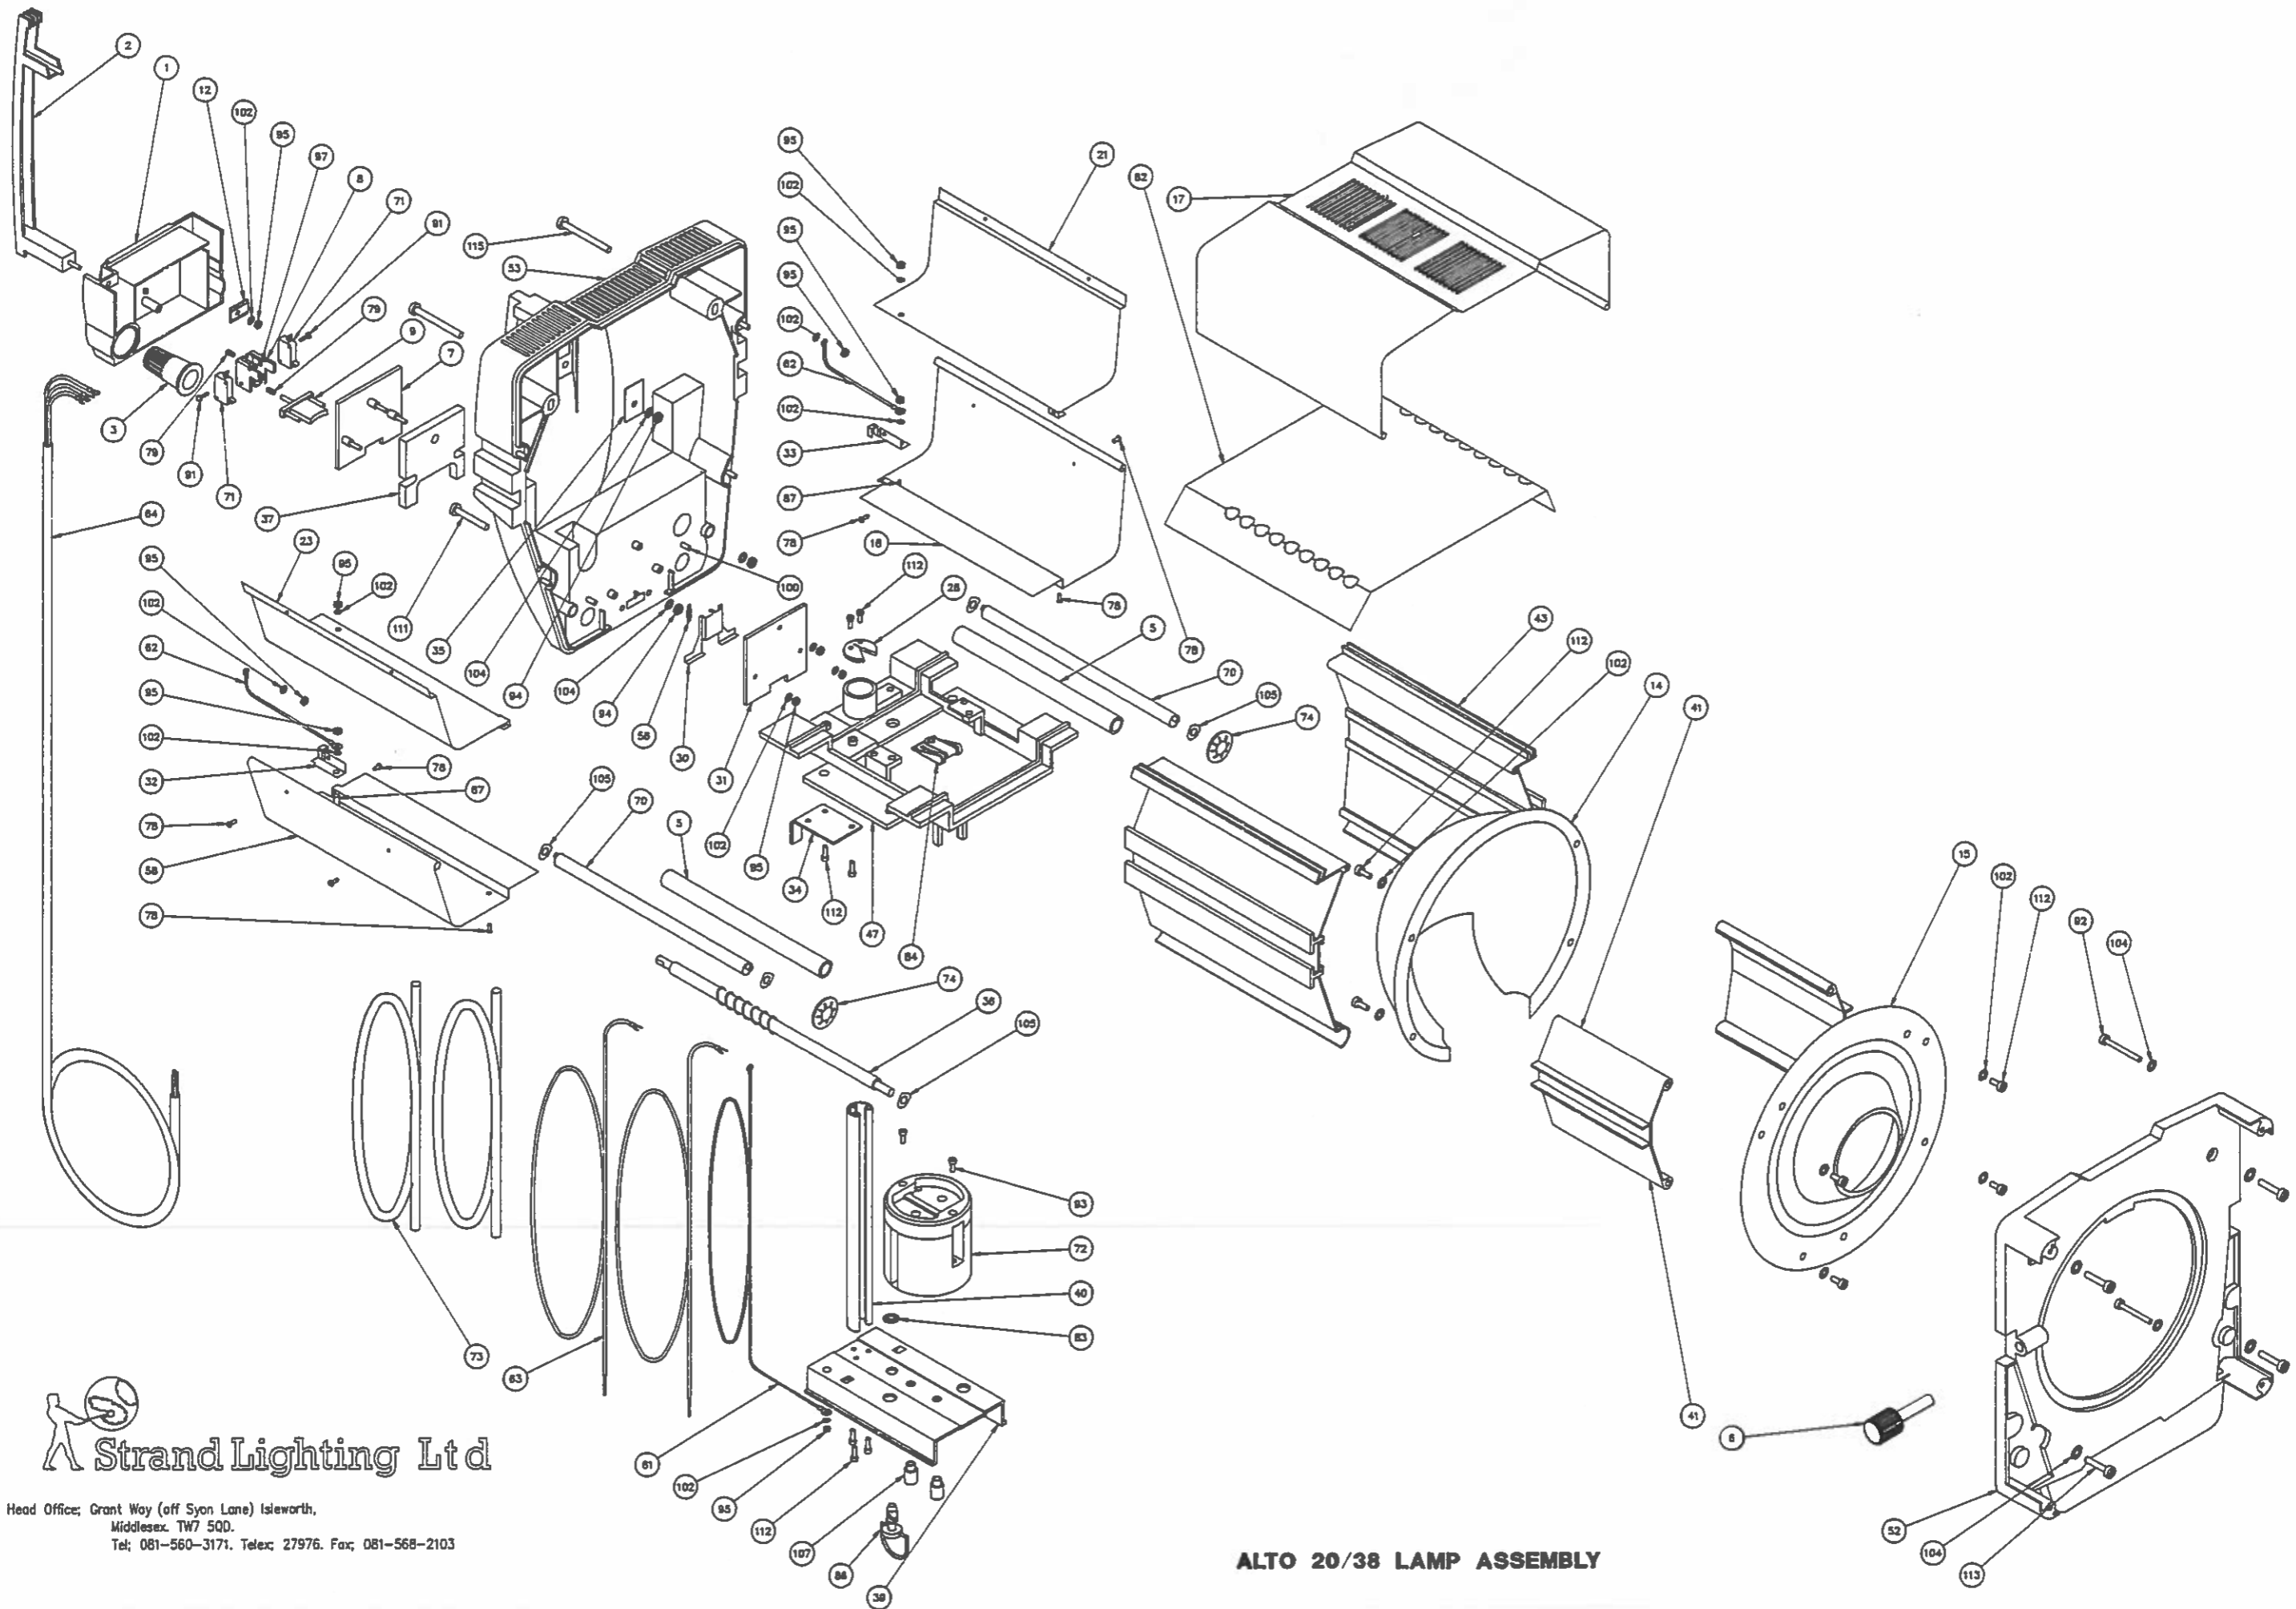

Strand Lighting Ltd

Head Office: Grant Way (off Syon Lane) Isleworth,
Middlesex. TW7 5QD.
Tel: 081-560-3171. Telex: 27976. Fax: 081-568-2103

ALTO 20/38 LAMP ASSEMBLY