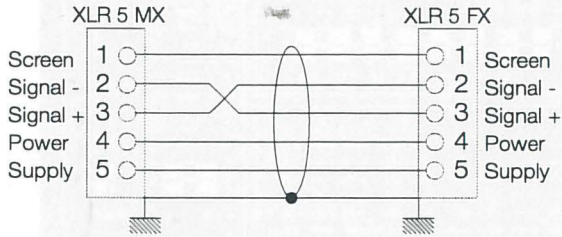

Characteristics

Dimensions

Length x Width	: 280 x 247 mm
Height	: 48 mm
Net Weight	: 2.2 kg

Packing:

Dimensions	: 605x 202 x 80 mm
Gross weight	: 3.5 kg

Interconnections

DMX 512/1990 IN/OUT STANDARD
Maximum data cable length : 250 m
Cable size : 2 x 0,34 mm² - shielded

SWING 6

Rear View

Connector Layout

- DMX 512/1990 XLR5-F**
pin-out : 1: GND
2: DMX-
3: DMX+
- Power Supply**
2-pin input socket for external 230VAC / 9VDC power supply.

Note

These equipments comply with all applicable European directives and carry a CE mark.

SWING 12

Rear View

Connector Layout

- DMX 512/1990 XLR5-F**
pin-out : 1: GND
2: DMX-
3: DMX+
- Power Supply**
2-pin input socket for external 230VAC / 9VDC power supply.

ADB - Your Partner for Light

Belgium	N.V. ADB S.A. (Group Headquarters) Leuvensesteenweg 585, B-1930 Zaventem Tel : 32 / 2 / 722.17.11, Fax : 32 / 2 / 722.17.64, E-Mail: adb-ttv@p1.bru1.siemens.be
Deutschland	ADB GmbH Dieselstraße 4, D-63165 Mühlheim am Main Tel : 06108 / 66204, Fax : 06108 / 66205 Büro Nord : Tel : 63165 / 469329, Fax : 05331 / 469177 • Büro Ost : Tel : 030 / 670 44 201, Fax : 030 / 670 44 200 • Büro Süd-West : Tel : 06509 / 8570, Fax : 06509 / 8560
France	ADB S.A. rue de la Vanne 47, F-92120 Montrouge / Paris, Tel : 1 / 41.17.48.50, Fax : 1 / 42.53.54.76
Great Britain	LSI Siemens House, D Block, Windmill Road, Sunbury-on-Thames, Middlesex TW 16 7HS Tel : 01932 / 75.28.85, Fax : 01932 / 75.28.83