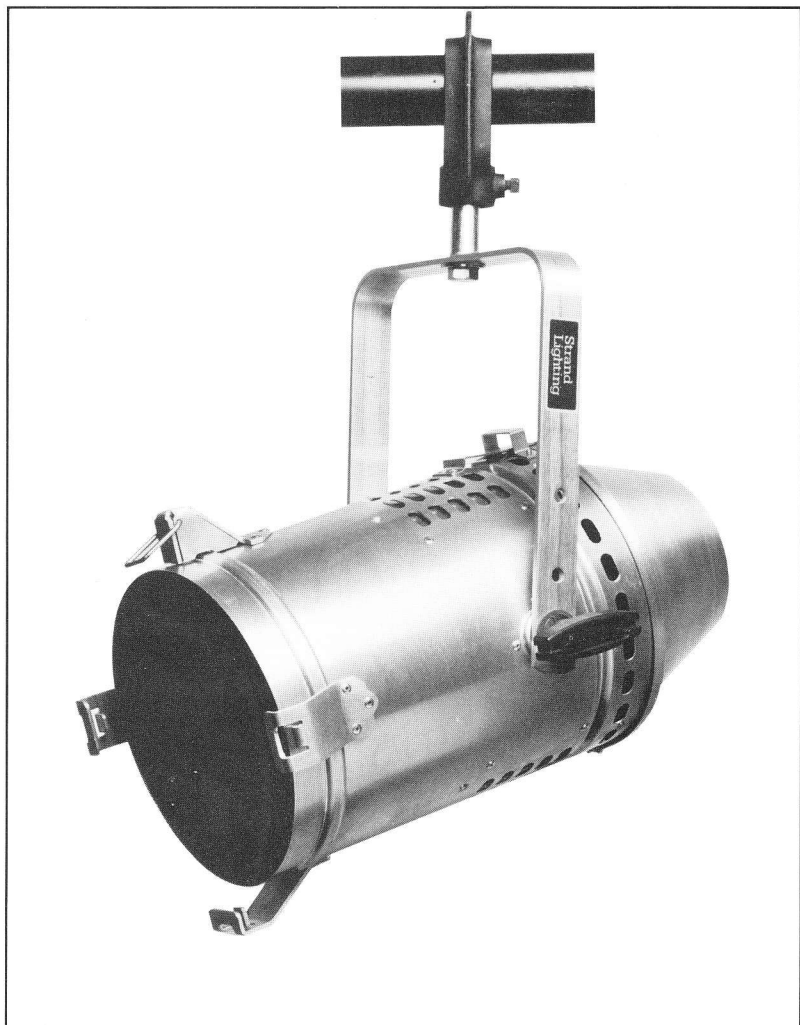

New, Lightweight Aluminum Design

- ◀ Color frame safety catch
- ◀ Dual color frame clips
- ◀ Integral wire guard
- ◀ Optional custom finishes
- ◀ Ideal for long throw applications
- ◀ Wide choice of lamps for varying beam requirements
- ◀ Color frame included as standard

Specifications:

The unit shall be a 1000W PAR 64 holder to accommodate a wide range of tungsten halogen lamps. The housing shall be constructed of 10-gauge sheet aluminum and formed rear lamp housing, adequately ventilated for cool operation. The rear housing shall be hinged and latched, providing ease of access to the lamp, which shall be held securely in place by a retention ring. The rear housing shall permit rear access to the lamp, through which the beam shape may be adjusted. (Not available in Canada.)

Three accessory clips shall be riveted to the front of the housing for mounting the standard color frame, or optional barndoor. A fourth clip shall be provided with a hinged latch for secure retention of accessories.

The entire assembly shall be equipped with a heavy-duty yoke with malleable iron C-clamp to grip up to 2" (51mm) pipe, a locking thermoplastic T-handle, and three wire leads in fiberglass sleeving.

Exterior finish shall be brushed aluminum with optional finishes available.

Total weight excluding yoke: 3 1/8" lbs. (1.4kg)

Accessories:

Color/diffuser frame (additional)	1110
Eight-way rotatable barndoor	1408
High hat	1333

Dimensions: