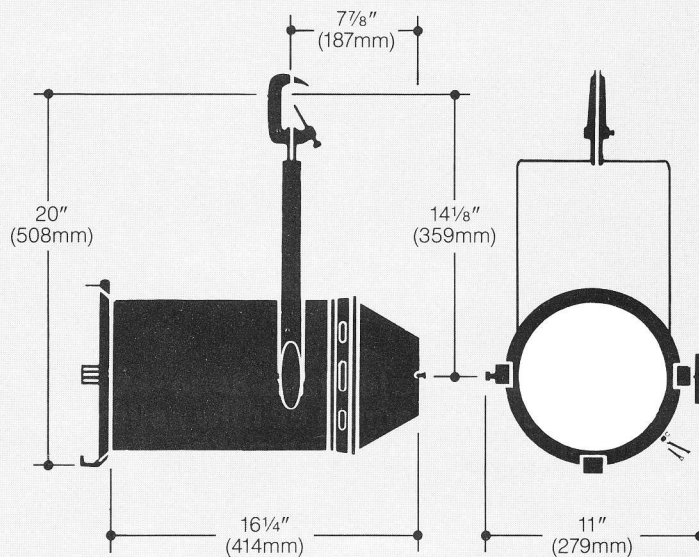

The entire assembly shall be equipped with a heavy-duty yoke with malleable iron C-clamp to grip up to 2" (51mm) pipe, a locking thermoplastic T-handle, and three wire leads in fiberglass sleeving.

Exterior finish shall be brushed aluminum with optional finishes available.

### Dimensions:

**Weight:** 3 1/8 lbs. (1.4 kg)