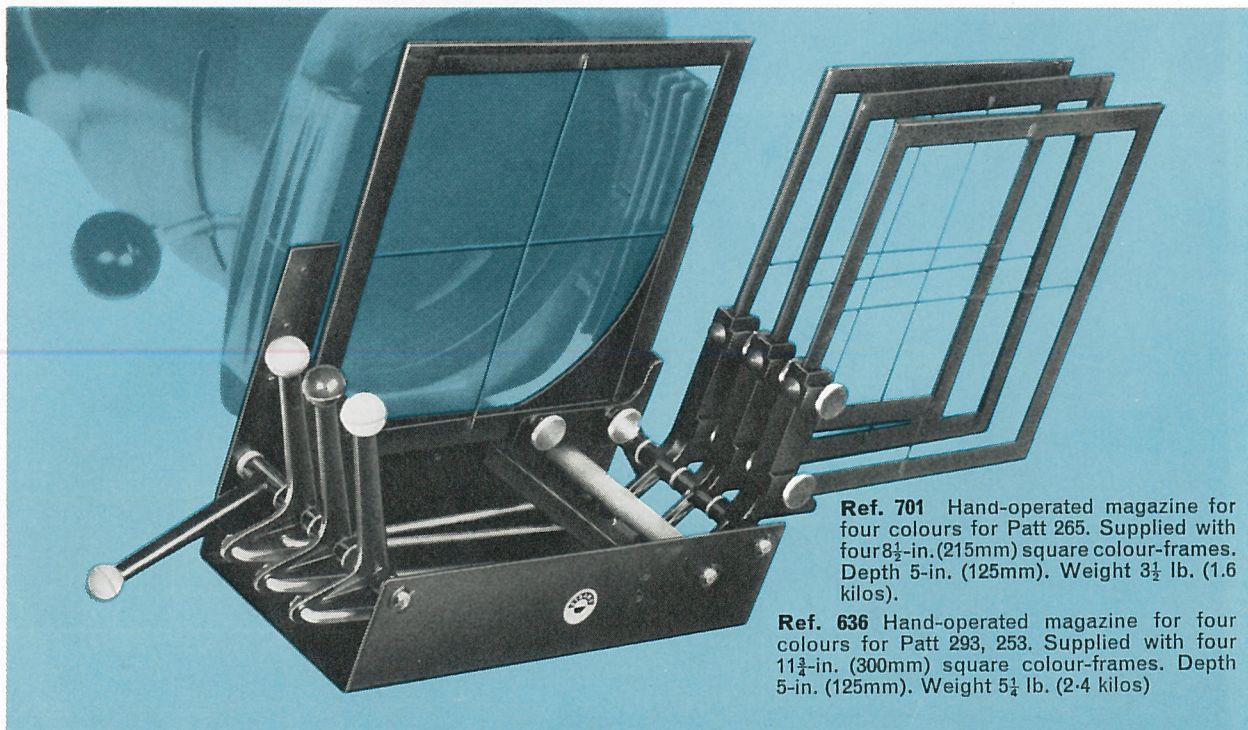

Ref. 651 24-in. (610mm) diameter. Weight 25½ lb. (11.6 kilos).

Ref. 110 Rotator, 200/250V AC motor drive, for above. Weight 2¾ lb. (1.3 kilos).

Ref. 111 Rotator, 110/120V AC.

Ref. 363

Ref. 363 12-leaf iris diaphragm for any Patt 23II, or 23 but not previous -/S models. Backplate 3½-in. (88mm) square. Aperture 1⅝ to ⅝-in. (40 to 9mm).

Ref. 625 12-leaf iris diaphragm for Patt 263, 263W, 264, 264W. Backplate 4½-in. (108mm) square. Aperture 2¾ to ⅝-in. (70 to 16mm).

Ref. 364

Ref. 364 Adjustable straight edge mask for any Patt 23II, or 23 but not previous -/S models. Backplate 3½-in. (88mm) square. Max. aperture 1¾-in. (45mm) square.

For permanent masking or as holder for pattern projection.

Ref. 362 Set of four fixed aperture masks for any Patt 23II, or 23 but not previous -/S models.

Ref. 701 Hand-operated magazine for four colours for Patt 265. Supplied with four 8½-in. (215mm) square colour-frames. Depth 5-in. (125mm). Weight 3½ lb. (1.6 kilos).

Ref. 636 Hand-operated magazine for four colours for Patt 293, 253. Supplied with four 11¾-in. (300mm) square colour-frames. Depth 5-in. (125mm). Weight 5¼ lb. (2.4 kilos)