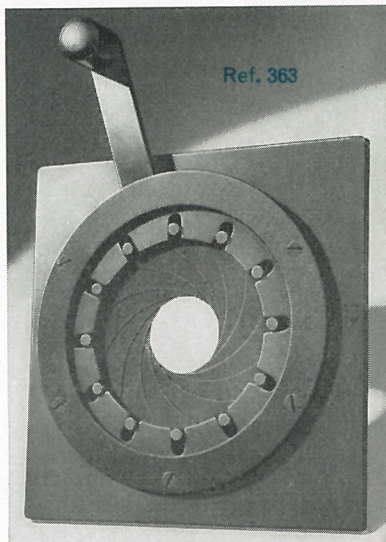

SPOTLIGHT ACCESSORIES

Ref. 110

Ref. 107

Mirror Balls with alternate pink and white mosaic surface.

Ref. 107 12-in. (305mm) diameter. Weight 7 lb. (3.2 kilos).

Ref. 108 16-in. (405mm) diameter. Weight 11½ lb. (5.1 kilos).

Ref. 651 24-in. (610mm) diameter. Weight 25½ lb. (11.6 kilos).

Ref. 110 Rotator, 200/250V AC motor drive, for above. Weight 2¾ lb. (1.3 kilos).

Ref. 111 Rotator, 110/120V AC.

Ref. 363

Ref. 363 12-leaf iris diaphragm for any Patt 23II, or 23 but not previous -/S models. Backplate 3½-in. (88mm) square. Aperture 1⅝ to ⅝-in. (40 to 9mm).

Ref. 625 12-leaf iris diaphragm for Patt 263, 263W, 264, 264W. Backplate 4½-in. (108mm) square. Aperture 2¾ to ⅝-in. (70 to 16mm).

Ref. 364

Ref. 364 Adjustable straight edge mask for any Patt 23II, or 23 but not previous -/S models. Backplate 3½-in. (88mm) square. Max. aperture 1¾-in. (45mm) square.

Ref. 636 Hand-operated magazine for four colours for Patt 293, 253. Supplied with four 11¾-in. (300mm) square colour-frames. Depth 5-in. (125mm). Weight 5¼ lb. (2.4 kilos)