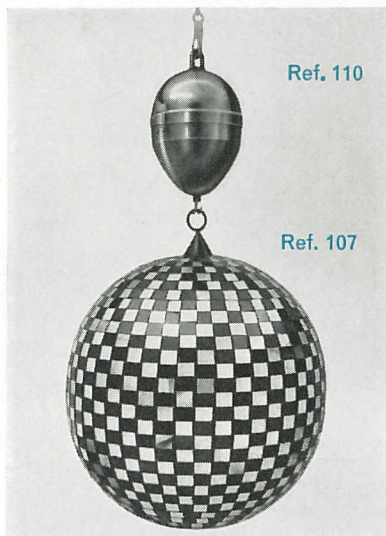

SPOTLIGHT ACCESSORIES

Ref. 110

Ref. 107

Mirror Balls with alternate pink and white mosaic surface.

Ref. 107 12-in. (305mm) diameter. Weight 7 lb. (3.2 kilos).

Ref. 108 16-in. (405mm) diameter. Weight 11½ lb. (5.1 kilos).

Ref. 651 24-in. (610mm) diameter. Weight 25½ lb. (11.6 kilos).

Ref. 110 Rotator, 200/250V AC motor drive, for above. Weight 2¾ lb. (1.3 kilos).

Ref. 111 Rotator, 110/120V AC.

Ref. 363

Ref. 363 12-leaf iris diaphragm for any Patt 23II, or 23 but not previous -/S models. Backplate 3½-in. (88mm) square. Aperture 1⅝ to ⅝-in. (40 to 9mm).

Ref. 625 12-leaf iris diaphragm for Patt 263, 263W, 264, 264W. Backplate 4½-in. (108mm) square. Aperture 2¾ to ⅝-in. (70 to 16mm).

Ref. 364

Ref. 364 Adjustable straight edge mask for any Patt 23II, or 23 but not previous -/S models. Backplate 3½-in. (88mm) square. Max. aperture 1¾-in. (45mm) square.

Ref. 636 Hand-operated magazine for four colours for Patt 293, 253. Supplied with four 11¾-in. (300mm) square colour-frames. Depth 5-in. (125mm). Weight 5¼ lb. (2.4 kilos)