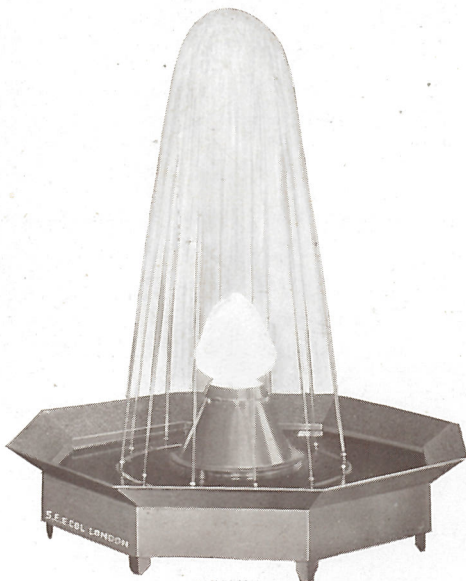

Strand Electric have converted their panorama flood to take the "Osira" mercury discharge street lighting lamp.

Due to the fact that the light given out contains very little red, it has one or two useful applications in special cyclorama effects.

A very effective use is made of these lanterns in "Das Rheingold" at the Covent Garden Opera House. Here the characters, by dimming the ordinary stage lighting and flooding the acting area with the mercury discharge lamp, lose their colour and therefore become aged in appearance.

F 179 Suitable choke to be used in series with above ... £2 14 0 nett.

ILLUMINATED FOUNTAIN

A self-contained unit, with an octagonal basin 48 in. across. No water main or waste pipe is required. Constructed of lead-coated sheet steel, and fitted with illuminated centre feature. Powerful silent running rotary pump with electric motor drive. Can be supplied for any voltage. Standard finish, dark green enamel. Special finishes to order.