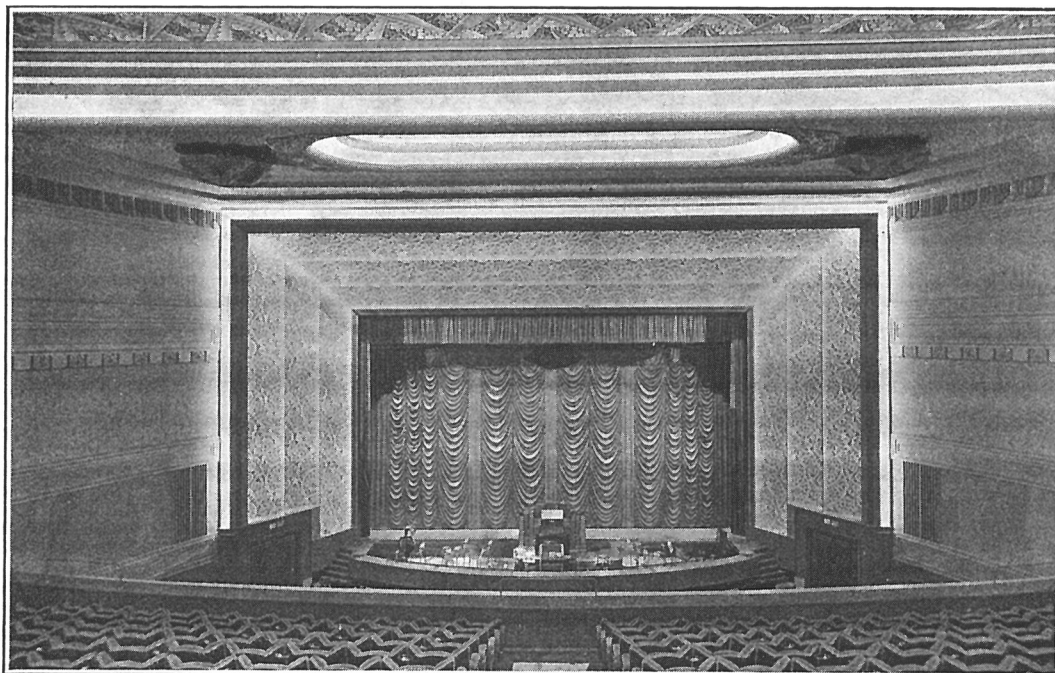

There is considerable diversity of opinion among architects as to the advisability of putting coloured lighting in the whole auditorium, it being considered that the audiences' attention ought to be directed at the proscenium end of the theatre. In this event, a proscenium arch illuminated in three colours is probably the most effective feature.

In the Regal, Edmonton, there are three proscenium coves, one inside the other ; the largest of these is 90 ft. across. They are illuminated from Strand magazine troughing in four colours—Red, Blue, Green, and White—thus giving an infinite variety of colour harmonies at a position where they may be most easily viewed by the audience.

Other very effective installations have been carried out in Greens Playhouses at Glasgow and Ayr also for the Torquay Electricity Supply Corporation New Showroom and Demonstration Theatre.

Strand auditorium lighting can be controlled from any of the dimmer boards illustrated on pages 77-80. However, the Chromolux or automatic dimmers give the best results. Automatic dimmers can be designed to give any type of cycle to conform with the clients' ideas and requirements.

Proscenium Arch, Regal Cinema, Edmonton

Telephone :
Temple Bar 7464 (6 lines).

STRAND ELECTRIC
AND ENGINEERING CO., LTD.

Telegraphic Address :
Spotlite, Rand, London.

FLORAL STREET, COVENT GARDEN, W.C.2