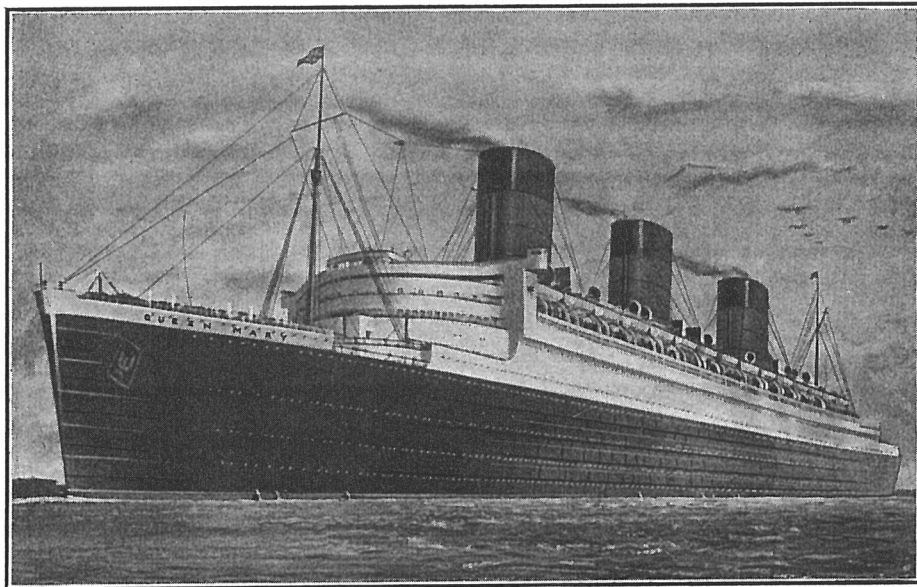

THEATRICAL LIGHTING by STRAND ELECTRIC

ST. MARTIN'S-IN-THE-FIELDS, LONDON
The Famous Broadcast Church Floodlit by Strand Electric

R.M.S. "QUEEN MARY"
The two complete Stage Lighting Installations have been supplied by Strand Electric