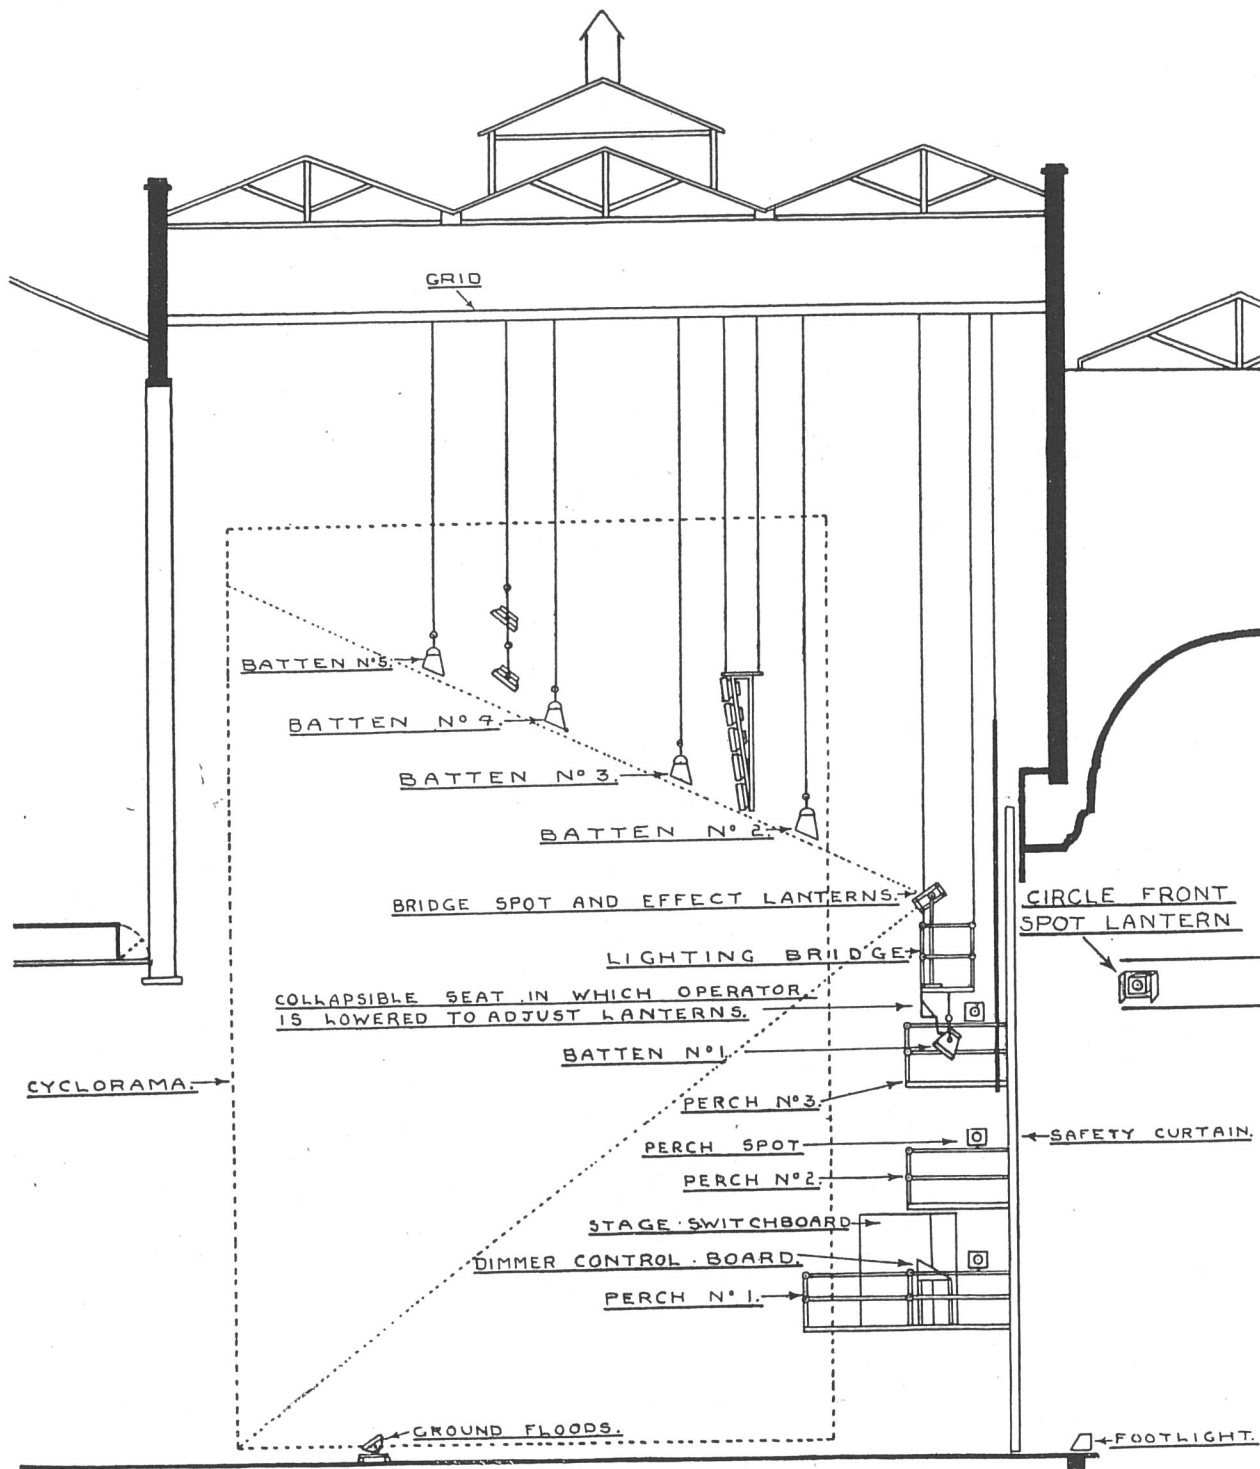

# STRAND CYCLORAMA LIGHTING

ROYAL OPERA HOUSE, COVENT GARDEN, LONDON

Fig. 7.—General View of the New Strand Electric Stage Lighting Installation, showing Battens, Footlights and Bank of One Hundred and Fifty 1,000-watt Lanterns used to illuminate the Cyclorama.

Telephone :  
Temple Bar 7464 (6 lines).

**STRAND ELECTRIC**  
**AND ENGINEERING CO., LTD.**  
**FLORAL STREET, COVENT GARDEN, W.C.2**

Telegraphic Address :  
Spoclite, Rand, London.