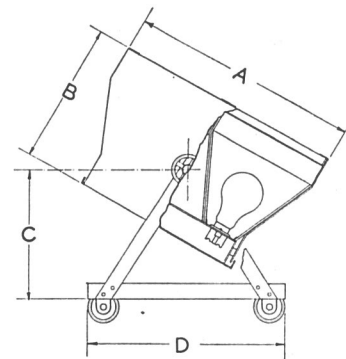

STRAND CYCLORAMA LIGHTING

CYCLORAMA BATTEN 500 Watt

The Pattern 55 Lantern can be incorporated, with a slight loss of efficiency, into a batten of 12 in. square compartments. The loss is more than counterbalanced by its convenience on a crowded stage, as the size is brought down to an absolute minimum. This batten was used at the Regal Cinema, Edmonton, with outstanding success.

SPECIFICATION

Constructed in sheet steel, efficiently ventilated. Compartments at 12 in. centres. Each fitted with G.E.S. holder and Type 35 "SUNRAY" silvered glass reflector in sprung mounting. Metal colour frames 1 1/4 in. square with guard wires. Wired in coloured rockbestos in four colours. Batten arranged in 4 ft. lengths. Complete with shackles, pear rings, and horseshoes for adjusting tilt. Finish : black, enamel outside, white enamel inside.

PRICE (on application)

E 62	Gelatine colours, cut to size	...	...	...	...	...	...	£ s. d.	
								~~0-6-0~~	per doz. 6-9
E 63	"Chromoid" colours, cut to size	...	...	...	...	...	...	~~1-16-0~~	" 1-7-0
Lamps : 500 watt Gasfilled General Service. G.E.S. Cap.									

CYCLORAMA GROUNDROWS, TYPE P, 60 or 100 Watt

CYCLORAMA GROUNDROW.

	Ft.	Ins.	
A	...	1 3	
B	...	1 9	
C	...	8	94
D	...	1 0	

These are designed for illumination of the cyclorama from below as an auxiliary effect to the top lighting. The groundrows give a highly diffused light, entirely free from "hot spot." They are made in two rows as illustrated, in order that double the number of compartments may be allocated to the blue.

SPECIFICATION

Constructed in sheet steel, painted white inside, black enamel outside. Compartments at 6 in. centres. Fitted with metal colour frame and guards, complete with gelatine colours. Supplied in 6 ft. sections, carried on end supports giving variable tilt. Three-piece "SUNRAY" silvered glass reflector, giving wide angle beam of light. China E.S. holders, wired in rockbestos cable. Groundrows can be made up as trucks and fitted with castors (see diagram above).

PRICE (on application)

E 130	Gelatine colours, cut to size	...	...	...	...	...	...	£ s. d.	
								~~0-2-0~~	per doz. 2-3
E 131	"Chromoid" colours, cut to size...	...	...	...	...	...	...	~~0-6-0~~	" 7-9
Lamps : 60 or 100 watt Theatre Batten. E.S. Cap.									

Nett weight per 6 ft. length, 105 lbs.