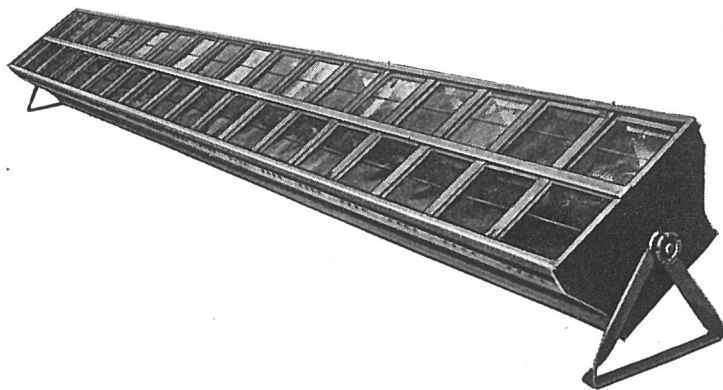

STRAND CYCLORAMA LIGHTING

CYCLORAMA BATTEN 500 Watt

The Pattern 55 Lantern can be incorporated, with a slight loss of efficiency, into a batten of 12 in. square compartments. The loss is more than counterbalanced by its convenience on a crowded stage, as the size is brought down to an absolute minimum. This batten was used at the Regal Cinema, Edmonton, with outstanding success.

SPECIFICATION

Constructed in sheet steel, efficiently ventilated. Compartments at 12 in. centres. Each fitted with G.E.S. holder and Type 35 "SUNRAY" silvered glass reflector in sprung mounting. Metal colour frames 1 1/4 in. square with guard wires. Wired in coloured rockbestos in four colours. Batten arranged in 4 ft. lengths. Complete with shackles, pear rings, and horseshoes for adjusting tilt. Finish : black, enamel outside, white enamel inside.

PRICE (on application)

E 62	Gelatine colours, cut to size	...	...	...	...	...	...	£ s. d.	
								~~0-6-0~~	per doz. 6-9
E 63	"Chromoid" colours, cut to size	...	...	...	...	...	...	~~1-16-0~~	" 1-7-0
Lamps : 500 watt Gasfilled General Service. G.E.S. Cap.									

CYCLORAMA GROUNDROWS, TYPE P, 60 or 100 Watt

CYCLORAMA GROUNDROW.

	Ft.	Ins.	
A	...	1 3	
B	...	1 9	
C	...	8	94
D	...	1 0	

These are designed for illumination of the cyclorama from below as an auxiliary effect to the top lighting. The groundrows give a highly diffused light, entirely free from "hot spot." They are made in two rows as illustrated, in order that double the number of compartments may be allocated to the blue.

SPECIFICATION

Constructed in sheet steel, painted white inside, black enamel outside. Compartments at 6 in. centres. Fitted with metal colour frame and guards, complete with gelatine colours. Supplied in 6 ft. sections, carried on end supports giving variable tilt. Three-piece "SUNRAY" silvered glass reflector, giving wide angle beam of light. China E.S. holders, wired in rockbestos cable. Groundrows can be made up as trucks and fitted with castors (see diagram above).

PRICE (on application)

E 130	Gelatine colours, cut to size	...	...	...	...	...	...	£ s. d.	
								~~0-2-0~~	per doz. 2-3
E 131	"Chromoid" colours, cut to size...	...	...	...	...	...	...	~~0-6-0~~	" 7-9
Lamps : 60 or 100 watt Theatre Batten. E.S. Cap.									

Nett weight per 6 ft. length, 105 lbs.