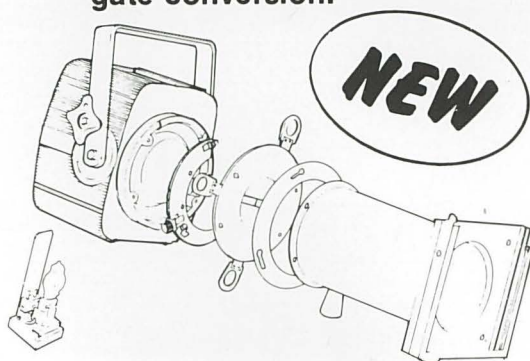

Introducing . . .

THE NEW SILHOUETTE COMPACT LAMPHOUSE

**1000W
1200W**

PLUG-IN LAMP TRAY adjustable for
1000W T19 or the LATEST 1200W T29 lamps

And an **ACCESSORY KIT**
for **FAST FIT SNAP ON**
Lens Tube and rotatable
gate conversion.

NEW

- **SHORTER** - 195 mm long
- **LIGHTER** - 7.01 kg.
- **BRIGHTER** - New Reflector

CCT

theatre lighting limited

WINDSOR HOUSE, 26 WILLOW LANE, MITCHAM, SURREY, CR4 4NA. UK. TEL: 01-640 3366

Your copy – now available from CUE

This new and much enlarged edition of British Theatre Design (now 80 pages, 16 in full colour) is a beautifully illustrated and permanent record of the work of British designers during the last four years for theatres in this country and abroad.

The examples are taken from the fine collection on show at the National Design Exhibition at Riverside Studios in May 1987.

The designs chosen are for small stages as well as large, by new up-and-coming designers as well as the established names. An abundance of illustrations included are model designs, production photos and costume drawings by more than 75 designers.

Price **£7.95** (plus £1.30 postage and packing)

AVAILABLE FROM CUE, TWYNAM PUBLISHING LTD, KITEMORE HOUSE, FARINGDON, OXON, SN7 8HR