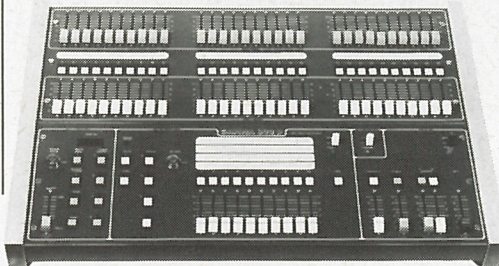

Gamma control desks and dimmer systems from EFS Celco

Most memory desks have no manual back-up... **The Gamma range has manual control over all channels and presets.**

Most manual lighting desks have a clumsy pin matrix... **The Gamma range has a microprocessor with battery back-up.**

Most effects desks have limited set chase patterns... **The Gamma range has a programmable operator-designed chaser.**

There are three standard desks in the gamma range...

300D 30-channel, 2-preset, 40 real-level memories, 4 x 40-step chase sequence memory.

600D 60-Channel, 2-preset, 300 real-level memories, 8 x 100-step chase sequence memory.

900D 90-channel, 2-preset, 450 real-level memories, 8 x 100-step chase sequence memory.

Fully detailed literature
available on request from:

**Cerebrum Lighting
(Sales & Hire) Ltd**

168 Chiltern Drive, Surbiton, Surrey KT5 8LS
Tel: 01-390 0051 Telex: 892337 (Cereco G)
Applications invited for trade distributors