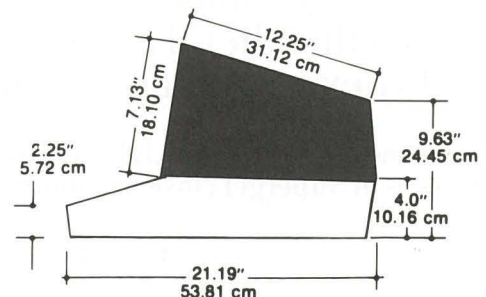

Berkey Colortran COLORTRACK

Introducing The New Dimension In Lighting Control . . .

COLORTRACK

**Operator
Convenience**

Berkey Colortran

NOW INSTALLED AT:—

why not join the
colortrack club

description
32 channels
64 Channels
96 Channels
128 Channels