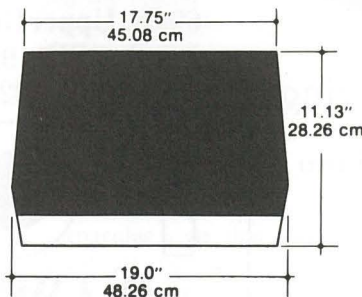

Berkey Colortran COLORTRACK

Introducing The New Dimension In Lighting Control . . .

COLORTRACK

**Operator
Convenience**

Berkey Colortran

NOW INSTALLED AT:—

why not join the
colortrack club

description
32 channels
64 Channels
96 Channels
128 Channels