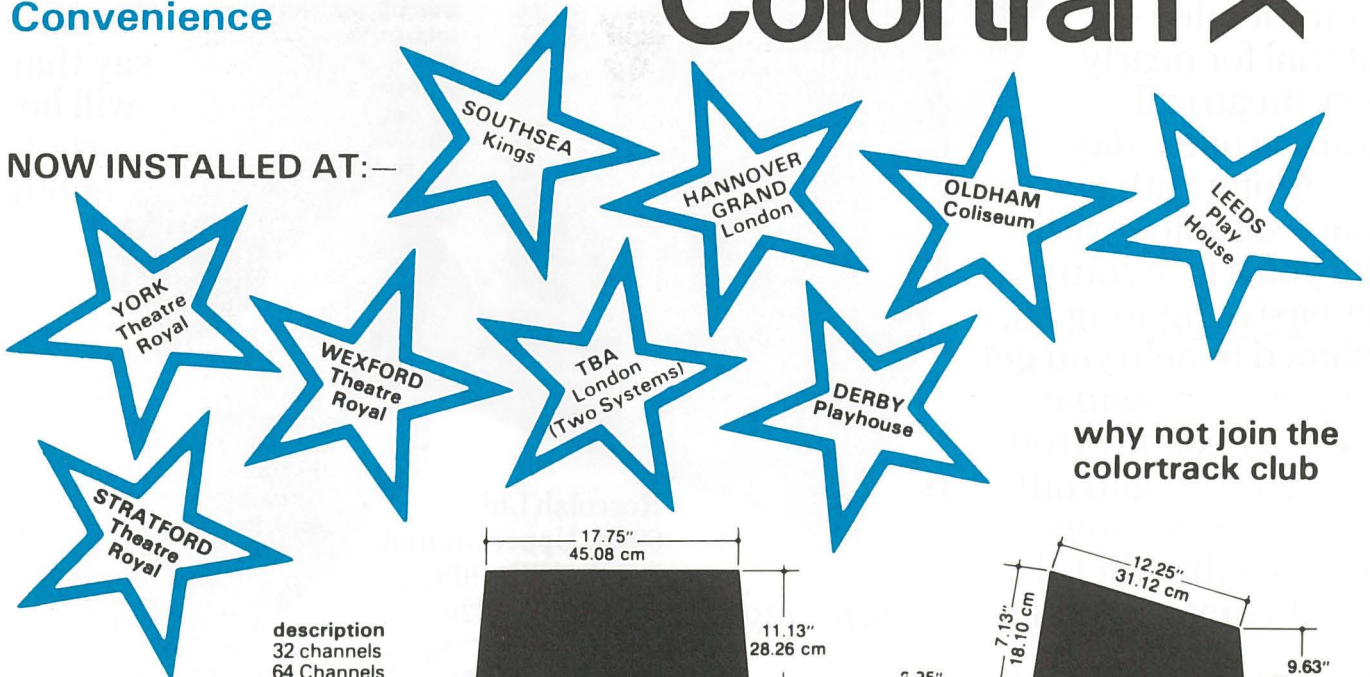

Berkey Colortran COLORTRACK

Introducing The New Dimension In Lighting Control . . .

COLORTRACK

**Operator
Convenience**

Berkey Colortran

NOW INSTALLED AT:—

why not join the
colortrack club

description
32 channels
64 Channels
96 Channels
128 Channels