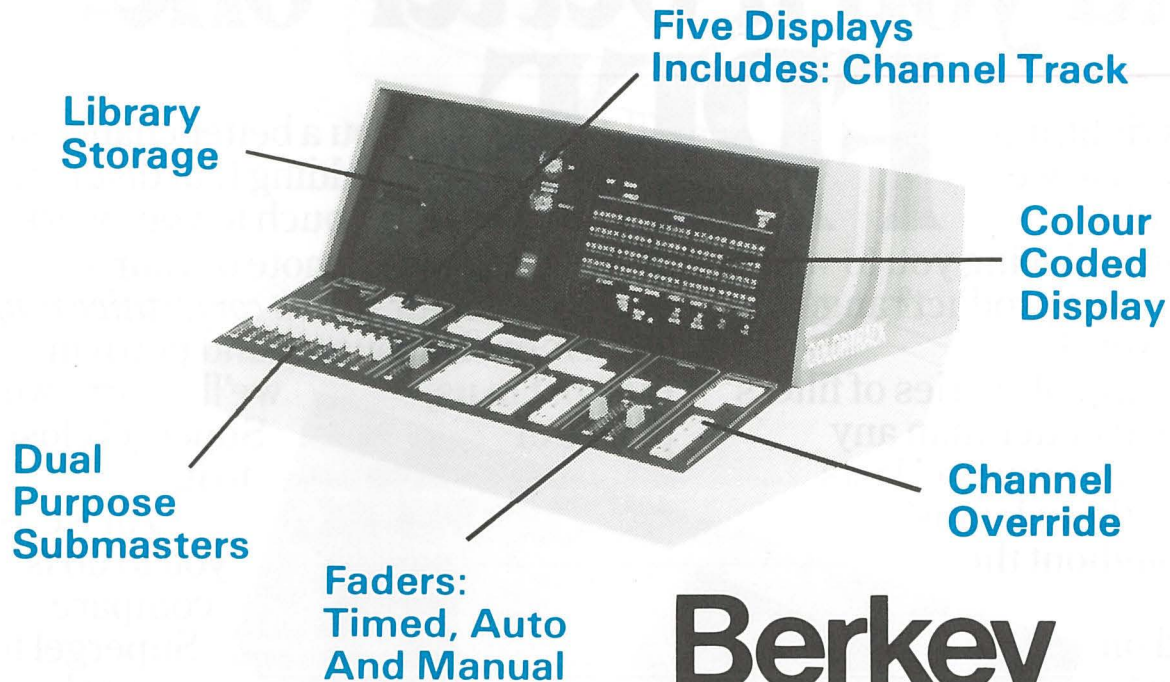

Berkey Colortran COLORTRACK

Introducing The New Dimension In Lighting Control . . .

COLORTRACK

**Operator
Convenience**

Berkey Colortran

NOW INSTALLED AT:—

why not join the
colortrack club

description
32 channels
64 Channels
96 Channels
128 Channels